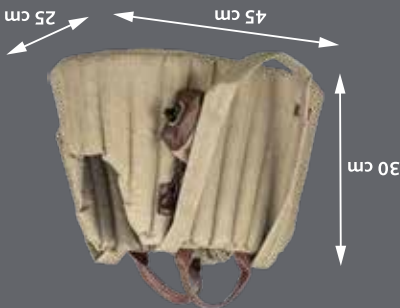

70258

Made in China

#28877

TRIXIE

Tasche Sophie

45 x 30 x 25 cm

(EN) Carrier

(PT) Saco