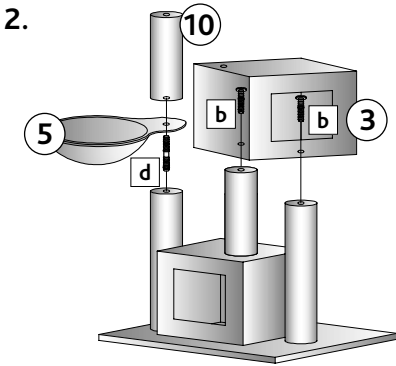

Art.-Nr. / Item No.	Kratzbaum / Scratching Post	Farbe / Colour	Höhe / Height	Karton Nr.
44482	Kratzbaum Enzo	creme/grau/schwarz / cream/grey/black	156 cm	

Pos. Nr. / Pos. No.	Bezeichnung / Description	Abmessung in mm / Measurement in mm	Anzahl / Quantity	Art. Nr. / Item No.	
Pos. 1	Bodenplatte / Bottom plate	600 × 20 × 500	1	44482-10	1
Pos. 2	Höhle, unten / Cave, bottom	350 × 300 × 350	1	44482-40	1
Pos. 3	Höhle, Mitte / Cave, middle	350 × 300 × 350	1	44482-41	2
Pos. 4	Höhle, oben / Cave, top	350 × 300 × 350	1	44482-42	1
Pos. 5	Hängematte / Hammock	∅ 400	1	44482-43	1
Pos. 6	Bettchen / Bed	400 × 80 × 300	1	44482-44	1
Pos. 7	Kissen für Höhle / Cushion for cave	330 × 20 × 330	3	44482-45	1
Pos. 8	Kissen für Bettchen / Cushion for bed	380 × 20 × 280	1	44482-46	1
Pos. 9	Ball am Band / Ball on rope	∅ 100	1	44482-50	2
Pos. 10	Stamm / Post	∅ 110 × 295	1	44482-30	1
Pos. 11	Stamm / Post	∅ 110 × 300	2	44482-31	1
Pos. 12	Stamm / Post	∅ 110 × 600	2	44482-32	1
Pos. a	Flachkopfschraube / Flathead screw	M10 × 35	2	44482-60	2
Pos. b	Flachkopfschraube / Flathead screw	M10 × 40	7		
Pos. c	Flachkopfschraube / Flathead screw	M10 × 60	2		
Pos. d	Gewindestange / Thread rod	M10 × 80	1		
Pos. e	Unterlegscheibe / Washer	∅ 35	2		
Pos. f	Inbusschlüssel / Allen key		1		

DE Hinweis:

Dieser Artikel sollte von einer erwachsenen Person aufgebaut werden.
Bitte den Kratzbaum von oben nach unten aufbauen!
Bitte überprüfen Sie die Schrauben regelmäßig und ziehen Sie sie wenn nötig nach.
Sie finden eine französische und italienische Anleitung unter der jeweiligen Artikel-Nummer auf www.trixie.de.

FR Conseil:

Positionnez l'arbre à chat à l'envers pour l'assemblage
Vous trouverez les informations détaillées en français et en italien à chaque référence d'article, sur notre site www.trixie.fr.

EN Advice: