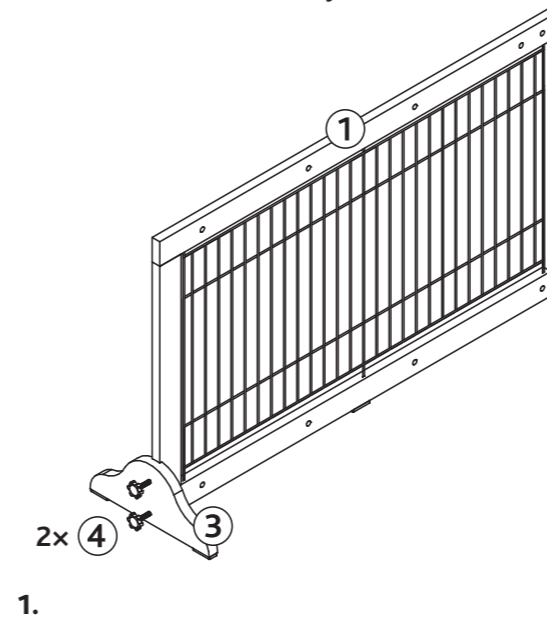

Item No.		Color	Measurement	Color Code
3936	Wooden Pet Gate	brown	70.75 × 22.25 × 11 in. (180 × 57 × 28 cm)	8
		white		9

Pos. No.	Description	Measurement	Quantity	Item No. 8	Item No. 9
Pos. 1	Grid frame, left 	37.25 × 22.25 × 0.5 in. (950 × 570 × 18 mm)	1	39368-10	39369-10
Pos. 2	Grid frame, right 	37.25 × 22.25 × 0.5 in. (950 × 570 × 18 mm)	1	39368-11	39369-11
Pos. 3	Stands 	11 × 4.5 × 0.75 in. (280 × 120 × 20 mm)	2	39368-12	39369-12
Pos. 4	Bolt 	0.236 × 1.181 in. (M6 × 30 mm)	8	39368-20	39369-20

Fix the stand at the left frame by bolts.

Fix the stand at the right frame by bolts.

Combine both parts with four bolts.