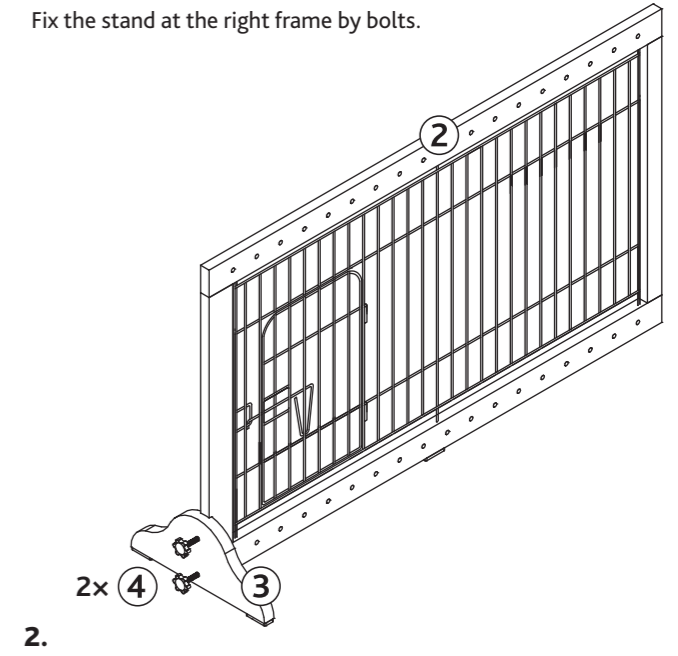

Item No.		Color	Measurement	Color Code
3936	Wooden Pet Gate	brown	70.75 × 22.25 × 11 in. (180 × 57 × 28 cm)	8
		white		9

Pos. No.	Description	Measurement	Quantity	Item No. 8	Item No. 9
Pos. 1	Grid frame, left 	37.25 × 22.25 × 0.5 in. (950 × 570 × 18 mm)	1	39368-10	39369-10
Pos. 2	Grid frame, right 	37.25 × 22.25 × 0.5 in. (950 × 570 × 18 mm)	1	39368-11	39369-11
Pos. 3	Stands 	11 × 4.5 × 0.75 in. (280 × 120 × 20 mm)	2	39368-12	39369-12
Pos. 4	Bolt 	0.236 × 1.181 in. (M6 × 30 mm)	8	39368-20	39369-20

Fix the stand at the left frame by bolts.

Fix the stand at the right frame by bolts.

Combine both parts with four bolts.