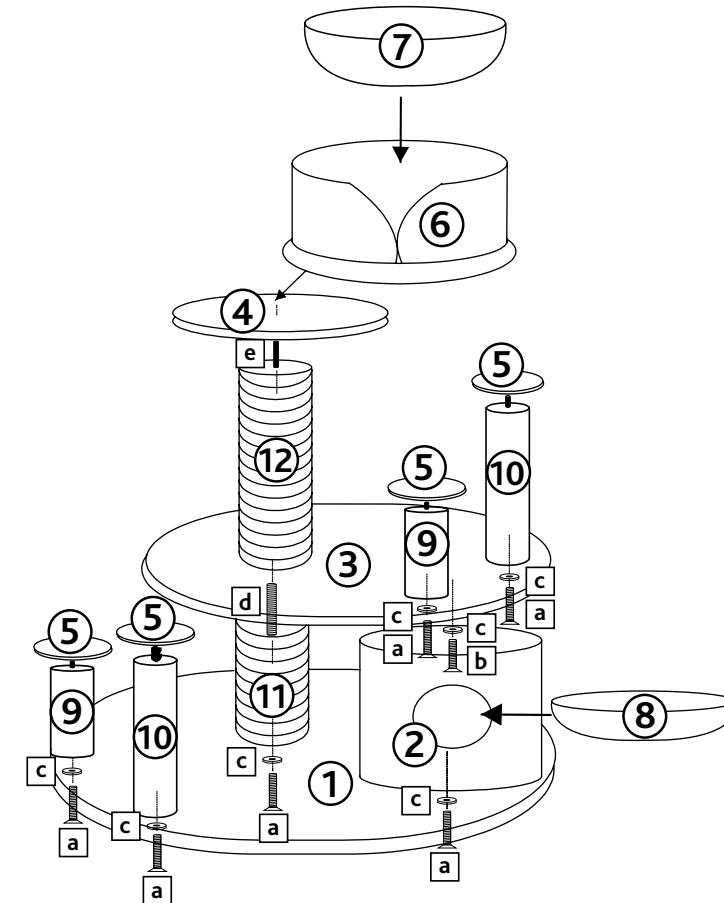

Item No.	Scratching Post	Colour	Height
01-44930	Emil	coffee brown	96 cm

Pos. No.	Description	Measurement	Quantity	Item No.
Pos. 1	Bottom plate	680 × 570 mm 26.75 × 22.25 in.	1	44930-10
Pos. 2	Cave	∅ 330 × 400 mm 12.75 × 15.5 in.	1	44930-11
Pos. 3	Lying plate, middle	∅ 570 mm 22.25 in.	1	44930-12
Pos. 4	Lying plate, round	∅ 500 × 380 mm 19.5 × 14.9 in.	1	44930-13
Pos. 5	Footstep, small, with paw	∅ 190 mm 7.25 in.	4	44930-14
Pos. 6	Bed with high rim	∅ 500 × 380 mm 19.5 × 14.75 in.	1	44930-40
Pos. 7	Cushion, oval	470 × 370 mm 18.5 × 14.9 in.	1	44930-41
Pos. 8	Cushion, round	∅ 310 mm 12 in.	1	44930-42
Pos. 9	Post with plush and spacer bolt	∅ 90 × 130 mm 3.5 × 5 in.	2	44930-30
Pos. 10	Post with plush and spacer bolt	∅ 90 × 260 mm 3.5 × 10 in.	2	44930-31
Pos. 11	Post with sisal carpet	∅ 170 × 400 mm 6.5 × 15.5 in.	1	44930-32
Pos. 12	Post with sisal carpet and spacer bolt	∅ 170 × 400 mm 6.5 × 15.5 in.	1	44930-33
Pos. a	Countersunk bolt	M8 × 40 mm 0.314 × 1.5 in.	6	44930-60
Pos. b	Countersunk bolt	M8 × 35 mm 0.314 × 1.25 in.	1	
Pos. c	Washer		7	
Pos. d	Thread rod	M8 × 65 mm 0.314 × 2.5 in.	1	
Pos. e	Thread rod	M8 × 48 mm 0.314 × 1.75 in.	1	
Pos. f	Allen key		1	

**(USA) Advice:**

This product should be assembled by an adult.  
 Please assemble the tree top down!  
 Please check the screws regularly and retighten them  
 if necessary.