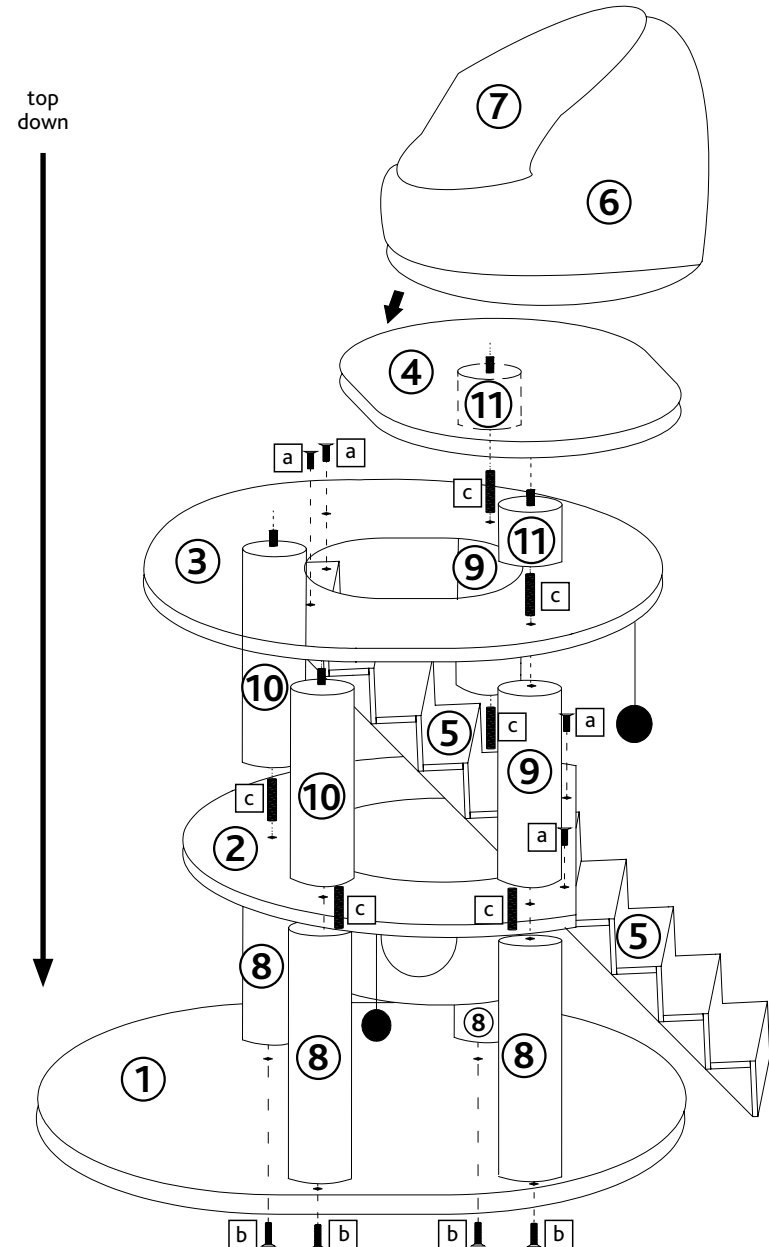

Item No.	Senior Cat Scratching Post	Color	Height	
44942	Elsa	beige	43.7 in. (111 cm)	

Pos. No.	Description	Measurement in mm	Quantity	Item No.
Pos. 1	Bottom plate	31 × 1.5 × 22.75 in. (79 × 4 × 50 cm)	1	44942-10
Pos. 2	Lying plate with hammock	22.25 × 0.75 × 20.5 in. (59 × 2 × 52 cm)	1	44942-11
Pos. 3	Lying plate with hole, oval	28.75 × 0.75 × 22.75 in. (72 × 2 × 58 cm)	1	44942-12
Pos. 4	Lying plate, top	19.29 × 0.75 × 13.5 in. (49 × 2 × 36 cm)	1	44942-13
Pos. 5	Stair element	21.75 × 9.5 in. (55 × 24 cm)	2	44942-50
Pos. 6	Cuddly cave, top	19.25 × 13.5 in. (49 × 36 cm)	1	44942-40
Pos. 7	Cushion, oval	17.75 × 11.75 in. (45 × 35 cm)	1	44942-41
Pos. 8	Post	∅ 3 × 13 in. (∅ 9 × 33 cm)	4	44942-30
Pos. 9	Post	∅ 3 × 14.5 in. (∅ 9 × 37 cm)	2	44942-31
Pos. 10	Post with spacer bolt	∅ 3 × 14.5 in. (∅ 9 × 37 cm)	2	44942-32
Pos. 11	Post with spacer bolt and plush	∅ 3 × 2.75 in. (∅ 9 × 37 cm)	2	44942-33
Pos. a	Spacer sunk bolt	 3.149 × 1.377 in. (M8 × 35 mm)	4	4494-60
Pos. b	Spacer sunk bolt	 3.149 × 2.362 in. (M8 × 60 mm)	4	
Pos. c	Threaded rod	 3.149 × 3.149 in. (M8 × 80 mm)	6	
Pos. d	Allen key		1	

**EN Advice:** Please assemble the tree top down!  
 This product should be assembled by an adult.  
 Please check the screws regularly and retighten them if necessary.