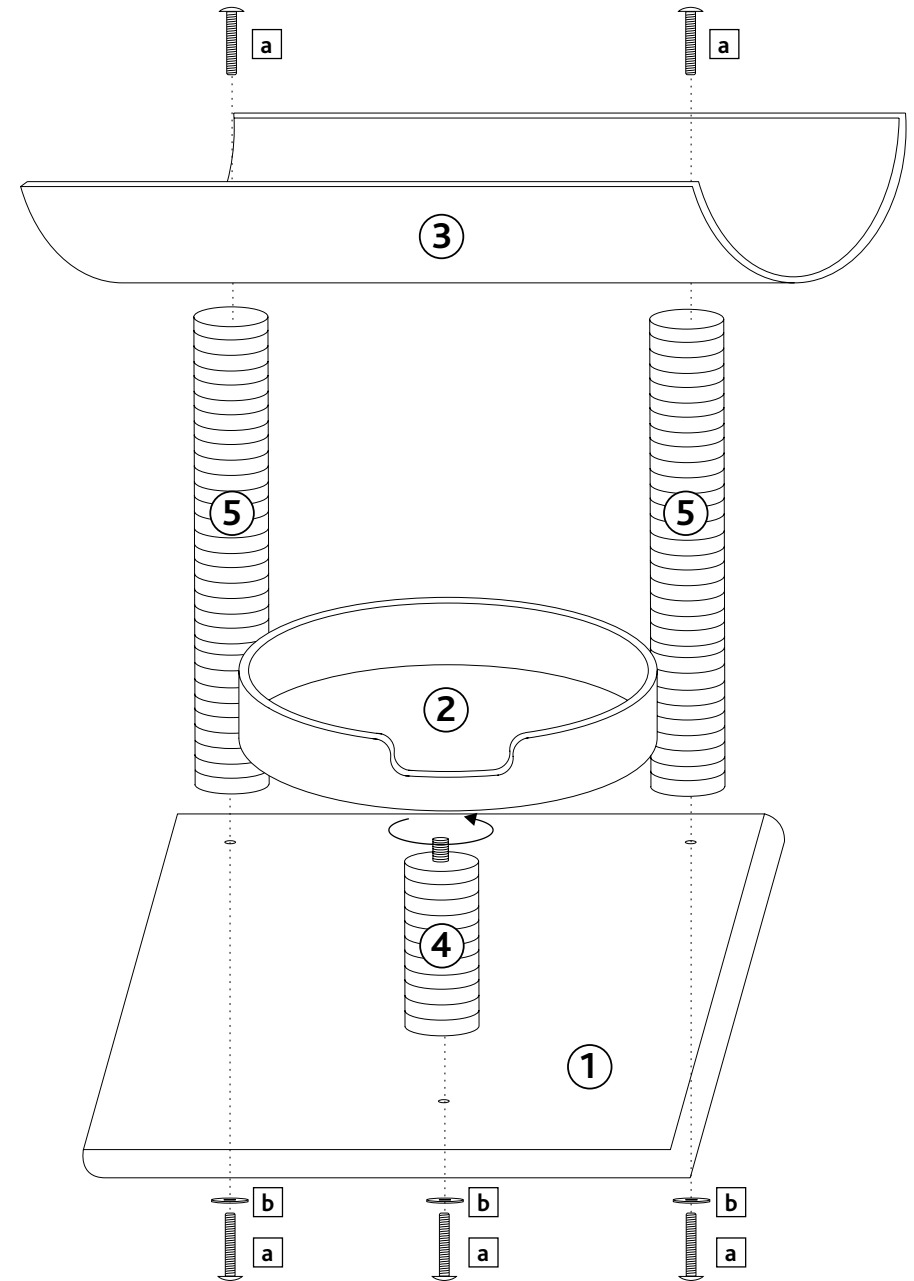

Item No.	Scratching Post	Colour	Height	
44723	Isaba	grey-brown	24.25 in. (62 cm)	

Pos. No.	Description	Measurement	Quantity	Item No.
Pos. 1	Bottom plate	14 x 14 in. (36 x 36 cm)	1	44723-10
Pos. 2	Lying plate with rim	∅ 12.75 x 3 in. (∅ 33 x 8 cm)	1	44723-11
Pos. 3	Lying shell	16.5 x 11.25 in. (42 x 29 cm)	1	44723-12
Pos. 4	Post with spacer bolt	3.25 x 7.25 in. (∅ 8 x 19 cm)	1	44723-30
Pos. 5	Post	3 x 19.25 in. (∅ 8 x 49 cm)	2	44723-31
Pos. a	Rounded head screw	M8 x 1.75 in. (M8 x 50 mm)	5	44723-60
Pos. b	Washer	M8 x 0.75 in. (M8 x 24 mm)	3	

**EN Advice**

This product should be assembled by an adult.  
 Please check the screws regularly and retighten them if necessary.