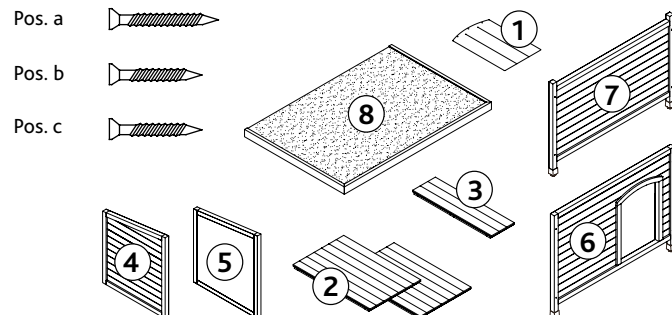

Item No.		Measurement	Color	
39518	Insulated dog house	45.75 x 32.5 x 31.25 in. (116 x 82.5 x 78.5 cm)	brown	

Pos. No.	Description	Measurement	Quantity	Item No.
Pos. 1	Plastic door	13.5 x 20.5 in. (34 x 52 cm)	1	01-39573
Pos. 2	Bottom plate, large	24.5 x 16.25 x 0.75 in. (62.6 x 41.1 x 2.2 cm)	2	39518-10
Pos. 3	Bottom plate, small	24.5 x 7 x 0.75 in. (62.6 x 18 x 2.2 cm)	1	39518-11
Pos. 4	Side panel, left	24.75 x 27.75 x 1.25 in. (63 x 70.6 x 3.5 cm)	1	39518-20
Pos. 5	Side panel, right	24.75 x 27.75 x 1.25 in. (63 x 70.6 x 3.5 cm)	1	39518-21
Pos. 6	Front panel	42.5 x 31 x 1.25 in. (108 x 79 x 3.5 cm)	1	39518-30
Pos. 7	Back panel	42.5 x 27.75 x 1.25 in. (108 x 70.2 x 3.5 cm)	1	39518-31
Pos. 8	Roof, including hinges	45.5 x 31 x 2.25 in. (115.7 x 78.5 x 6 cm)	1	39518-40
Pos. a	Countersunk screw	∅ 0.137 x 2.362 in. (∅ 3.5 x 60 mm)	12+1	39518-60
Pos. b	Countersunk screw	∅ 0.137 x 0.629 in. (∅ 3.5 x 16 mm)	3+1	
Pos. c	Countersunk screw	∅ 0.157 x 0.629 in. (∅ 4 x 16 mm)	16+1	

**EN Advice:**  
Do not sit or stand on this product.  
It is intended for pets only.  
This product should be assembled  
by an adult.