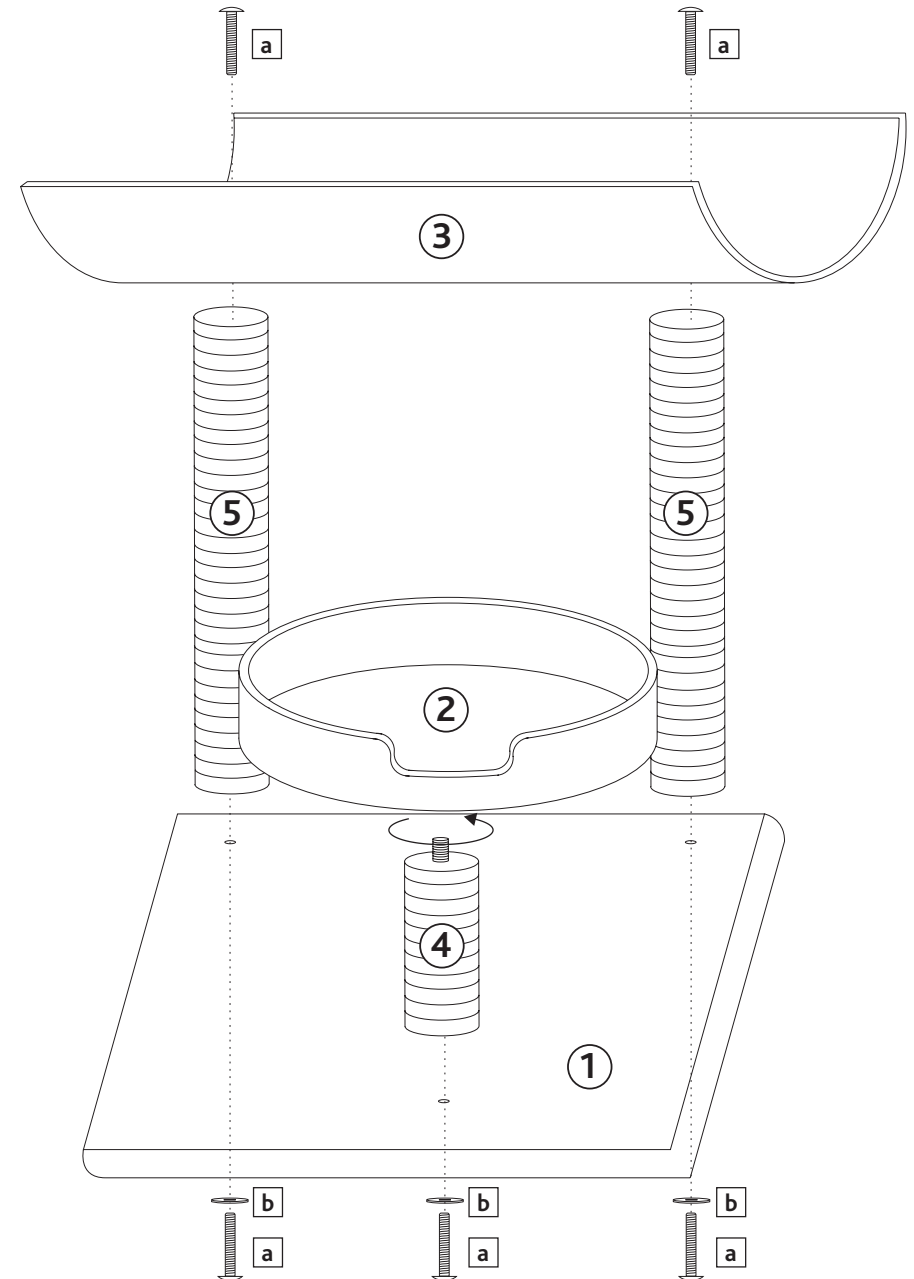

Item No.	Scratching Post	Colour	Height	
01-44567	Isaba	black-white	24.25 in. (62 cm)	

Pos. No.	Description	Measurement	Quantity	Item No.
Pos. 1	Bottom plate	14 × 14 in. (36 × 36 cm)	1	44567-10
Pos. 2	Lying plate with rim	∅ 12.75 × 3 in. (∅ 33 × 8 cm)	1	44567-11
Pos. 3	Lying shell	16.5 × 11.25 in. (42 × 29 cm)	1	44567-12
Pos. 4	Post with spacer bolt	3.25 × 7.25 in. (∅ 8 × 19 cm)	1	4456-30
Pos. 5	Post	3 × 19.25 in. (∅ 8 × 49 cm)	2	4456-31
Pos. a	Rounded head screw	M8 × 1.75 in. (M8 × 50 mm)	5	4456-60
Pos. b	Washer	M8 × 0.75 in. (M8 × 24 mm)	3	

**USA Advice**

This product should be assembled by an adult.  
Please check the screws regularly and retighten them if necessary.