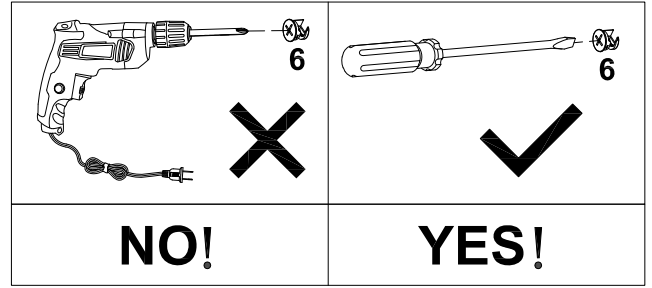

4			
	4	5	6
	x 6 pcs	x 4 pcs	x 4 pcs

 X	 ✓
NO!	YES!