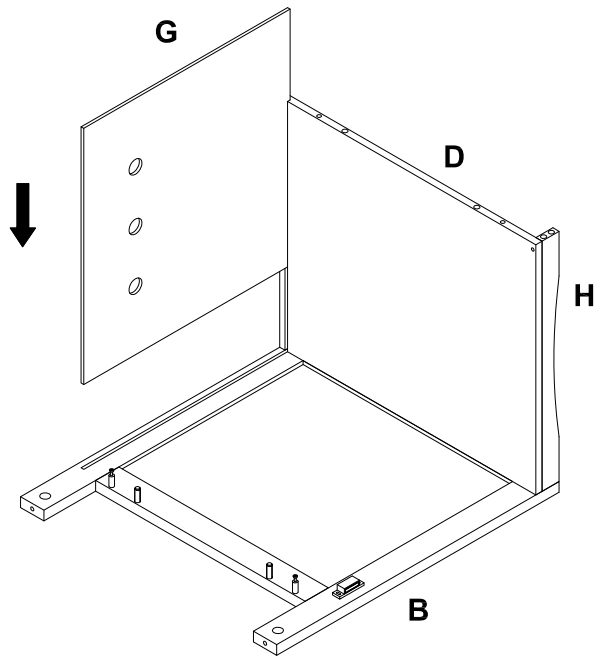

4			
	4	5	6
	x 6 pcs	x 4 pcs	x 4 pcs

 X	 ✓
NO!	YES!