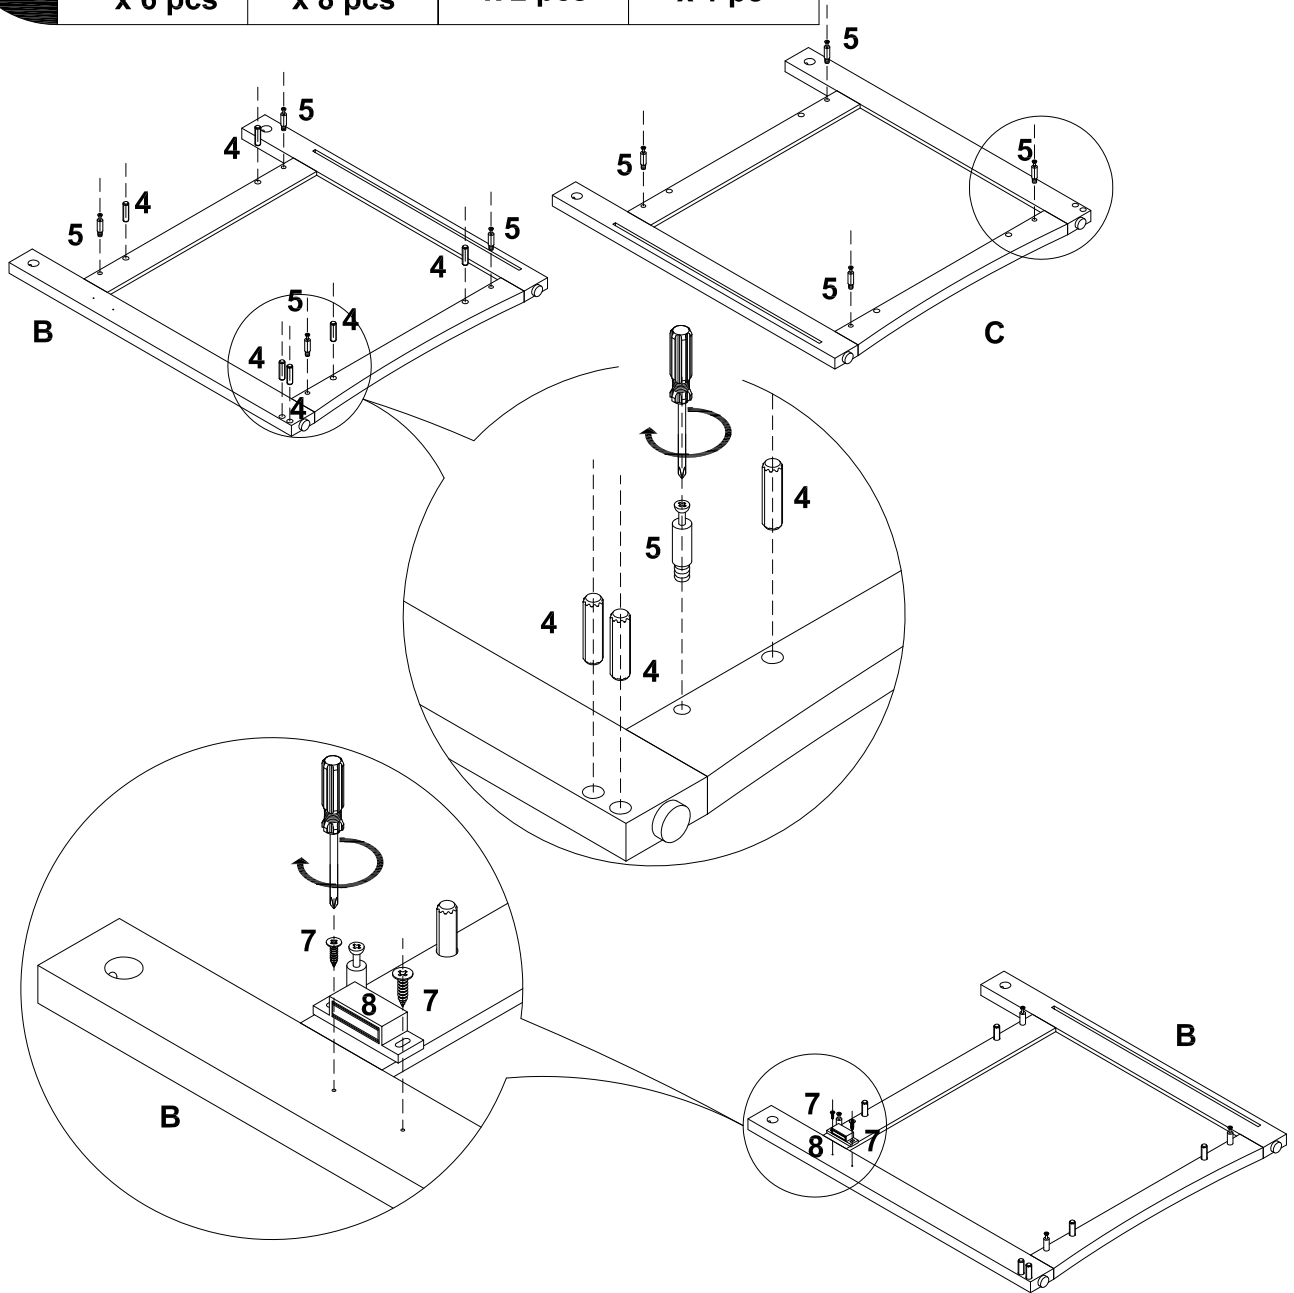

ASSEMBLY INSTRUCTIONS

1				
	4 x 6 pcs	5 x 8 pcs	7 x 2 pcs	8 x 1 pc