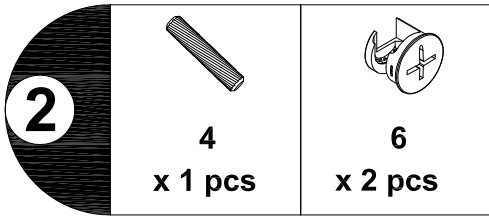

TOOL NEEDED

**PHILIPS SCREWDRIVER REQUIRED
- NOT INCLUDED**

Item No.		Color	Code
4029	Home Kennel	white	3
		gray	4
		espresso-brown	5

Pos. No.	Description	Measurement	Quantity	Item No. -3	Item No. -4	Item No. -5
Pos. A	Roof	20 × 19 × 0.75 in. (51 × 48.5 × 2.4 cm)	1	40293-52	40294-52	40295-52
Pos. B	Side panel, left	21.6 × 19.25 × 0.5 in. (55 × 49.5 × 1.8 cm)	1	40293-20	40294-20	40295-20
Pos. C	Side panel, right	21.6 × 19.25 × 0.5 in. (55 × 49.5 × 1.8 cm)	1	40293-21	40294-21	40295-21
Pos. D	Bottom plate	19.25 × 16.25 × 0.25 in. (49.4 × 41.8 × 1.2 cm)	1	40293-10	40294-10	40295-10
Pos. E	Middle plate	18.5 × 16.25 × 0.25 in. (47.6 × 41.8 × 1.2 cm)	1	40293-50	40294-50	40295-50
Pos. F	Front plate	19.5 × 16.25 × 0.25 in. (49.6 × 41.5 × 1.2 cm)	1	40293-30	40294-30	40295-30
Pos. G	Backwall	16.75 × 16 × 0.11 in. (42.8 × 41 × 0.3 cm)	1	40293-40	40294-40	40295-40
Pos. H	Closing strip	16.5 × 0.125 × 0.25 in. (41.9 × 0.32 × 1.2 cm)	1	40293-51	40294-51	40295-51

Pos.1

1
x 1 pc

Pos.2

2
x 1 pc

Pos.3

3
x 2 pcs

Pos.4

4
x 13 pcs

Pos.5

5
x 12 pcs

Pos.6

6
x 12 pcs

Pos.7

7
x 2 pcs

Pos.8

8
x 1 pc

ASSEMBLY INSTRUCTIONS

1				
	4 x 6 pcs	5 x 8 pcs	7 x 2 pcs	8 x 1 pc

4			
	4	5	6
	x 6 pcs	x 4 pcs	x 4 pcs

 X	 ✓
NO!	YES!