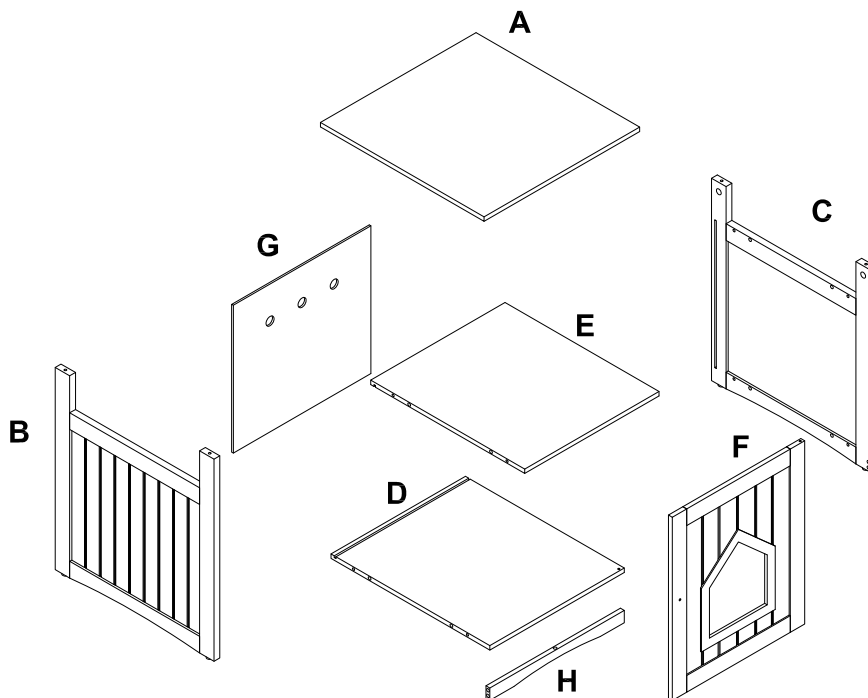

TOOL NEEDED

**PHILIPS SCREWDRIVER REQUIRED
- NOT INCLUDED**

Item No.		Color	Code
4029	Home Kennel	white	3
		gray	4
		espresso-brown	5

Pos. No.	Description	Measurement	Quantity	Item No. -3	Item No. -4	Item No. -5
Pos. A	Roof	20 × 19 × 0.75 in. (51 × 48.5 × 2.4 cm)	1	40293-52	40294-52	40295-52
Pos. B	Side panel, left	21.6 × 19.25 × 0.5 in. (55 × 49.5 × 1.8 cm)	1	40293-20	40294-20	40295-20
Pos. C	Side panel, right	21.6 × 19.25 × 0.5 in. (55 × 49.5 × 1.8 cm)	1	40293-21	40294-21	40295-21
Pos. D	Bottom plate	19.25 × 16.25 × 0.25 in. (49.4 × 41.8 × 1.2 cm)	1	40293-10	40294-10	40295-10
Pos. E	Middle plate	18.5 × 16.25 × 0.25 in. (47.6 × 41.8 × 1.2 cm)	1	40293-50	40294-50	40295-50
Pos. F	Front plate	19.5 × 16.25 × 0.25 in. (49.6 × 41.5 × 1.2 cm)	1	40293-30	40294-30	40295-30
Pos. G	Backwall	16.75 × 16 × 0.11 in. (42.8 × 41 × 0.3 cm)	1	40293-40	40294-40	40295-40
Pos. H	Closing strip	16.5 × 0.125 × 0.25 in. (41.9 × 0.32 × 1.2 cm)	1	40293-51	40294-51	40295-51

Pos.1

1
x 1 pc

Pos.2

2
x 1 pc

Pos.3

3
x 2 pcs

Pos.4

4
x 13 pcs

Pos.5

5
x 12 pcs

Pos.6

6
x 12 pcs

Pos.7

7
x 2 pcs

Pos.8

8
x 1 pc