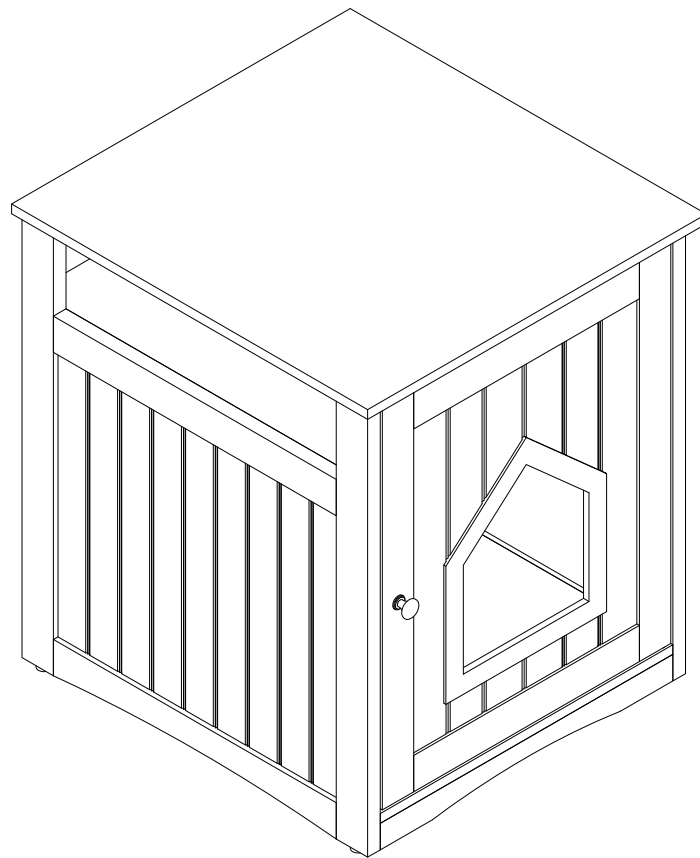

Assembly and Care Instruction Cat Litter Box

! WARNINGS !

1. PLEASE READ ALL INSTRUCTIONS CAREFULLY BEFORE BEGINNING ASSEMBLY
2. ASSEMBLY ON A FLAT CLEAN SURFACE AWAY FROM SHARP OBJECTS.
3. CONFIRM ALL PARTS AND HARDWARE ARE CORRECT AND INCLUDED BEFORE BEGINNING ASSEMBLY.
4. DO NOT TIGHTEN ALL BOLTS AND SCREWS UNTIL THE ENTIRE UNIT HAS BEEN ASSEMBLED.
5. THIS PRODUCTS IS INTENDED FOR PETS ONLY.
6. NOTE: THE SCREWS OF THE DOOR HINGES CAN BE ADJUSTED AS NEEDED.

ADVISE

1. DO NOT SIT OR STAND ON THIS PRODUCT. IT IS INTENDED FOR PETS ONLY.
2. THIS PRODUCT SHOULD BE ASSEMBLED BY AN ADULT.
3. PLEASE PUT THE PRODUCT ON A SMOOTH SURFACE AFTER YOU ASSEMBLED IT.
4. PLACE ALL PARTS ON A CLEAN AND SMOOTH SURFACE SUCH AS A RUG OR CARPET TO AVOID THE PARTS FROM BEING SCRATCHED.
5. THE SCREW OF HINGE ON THE DOOR ALSO CAN BE ADJUSTABLE, TO MAKE IT EVEN THEN TIGHTEN ALL SCREWS.

TOOL NEEDED

**PHILIPS SCREWDRIVER REQUIRED
- NOT INCLUDED**

Item No.		Color	Code
4029	Home Kennel	white	3
		gray	4
		espresso-brown	5

Pos. No.	Description	Measurement	Quantity	Item No. -3	Item No. -4	Item No. -5
Pos. A	Roof	20 × 19 × 0.75 in. (51 × 48.5 × 2.4 cm)	1	40293-52	40294-52	40295-52
Pos. B	Side panel, left	21.6 × 19.25 × 0.5 in. (55 × 49.5 × 1.8 cm)	1	40293-20	40294-20	40295-20
Pos. C	Side panel, right	21.6 × 19.25 × 0.5 in. (55 × 49.5 × 1.8 cm)	1	40293-21	40294-21	40295-21
Pos. D	Bottom plate	19.25 × 16.25 × 0.25 in. (49.4 × 41.8 × 1.2 cm)	1	40293-10	40294-10	40295-10
Pos. E	Middle plate	18.5 × 16.25 × 0.25 in. (47.6 × 41.8 × 1.2 cm)	1	40293-50	40294-50	40295-50
Pos. F	Front plate	19.5 × 16.25 × 0.25 in. (49.6 × 41.5 × 1.2 cm)	1	40293-30	40294-30	40295-30
Pos. G	Backwall	16.75 × 16 × 0.11 in. (42.8 × 41 × 0.3 cm)	1	40293-40	40294-40	40295-40
Pos. H	Closing strip	16.5 × 0.125 × 0.25 in. (41.9 × 0.32 × 1.2 cm)	1	40293-51	40294-51	40295-51