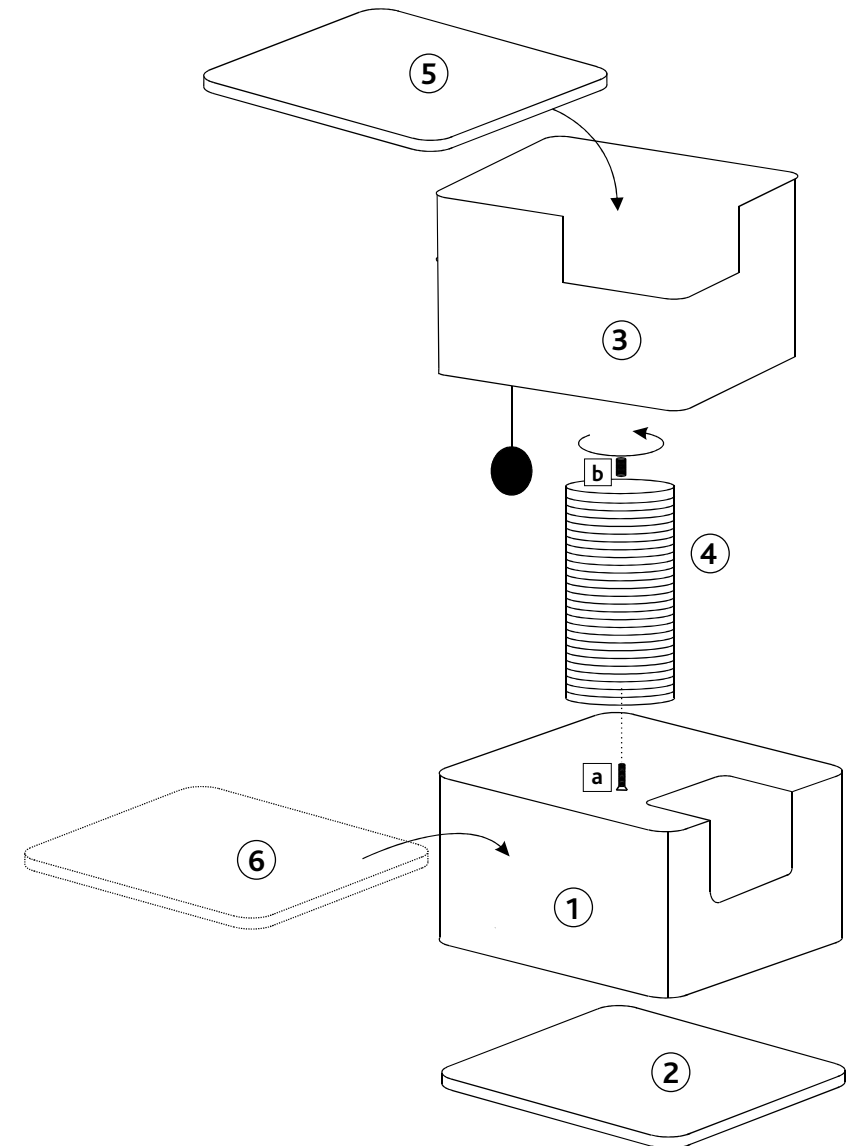

Item No.	Cat Tree	Color	Height	Color Code
4466	Ava XXL	white/brown	33.9 in. 86 cm	7
		white/gray		8

Pos. No.	Description	Measurement in inch / mm	Quantity	Item No. -7	Item No. -8
Pos. 1	Cave	16.5 x 16.5 x 13.8 in. 420 x 420 x 350 mm	1	44667-20	44668-20
Pos. 2	Bottom plate	15.8 x 15.8 in. 400 x 400 mm	1	44667-21	44668-21
Pos. 3	Bed	15.4 x 15.4 x 9.5 in. 390 x 390 x 240 mm	1	44667-11	44668-11
Pos. 4	Post	DIAM 7 x 10.2 in. ø 180 x 260 mm	1	44667-30	44668-30
Pos. 5	Cushion for bed	15 x 15 in. 380 x 380 mm	1	44667-40	44668-40
Pos. 6	Cushion for cave	15.8 x 15.8 in. 400 x 400 mm	1	44667-41	44668-41
Pos. a	Flathead screw	M0.3 x 2.4 in. M8 x 60 mm	1	44668-60	
Pos. b	Thread rod	M0.3 x 1.9 in. M8 x 48 mm	1		
Pos. c	Allen Key		1		

**EN Advice:**

This product should be assembled by an adult.  
Please assemble the tree top down!  
Please check the screws regularly and retighten them if necessary.