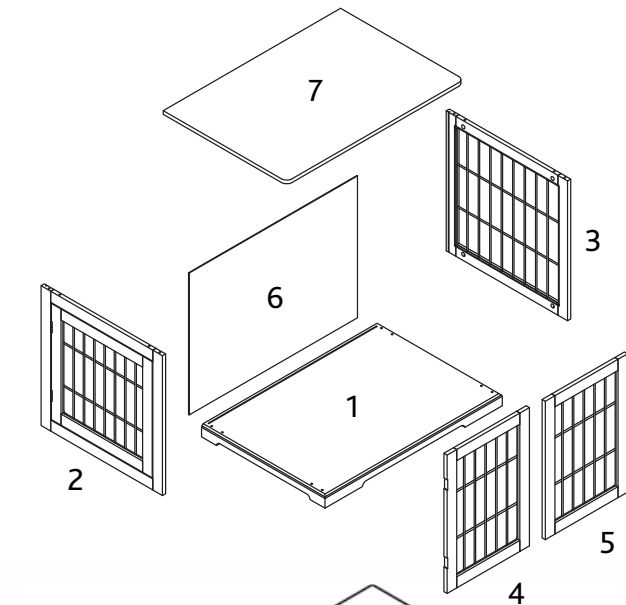

Item No.		Color	Code
3975	Wood and Wire Pet Crate	white	5
		gray	6
		espresso-brown	7

Pos. No.	Description	Measurement	Quantity	Item No. -5	Item No. -6	Item No. -7
Pos. 1	Bottom plate	32.75 × 22.75 × 2.25 in. (83.2 × 57.9 × 6 cm)	1	39755-10	39756-10	39757-10
Pos. 2	Side wall, with door	22.5 × 22.25 × 0.5 in. (57.4 × 56.4 × 1.5 cm)	1	39755-20	39756-20	39757-20
Pos. 3	Side wall, without door	22.5 × 22.25 × 0.5 in. (57.4 × 56.4 × 1.5 cm)	1	39755-21	39756-21	39757-21
Pos. 4	Front door, left	22.24 × 15 × 0.5 in. (56.5 × 38.2 × 1.5 cm)	1	39755-30	39756-30	39757-30
Pos. 5	Front door, right	22.24 × 15 × 0.5 in. (56.5 × 38.2 × 1.5 cm)	1	39755-31	39756-31	39757-31
Pos. 6	Back wall	30.75 × 23 × 0.25 in. (78.4 × 58.6 × 0.5 cm)	1	39755-40	39756-40	39757-40
Pos. 7	Roof	32.75 × 22.75 × 0.5 in. (83.2 × 57.9 × 1.5 cm)	1	39755-50	39756-50	39757-50
Pos. 8	Screw set		1	3975-60	3975-60	3975-60

**Pos. 8**

Pos. a

Pos. b

Pos. c

Pos. d

Pos. e

Pos. f

Pos. g