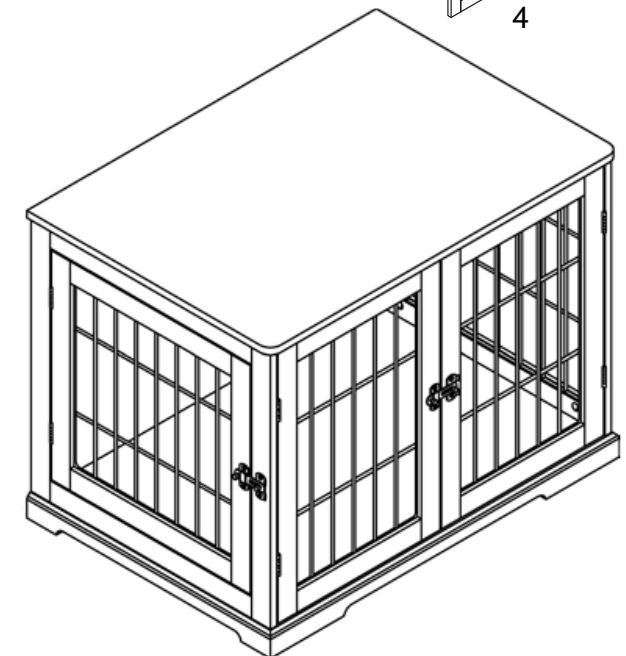

Item No.		Color	Code
3975	Wood and Wire Pet Crate	white	5
		gray	6
		espresso-brown	7

Pos. No.	Description	Measurement	Quantity	Item No. -5	Item No. -6	Item No. -7
Pos. 1	Bottom plate	32.75 × 22.75 × 2.25 in. (83.2 × 57.9 × 6 cm)	1	39755-10	39756-10	39757-10
Pos. 2	Side wall, with door	22.5 × 22.25 × 0.5 in. (57.4 × 56.4 × 1.5 cm)	1	39755-20	39756-20	39757-20
Pos. 3	Side wall, without door	22.5 × 22.25 × 0.5 in. (57.4 × 56.4 × 1.5 cm)	1	39755-21	39756-21	39757-21
Pos. 4	Front door, left	22.24 × 15 × 0.5 in. (56.5 × 38.2 × 1.5 cm)	1	39755-30	39756-30	39757-30
Pos. 5	Front door, right	22.24 × 15 × 0.5 in. (56.5 × 38.2 × 1.5 cm)	1	39755-31	39756-31	39757-31
Pos. 6	Back wall	30.75 × 23 × 0.25 in. (78.4 × 58.6 × 0.5 cm)	1	39755-40	39756-40	39757-40
Pos. 7	Roof	32.75 × 22.75 × 0.5 in. (83.2 × 57.9 × 1.5 cm)	1	39755-50	39756-50	39757-50
Pos. 8	Screw set		1	3975-60	3975-60	3975-60

**Pos. 8**

Pos. a

Pos. b

Pos. c

Pos. d

Pos. e

Pos. f

Pos. g