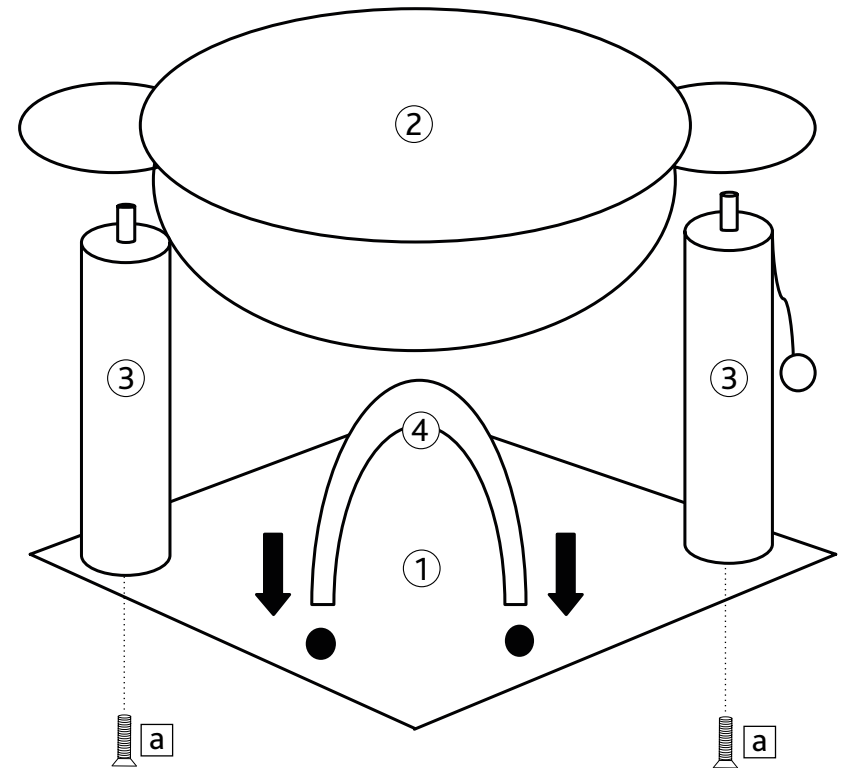

Item No.	Cat Tree	Color	Height	Color Code
4455	Baza with brush	gray/white	19.5 in. 50 cm	7
		brown/white		9

Pos. No.	Description	Measurement in inch / mm	Quantity	Item No. -7	Item No. -9
Pos. 1	Bottom plate	15.5 × 15.5 × 0.75 in. 400 × 400 × 20 mm	1	44557-10	44559-10
Pos. 2	Hammock	20.25 × 15.5 × 3.75 in. 520 × 400 × 100 mm	1	44557-11	44559-11
Pos. 3	Post with spacerbolt	DIAM 3.5 × 16.75 in. ø 90 × 430 mm	2	44557-12	44559-12
Pos. 4	Brush		1	44556-13	
Pos. a	Countersunk screw	M0.3 × 1.771 in. M8 × 45 mm	2	44556-20	
Pos. b	Allen key		1		

EN Advice:

This product should be assembled by an adult.
Please mount the brush in the pre-drilled holes.
Please check the screws regularly and retighten them if necessary.
Please assemble the tree top down!

top
down