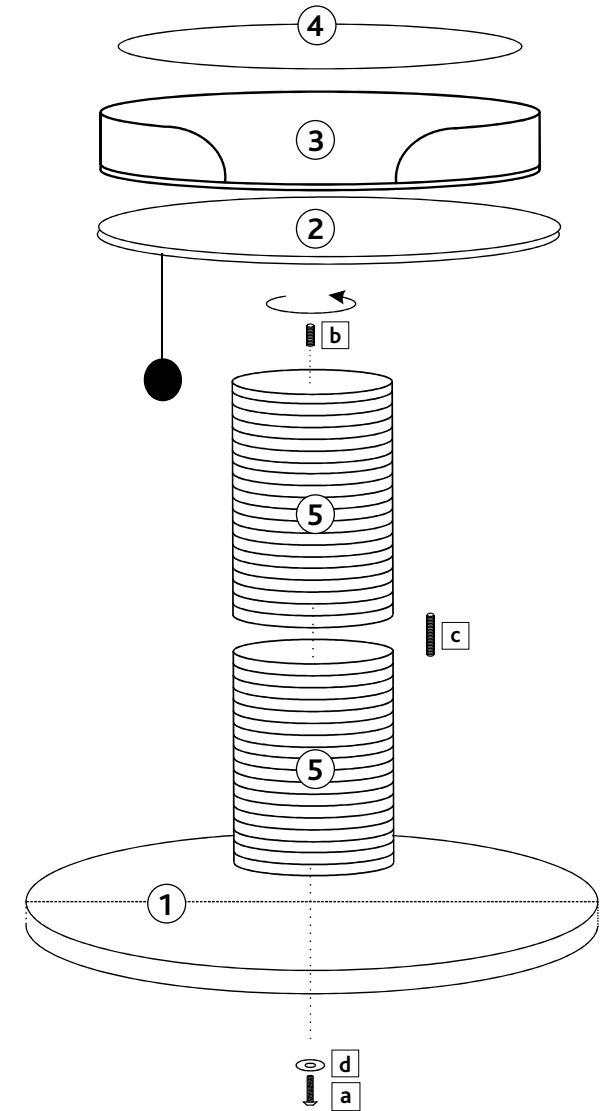

Item No.	Scratching Post	Colour	Height	
44470	Pepino	gray	35 in. 89 cm	

Pos. No.	Description	Measurement in in. & mm	Quantity	Item No.
Pos. 1	Bottom plate	DIAM 22.8 x 1.5 in. ø 580 x 40 mm	1	44470-10
Pos. 2	Platform	DIAM 17.3 in. ø 440 mm	1	44470-11
Pos. 3	Rim for platform	DIAM 17.3 x 4.7 in. ø 440 x 120 mm	1	44470-40
Pos. 4	Cushion	DIAM 17 in. ø 430 mm	1	44470-41
Pos. 5	Post	DIAM 0.7 x 13.5 in. ø 18 x 345 mm	2	44470-30
Pos. a	Countersunk screw	5/16 x 2.4 in. M8 x 60 mm	1	4447-60
Pos. b	Thread rod	5/16 x 1.9 in. M8 x 50 mm	1	
Pos. c	Thread rod	5/16 x 3.15 in. M8 x 80 mm	1	
Pos. d	Washer		1	
Pos. e	Alley Key		1	

EN Advice:

This product should be assembled by an adult.
Please check the screws regularly and retighten them if necessary.