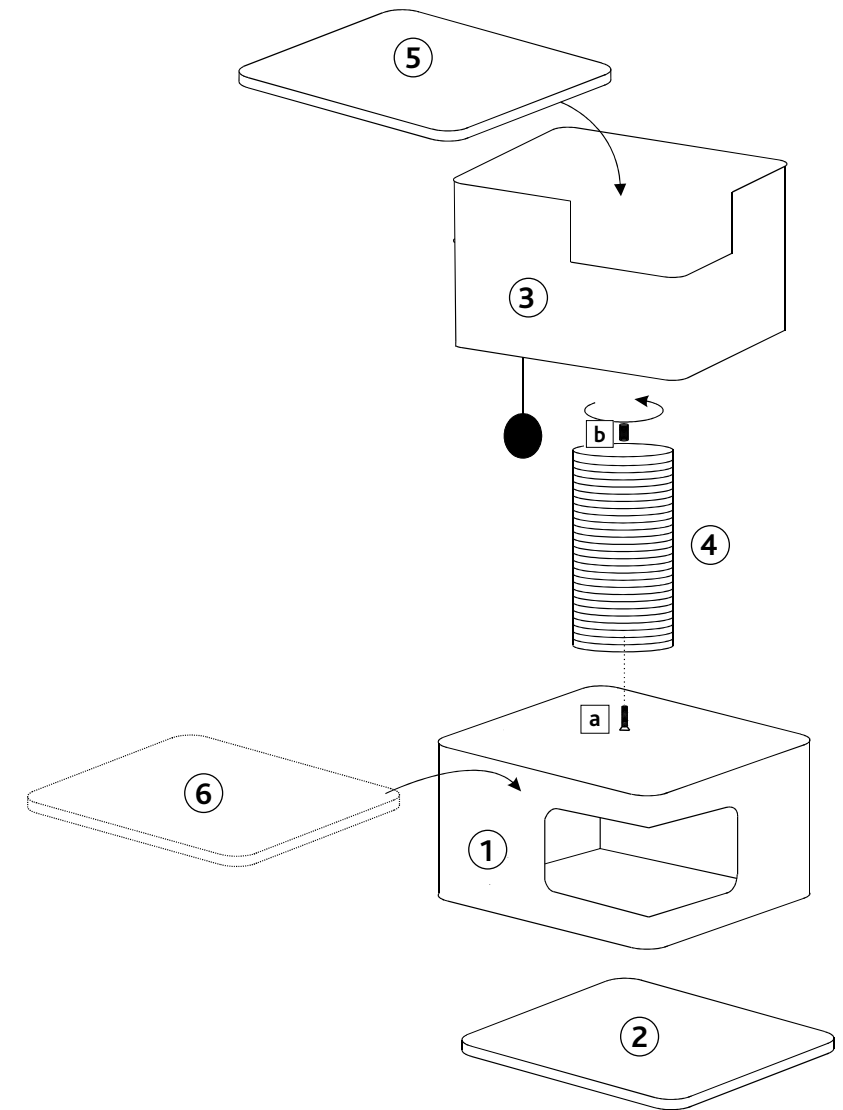

Item No.	Cat Tree	Color	Height	Color Code
4464	Ava	white/gray	34.3 in. 87 cm	2
		white/brown		5

Pos. No.	Description	Measurement in inch / mm	Quantity	Item No. -2	Item No. -5
Pos. 1	Cave	15.4 x 15.4 x 13.8 in. 390 x 390 x 350 mm	1	44642-10	44645-10
Pos. 2	Bottom plate	14.6 x 14.6 in. 370 x 370 mm	1	44642-11	44645-11
Pos. 3	Bed	14.2 x 14.2 x 9.5 in. 360 x 360 x 240 mm	1	44642-20	44645-20
Pos. 4	Post	DIAM 7 x 10.2 in. ø 180 x 260 mm	1	44642-30	44645-30
Pos. 5	Cushion for bed	13.4 x 13.4 in. 340 x 340 mm	1	44642-40	44645-40
Pos. 6	Cushion for cave	14.6 x 14.6 in. 370 x 370 mm	1	44642-41	44645-41
Pos. a	Flathead screw	M0.3 x 2.4 in. M8 x 60 mm	1	44642-60	
Pos. b	Thread rod	M5/16 x 2.2 in M8 x 55 mm	1		
Pos. c	Allen Key		1		

EN Advice:

This product should be assembled by an adult.
Please assemble the tree top down!
Please check the screws regularly and retighten them if necessary.