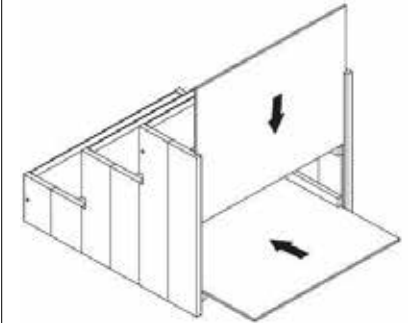

Item No.	Stairs	Height
3943	Pet Stair	15.7 x 17.7 x 15 in. (40 x 45 x 38 cm)

Pos. No.	Description	Quantity
Pos. 1	Left side panel 	1
Pos. 2	Right side panel 	1
Pos. 3	Middle front panel 	1
Pos. 4	Upper/bottom front panel 	2
Pos. 5	Upper step 	1
Pos. 6	Mid/bottom step 	2
Pos. 7	Back panel 	1
Pos. 8	Floor 	1
Pos. a	Carriage bolt 	5

Screw the left and the right side panels with the front panels.

1.

Insert the floor, then the back panel.

2.

Put in the steps.

3.

Finish!

4.