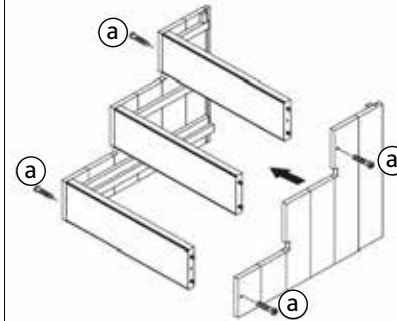

Item No.	Stairs	Height
3943	Pet Stair	15.7 x 17.7 x 15 in. (40 x 45 x 38 cm)

Pos. No.	Description	Quantity
Pos. 1	Left side panel 	1
Pos. 2	Right side panel 	1
Pos. 3	Middle front panel 	1
Pos. 4	Upper/bottom front panel 	2
Pos. 5	Upper step 	1
Pos. 6	Mid/bottom step 	2
Pos. 7	Back panel 	1
Pos. 8	Floor 	1
Pos. a	Carriage bolt 	5

Screw the left and the right side panels with the front panels.

1.

Insert the floor, then the back panel.

2.

Put in the steps.

3.

Finish!

4.