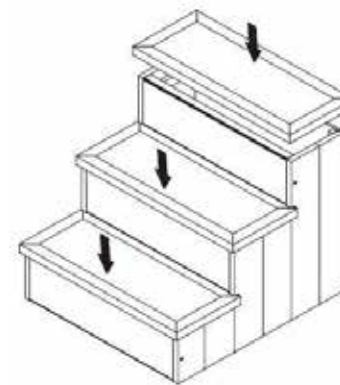

Item No.	Stairs	Height
3943	Pet Stair	15.7 x 17.7 x 15 in. (40 x 45 x 38 cm)

Pos. No.	Description	Quantity
Pos. 1	Left side panel 	1
Pos. 2	Right side panel 	1
Pos. 3	Middle front panel 	1
Pos. 4	Upper/bottom front panel 	2
Pos. 5	Upper step 	1
Pos. 6	Mid/bottom step 	2
Pos. 7	Back panel 	1
Pos. 8	Floor 	1
Pos. a	Carriage bolt 	5

Screw the left and the right side panels with the front panels.

1.

Insert the floor, then the back panel.

2.

Put in the steps.

3.

Finish!

4.