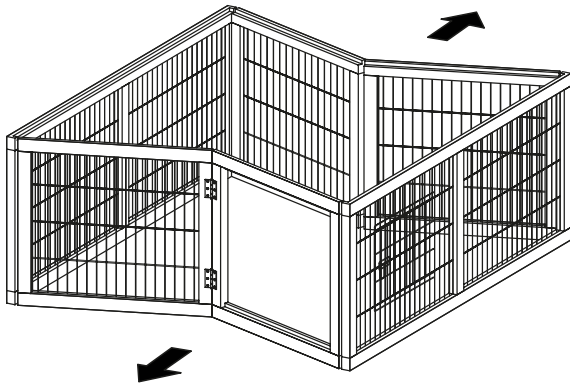

Item No.	Height
62281	45.7 × 42.9 × 18.9 in. 116 × 109 × 48 cm

Pos. No.	Description	Quantity	Item no.
Pos. 1	Outdoor run door	1	6228-10
Pos. 2	Outdoor run roof	1	6228-20
Pos. 3	Outdoor run frame	1	6228-30

(EN) Spread out the sides of the open-air enclosure.

1.

(EN) Insert the door.

2.

(EN) Put on the covering and fix it with the included clips.

3.

4.