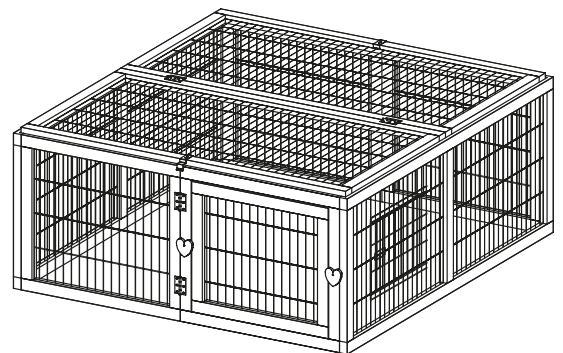

Item No.	Height
62281	45.7 × 42.9 × 18.9 in. 116 × 109 × 48 cm

Pos. No.	Description	Quantity	Item no.
Pos. 1	Outdoor run door	1	6228-10
Pos. 2	Outdoor run roof	1	6228-20
Pos. 3	Outdoor run frame	1	6228-30

(EN) Spread out the sides of the open-air enclosure.

1.

(EN) Insert the door.

2.

(EN) Put on the covering and fix it with the included clips.

3.

4.