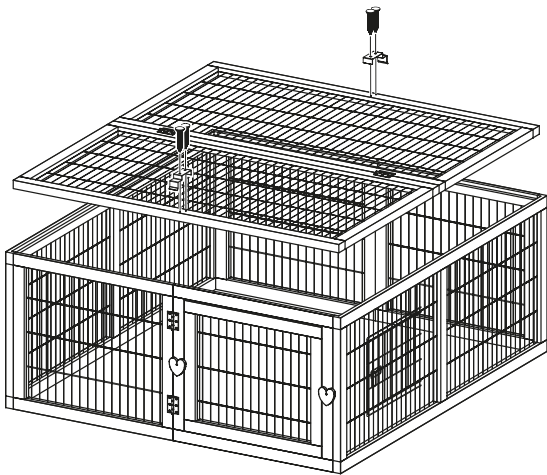

Item No.	Height
62281	45.7 × 42.9 × 18.9 in. 116 × 109 × 48 cm

Pos. No.	Description	Quantity	Item no.
Pos. 1	Outdoor run door	1	6228-10
Pos. 2	Outdoor run roof	1	6228-20
Pos. 3	Outdoor run frame	1	6228-30

(EN) Spread out the sides of the open-air enclosure.

1.

(EN) Insert the door.

2.

(EN) Put on the covering and fix it with the included clips.

3.

4.