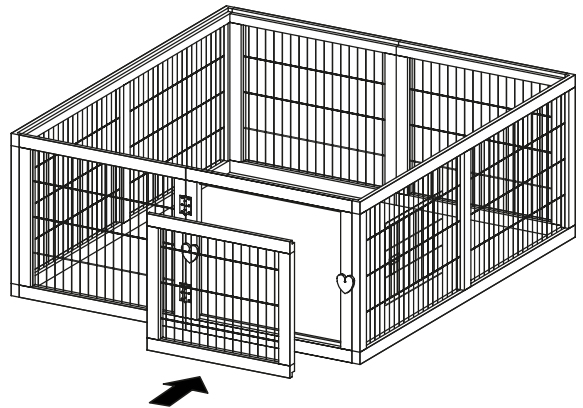

Item No.	Height
62281	45.7 × 42.9 × 18.9 in. 116 × 109 × 48 cm

Pos. No.	Description	Quantity	Item no.
Pos. 1	Outdoor run door	1	6228-10
Pos. 2	Outdoor run roof	1	6228-20
Pos. 3	Outdoor run frame	1	6228-30

(EN) Spread out the sides of the open-air enclosure.

1.

(EN) Insert the door.

2.

(EN) Put on the covering and fix it with the included clips.

3.

4.