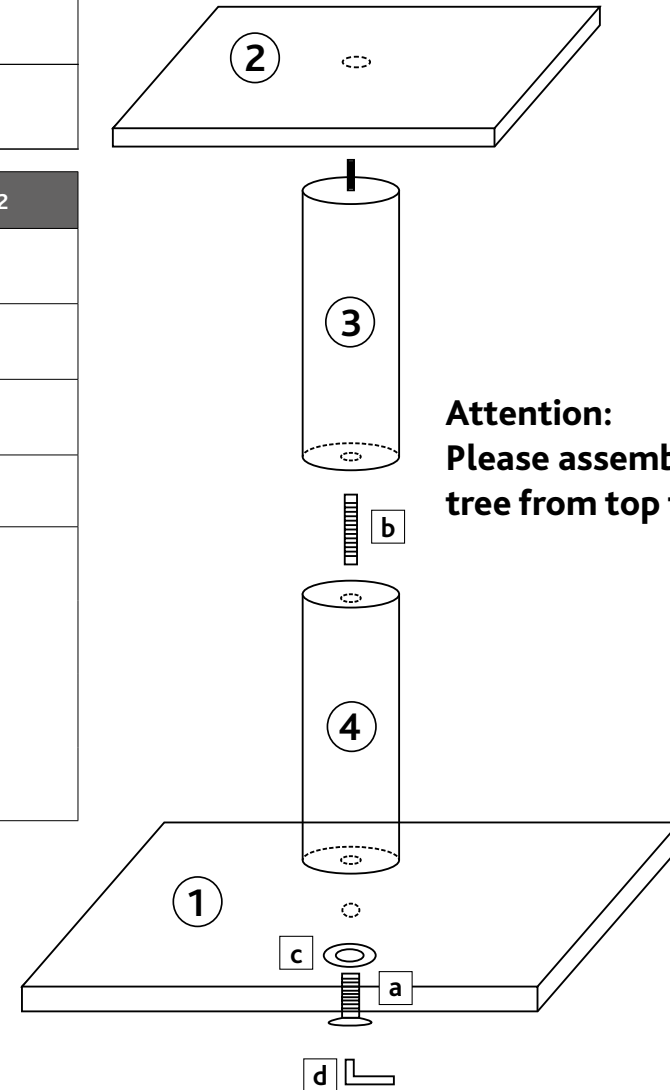

Item No.	Cat Tree	Height	Colour	Colour Code
4334	Espejo	27.2 in. 69 cm	beige	1
			gray	2

Pos. No.	Description	Measurement in inch / mm	Quantity	Item No. 1	Item No. 2
Pos. 1	Bottom plate	15.7 x 15.7 in. 400 x 400 mm	1		
Pos. 2	Top plate	14.5 x 14.5 in. 370 x 370 mm	1	43341-11	43342-11
Pos. 3	Post with spacer bolt	DIAM 3.5 x 12.8 in. ø 90 x 325 mm	1	4334-31	4334-31
Pos. 4	Post	DIAM 3.5 x 12.8 in. ø 90 x 325 mm	1	4334-32	4334-32
Pos. a	Countersunk screw	M0.3 x 1.6 in. M8 x 40 mm	1	4334-60	
Pos. b	Thread rod	M0.3 x 2.6 in. M8 x 65 mm	1		
Pos. c	Washer	M0.3 x 1.2 in. M8 x 30 mm	1		
Pos. d	Allen key		1		

EN Advice:

This product should be assembled by an adult.
 Please mount the brush in the pre-drilled holes.
 Please check the screws regularly and retighten them if necessary.
 Please assemble the tree top down!