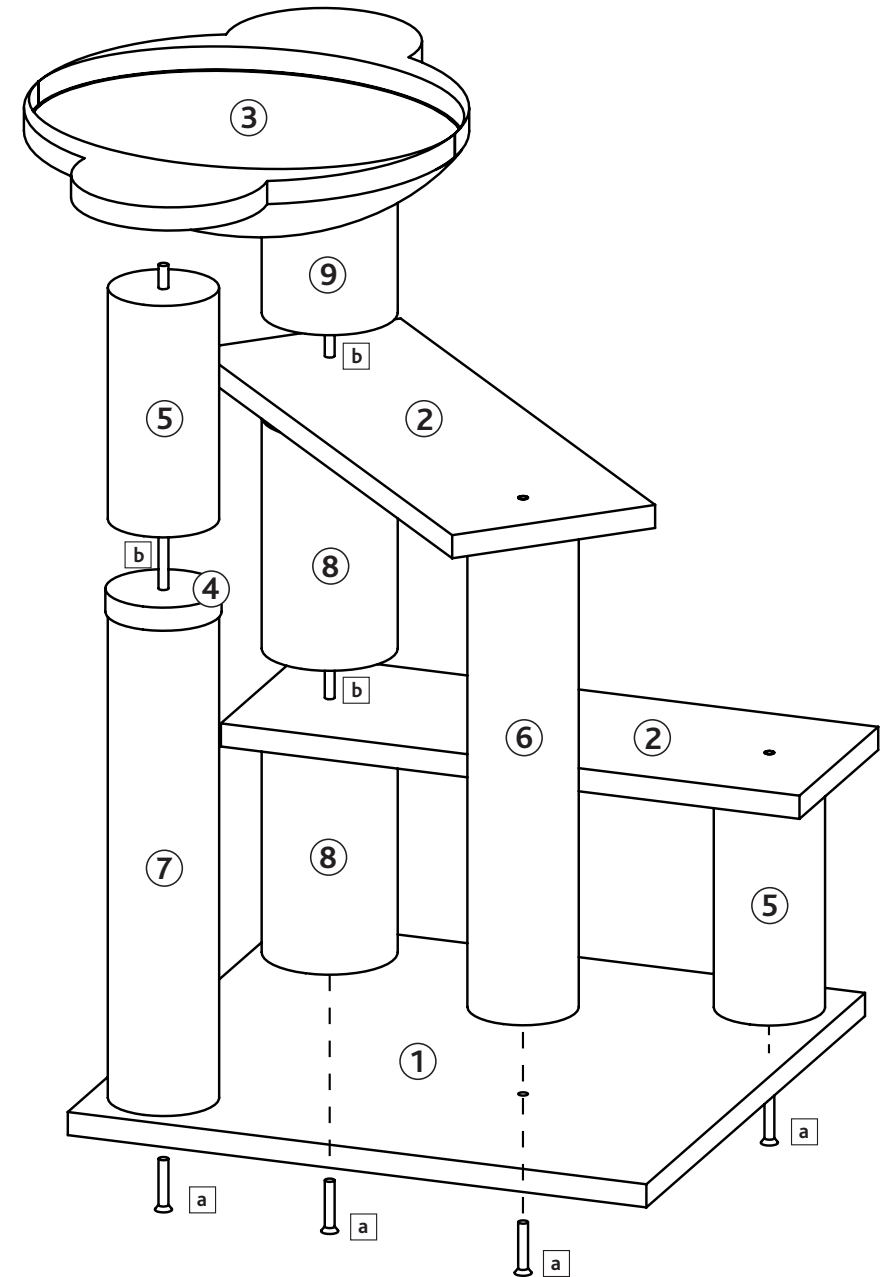

Item No.	Scratching Post	Color	Height
44544	Baza Senior	cream	27.5 inch (70 cm)

Pos. No.	Description	Measurement	Quantity	Item No.
Pos. 1	Bottom Plate	19.5 × 19.5 × 0.75 in. (50 × 50 × 2 cm)	1	44544-10
Pos. 2	Platform	20 × 7.25 × 0.75 in. (51 × 19 × 2 cm)	2	44544-11
Pos. 3	Hammock	20.75 × 15.75 in. (53 × 40 cm)	1	44544-12
Pos. 4	Wooden Plate	ø 3.5 in. (ø 9 cm)	1	44544-13
Pos. 5	Post with Spacer Bolt	ø 3.5 × 7.75 in. (ø 9 × 20 cm)	2	44544-14
Pos. 6	Post with Spacer Bolt	3.5 × 16.5 in. (ø 9 × 42 cm)	1	44544-15
Pos. 7	Post	3.5 × 16.5 in. (ø 9 × 42 cm)	1	44544-16
Pos. 8	Post, Plush Covered	4.5 × 7.75 in. (ø 11.5 × 20 cm)	2	44544-17
Pos. 9	Post, Plush Covered with Spacer Bolt	4.5 × 7.75 in. (ø 11.5 × 20 cm)	1	44544-18
Pos. a	Countersunk Screw	M8 × 1.75 in. (M8 × 45 mm)	4	44544-20
Pos. b	Thread Rod	M8 × 3 in. (M8 × 80 mm)	3	

**USA Advice:**

This product should be assembled by an adult.