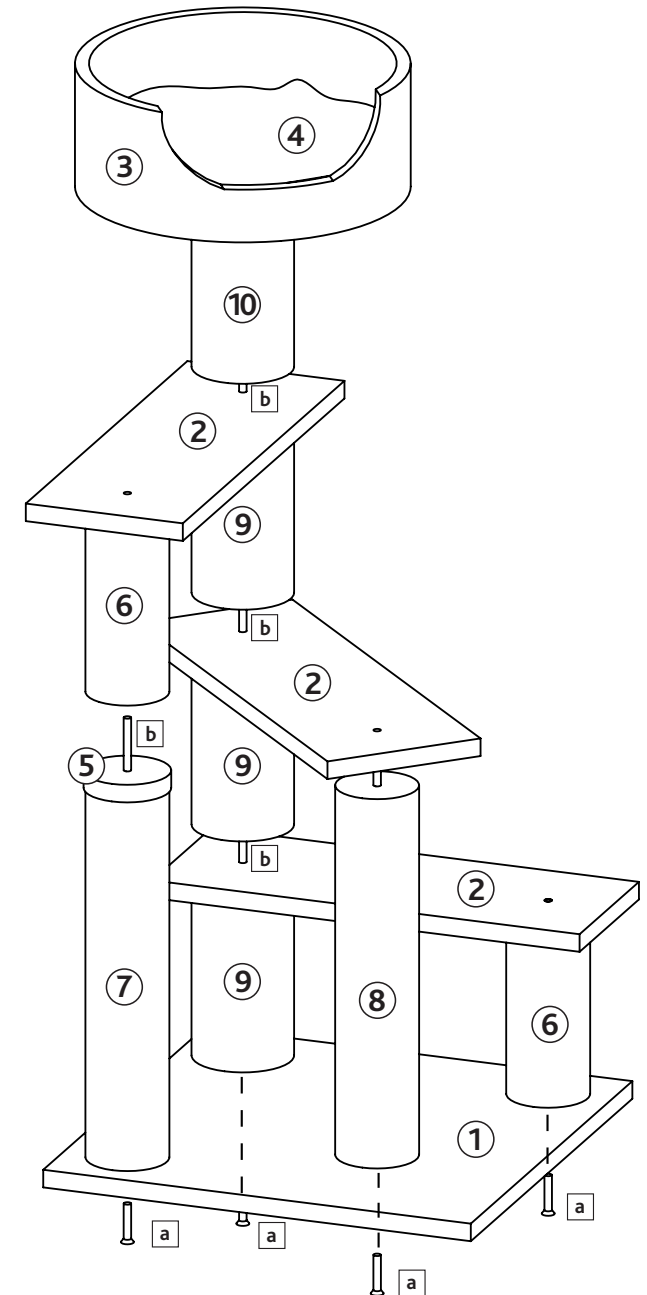

Item No.	Scratching Post	Color	Height	Color Code	
4497	Tulia Senior	beige	40 inch (102 cm)	3	
		gray		4	

Pos. No.	Description	Measurement in mm	Quantity	Item No. -3	Item No. -4
Pos. 1	Bottom Plate	20 × 20 × 0.75 in. (51 × 51 × 2 cm)	1	44973-10	44974-10
Pos. 2	Platform	19.5 × 7.25 × 0.75 in. (50 × 19 × 2 cm)	3	44973-11	44974-11
Pos. 3	Top Bed	14 × 5.5 in. (36 × 14 cm)	1	44973-12	44974-12
Pos. 4	Cushion	ø 12.75 in. (ø 33 cm)	1	44973-13	44974-13
Pos. 5	Wooden Plate	ø 3.5 × 0.75 in. (ø 9 × 2 cm)	1	44973-14	44974-14
Pos. 6	Post with Spacer Bolt	ø 3.5 × 7.75 in. (ø 9 × 20 cm)	2	44973-15	44974-15
Pos. 7	Post	ø 3.5 × 16.5 in. (ø 9 × 42 cm)	1	44973-16	44974-16
Pos. 8	Post with Spacer Bolt	ø 3.5 × 21.5 in. (ø 9 × 42 cm)	1	44973-17	44974-17
Pos. 9	Post	4.5 × 7.75 in. (ø 11.5 × 20 cm)	3	44974-18	
Pos. 10	Post with Spacer Bolt	4.5 × 7.75 in. (ø 11.5 × 20 cm)	1	44973-19	44974-19
Pos. a	Countersunk Screw	M8 × 1.5 in. (M8 × 40 mm)	4	44973-20	44974-20
Pos. b	Thread rod	M8 × 2.25 in. (M8 × 60 mm)			

USA Advice:

This product should be assembled by an adult.