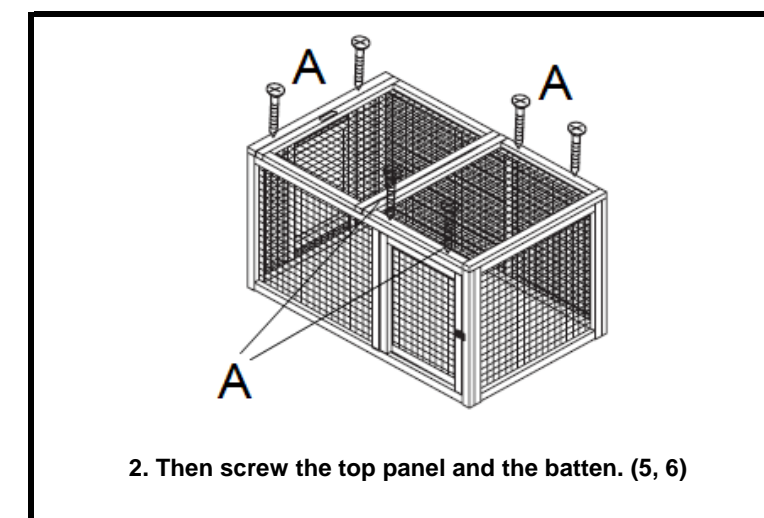

Item No.	"natura" Chicken Pen		115 x 71 x 67 cm		
Pos. No.	Description	Measurement	Quantity	Item No.	
Pos. 1	Side panel, left	25 x 645 x 666 mm	1	55965-32	
Pos. 2	Side panel, right	25 x 645 x 666 mm	1	55965-30	
Pos. 3	Front panel	1150 x 645 x 25 mm	1	55965-31	
Pos. 4	Back panel	1050 x 645 x 25 mm	1	55965-50	
Pos. 5	Top panel	1107 x 25 x 716 mm	1	55965-33	
Pos. 6	Batten, top panel	40 x 25 x 716 mm	1	55965-40	
Pos. 7	Connection batten, side panel left	48 x 535 x 25 mm	2	55965-41	

Small parts					
A	Countersunk screw		M4 x 50	19	55965-60
B			M3 x 16	17	
C	Locking bolt			4	

For the completion of this article are 2 versions available:

1. way: connect item 01-55963 "natura" Chicken Hutch

2. way: connect item 01-55962 "natura" Chicken Hutch