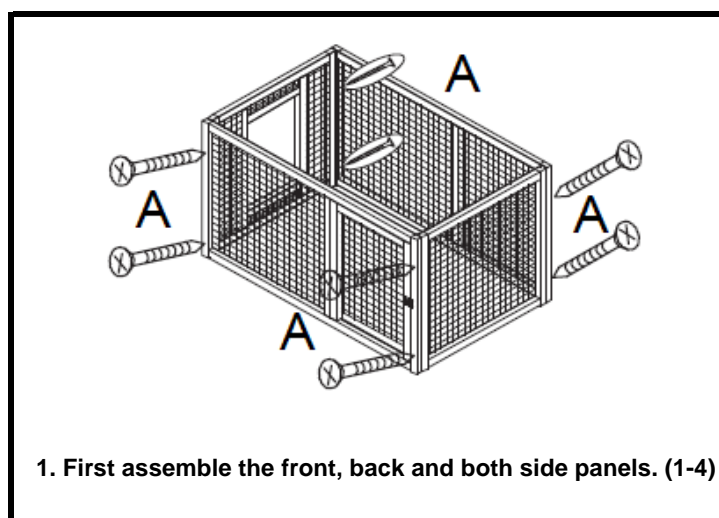

Item No.	"natura" Chicken Pen		115 x 71 x 67 cm		
Pos. No.	Description	Measurement	Quantity	Item No.	
Pos. 1	Side panel, left	25 x 645 x 666 mm	1	55965-32	
Pos. 2	Side panel, right	25 x 645 x 666 mm	1	55965-30	
Pos. 3	Front panel	1150 x 645 x 25 mm	1	55965-31	
Pos. 4	Back panel	1050 x 645 x 25 mm	1	55965-50	
Pos. 5	Top panel	1107 x 25 x 716 mm	1	55965-33	
Pos. 6	Batten, top panel	40 x 25 x 716 mm	1	55965-40	
Pos. 7	Connection batten, side panel left	48 x 535 x 25 mm	2	55965-41	

Small parts					
A	Countersunk screw		M4 x 50	19	55965-60
B			M3 x 16	17	
C	Locking bolt			4	

For the completion of this article are 2 versions available:

1. way: connect item 01-55963 "natura" Chicken Hutch

2. way: connect item 01-55962 "natura" Chicken Hutch