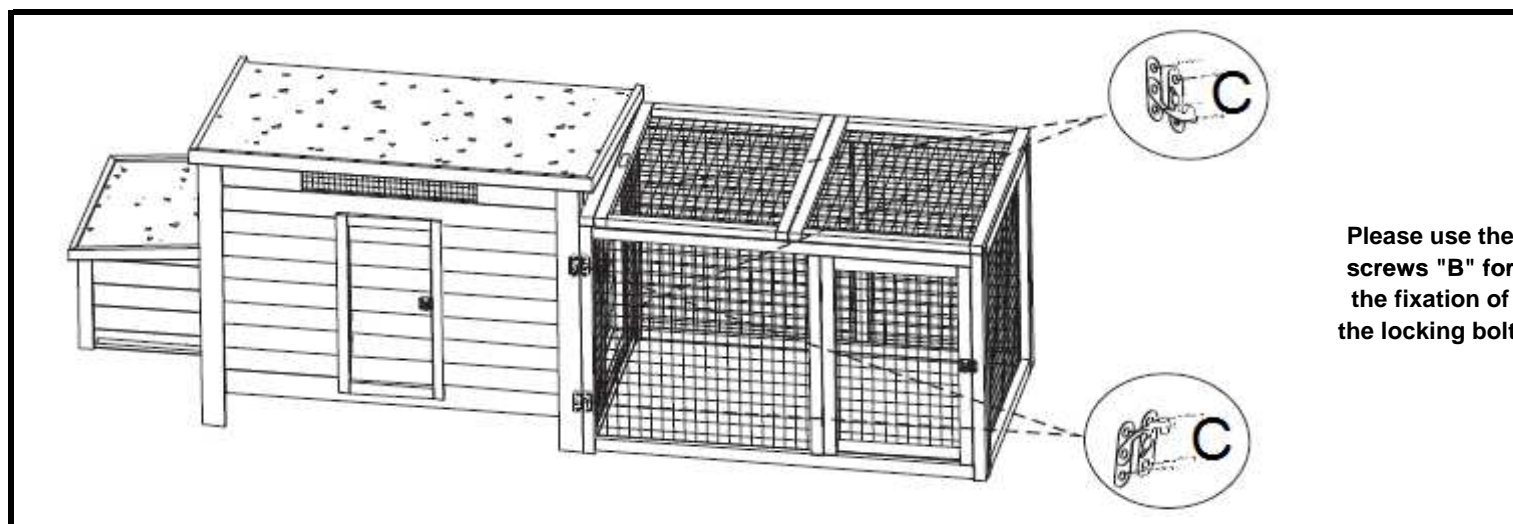

Item No.	"natura" Chicken Pen		115 x 71 x 67 cm		
Pos. No.	Description	Measurement	Quantity	Item No.	
Pos. 1	Side panel, left	25 x 645 x 666 mm	1	55965-32	
Pos. 2	Side panel, right	25 x 645 x 666 mm	1	55965-30	
Pos. 3	Front panel	1150 x 645 x 25 mm	1	55965-31	
Pos. 4	Back panel	1050 x 645 x 25 mm	1	55965-50	
Pos. 5	Top panel	1107 x 25 x 716 mm	1	55965-33	
Pos. 6	Batten, top panel	40 x 25 x 716 mm	1	55965-40	
Pos. 7	Connection batten, side panel left	48 x 535 x 25 mm	2	55965-41	

Small parts					
A	Countersunk screw		M4 x 50	19	55965-60
B			M3 x 16	17	
C	Locking bolt			4	

For the completion of this article are 2 versions available:

1. way: connect item 01-55963 "natura" Chicken Hutch

2. way: connect item 01-55962 "natura" Chicken Hutch