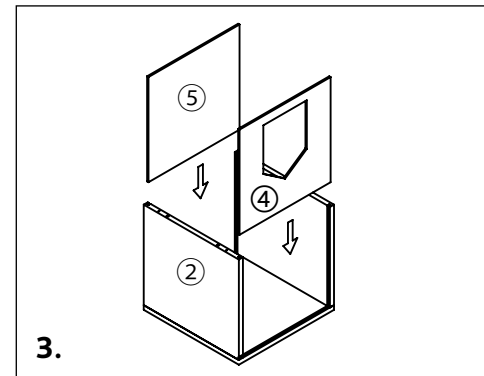

Item No.	Cuddly Cave	Color	Height
36312	Isa	natural/white	15.7 x 15.7 x 19.7 in. 40 x 40 x 50 cm

Pos. No.	Description	Quantity	Item No.
Pos. 1	Top plate	1	36312-10
Pos. 2	Side panel	2	36312-11
Pos. 3	Bottom plate	1	36312-12
Pos. 4	Front panel with entry	1	36312-13
Pos. 5	Back panel	1	36312-14
Pos. 6	Feet	4	36312-15
	Screw set	1	36312-60