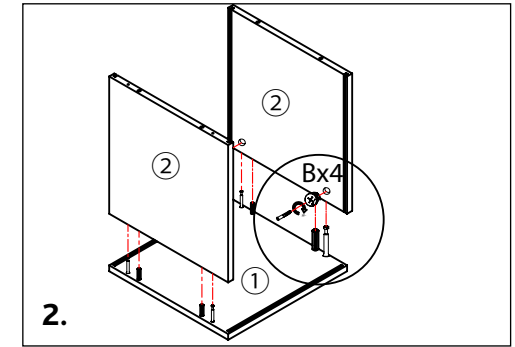

Item No.	Cuddly Cave	Color	Height
36312	Isa	natural/white	15.7 x 15.7 x 19.7 in. 40 x 40 x 50 cm

Pos. No.	Description	Quantity	Item No.
Pos. 1	Top plate	1	36312-10
Pos. 2	Side panel	2	36312-11
Pos. 3	Bottom plate	1	36312-12
Pos. 4	Front panel with entry	1	36312-13
Pos. 5	Back panel	1	36312-14
Pos. 6	Feet	4	36312-15
	Screw set	1	36312-60

EN Advice:
This product should be assembled by an adult.
Please check the screws regularly and retighten them if necessary.
Please assemble this product from top down!