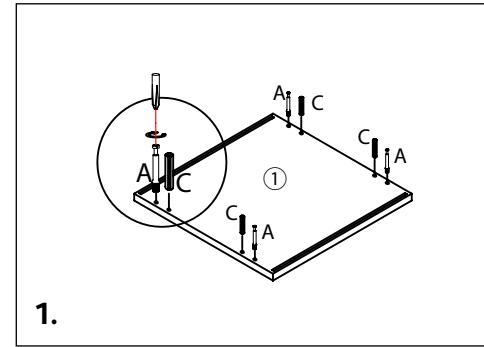

Item No.	Cuddly Cave	Color	Height
36312	Isa	natural/white	15.7 x 15.7 x 19.7 in. 40 x 40 x 50 cm

Pos. No.	Description	Quantity	Item No.
Pos. 1	Top plate	1	36312-10
Pos. 2	Side panel	2	36312-11
Pos. 3	Bottom plate	1	36312-12
Pos. 4	Front panel with entry	1	36312-13
Pos. 5	Back panel	1	36312-14
Pos. 6	Feet	4	36312-15
	Screw set	1	36312-60

EN Advice:
This product should be assembled by an adult.
Please check the screws regularly and retighten them if necessary.
Please assemble this product from top down!