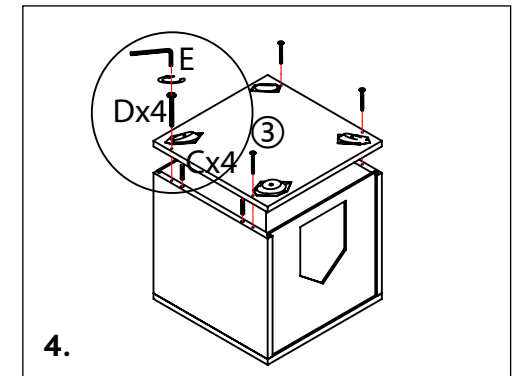

Item No.	Cuddly Cave	Color	Height
36312	Isa	natural/white	15.7 x 15.7 x 19.7 in. 40 x 40 x 50 cm

Pos. No.	Description	Quantity	Item No.
Pos. 1	Top plate	1	36312-10
Pos. 2	Side panel	2	36312-11
Pos. 3	Bottom plate	1	36312-12
Pos. 4	Front panel with entry	1	36312-13
Pos. 5	Back panel	1	36312-14
Pos. 6	Feet	4	36312-15
	Screw set	1	36312-60

EN Advice:
This product should be assembled by an adult.
Please check the screws regularly and retighten them if necessary.
Please assemble this product from top down!