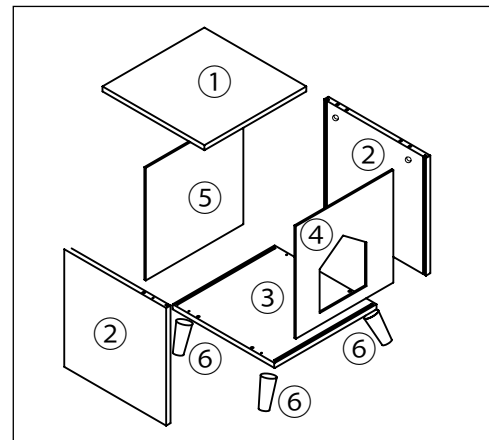

Item No.	Cuddly Cave	Color	Height
36312	Isa	natural/white	15.7 x 15.7 x 19.7 in. 40 x 40 x 50 cm

Pos. No.	Description	Quantity	Item No.
Pos. 1	Top plate	1	36312-10
Pos. 2	Side panel	2	36312-11
Pos. 3	Bottom plate	1	36312-12
Pos. 4	Front panel with entry	1	36312-13
Pos. 5	Back panel	1	36312-14
Pos. 6	Feet	4	36312-15
	Screw set	1	36312-60

EN Advice:
This product should be assembled by an adult.
Please check the screws regularly and retighten them if necessary.
Please assemble this product from top down!