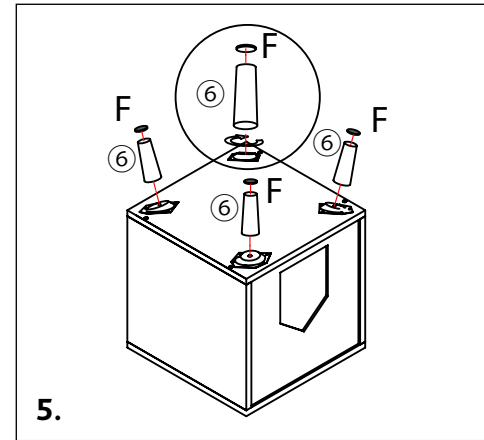

Item No.	Cuddly Cave	Color	Height
36312	Isa	natural/white	15.7 x 15.7 x 19.7 in. 40 x 40 x 50 cm

Pos. No.	Description	Quantity	Item No.
Pos. 1	Top plate	1	36312-10
Pos. 2	Side panel	2	36312-11
Pos. 3	Bottom plate	1	36312-12
Pos. 4	Front panel with entry	1	36312-13
Pos. 5	Back panel	1	36312-14
Pos. 6	Feet	4	36312-15
	Screw set	1	36312-60

EN Advice:
This product should be assembled by an adult.
Please check the screws regularly and retighten them if necessary.
Please assemble this product from top down!