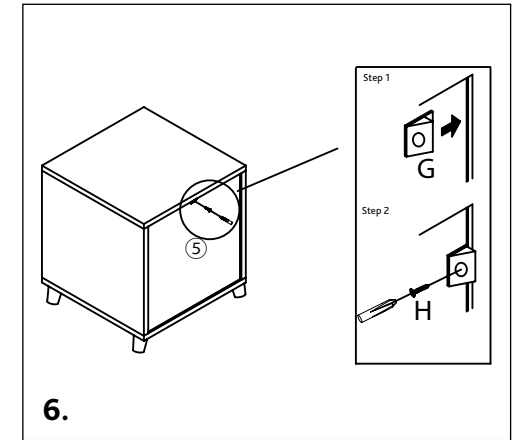

Item No.	Cuddly Cave	Color	Height
36312	Isa	natural/white	15.7 x 15.7 x 19.7 in. 40 x 40 x 50 cm

Pos. No.	Description	Quantity	Item No.
Pos. 1	Top plate	1	36312-10
Pos. 2	Side panel	2	36312-11
Pos. 3	Bottom plate	1	36312-12
Pos. 4	Front panel with entry	1	36312-13
Pos. 5	Back panel	1	36312-14
Pos. 6	Feet	4	36312-15
	Screw set	1	36312-60

EN Advice:
This product should be assembled by an adult.
Please check the screws regularly and retighten them if necessary.
Please assemble this product from top down!