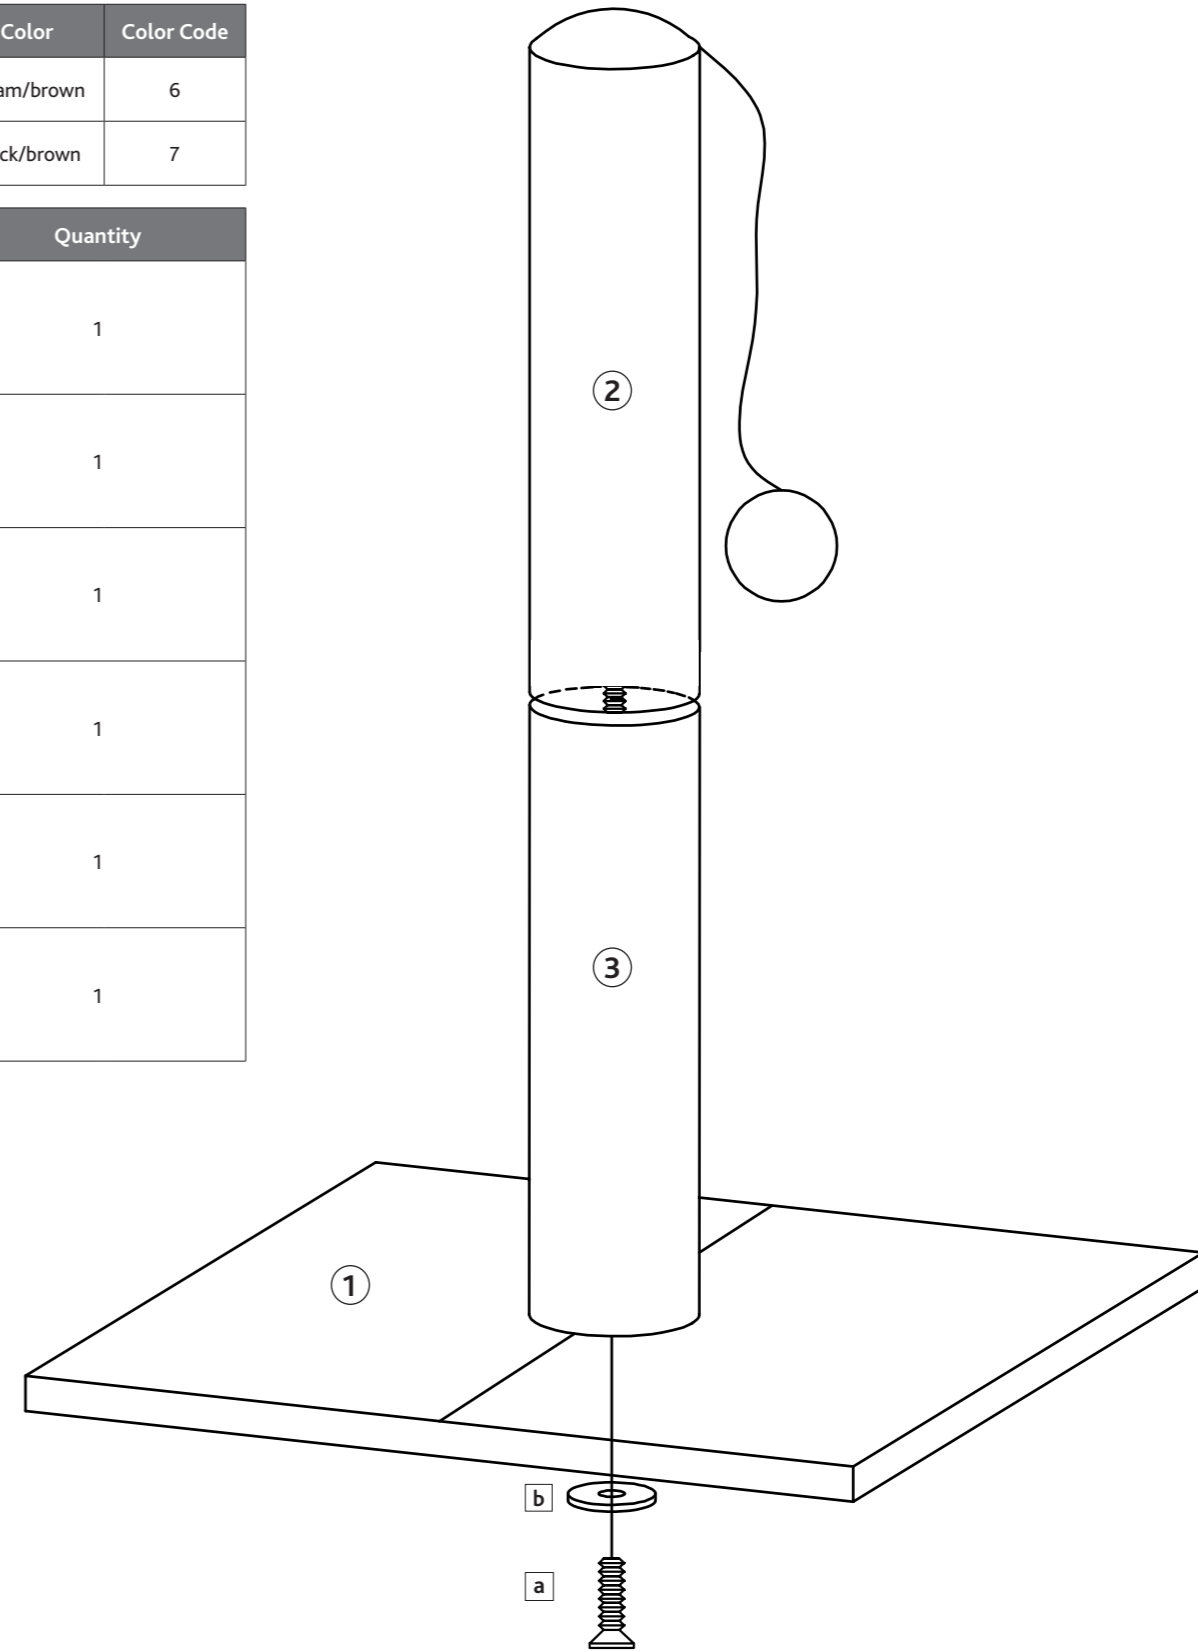

Item No.	Scratching Post	Measurement	Color	Color Code
4457	Ella	11.8 x 11.8 x 20.5 in. 30 x 30 x 52 cm	cream/brown	6
			black/brown	7

Pos. No.	Description	Measurement	Quantity
Pos. 1	Bottom plate 	11.8 x 11.8 x 0.5 in. 300 x 300 x 12 mm	1
Pos. 2	Post, with toy on string, jute 	DIAM 31.5 x 10.2 in. ø 800 x 260 mm	1
Pos. 3	Post with spacer bolt, plush 	DIAM 31.5 x 10.2 in. ø 800 x 260 mm	1
Pos. a	Countersunk screw 	M0.3 x 1.6 in. M8 x 40 mm	1
Pos. b	Washer 		1
Pos. c	Allen Key		1

EN Advice:
This product should be assembled by an adult.
Please check the screws regularly and retighten them if necessary.