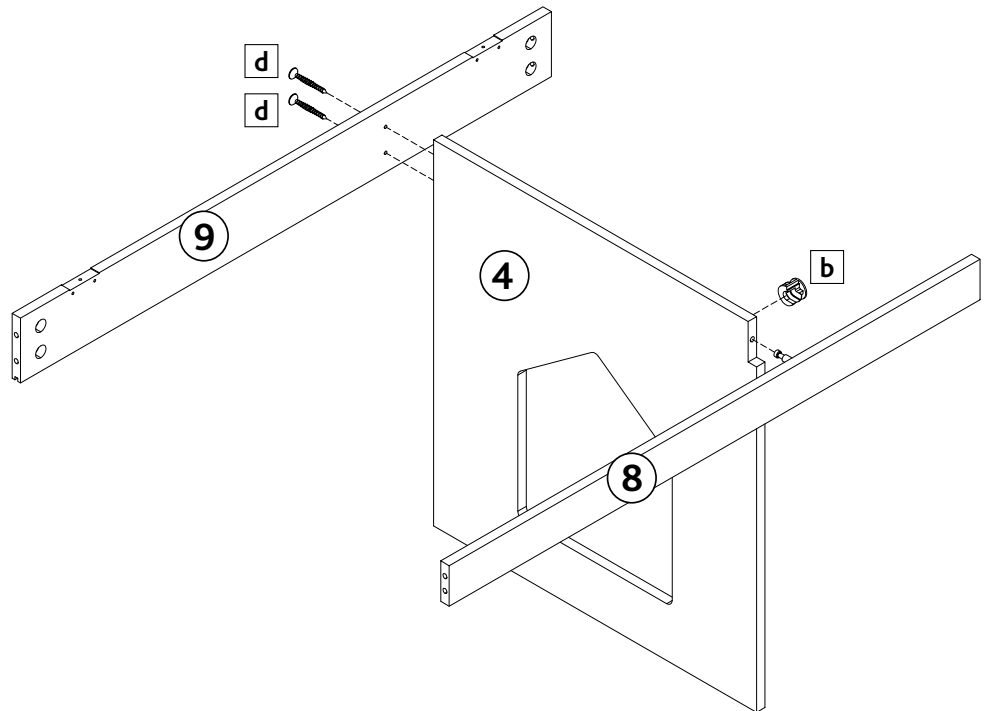

2				
	b x 1 pc	d x 2 pcs	g x 4 pcs	h x 8 pcs