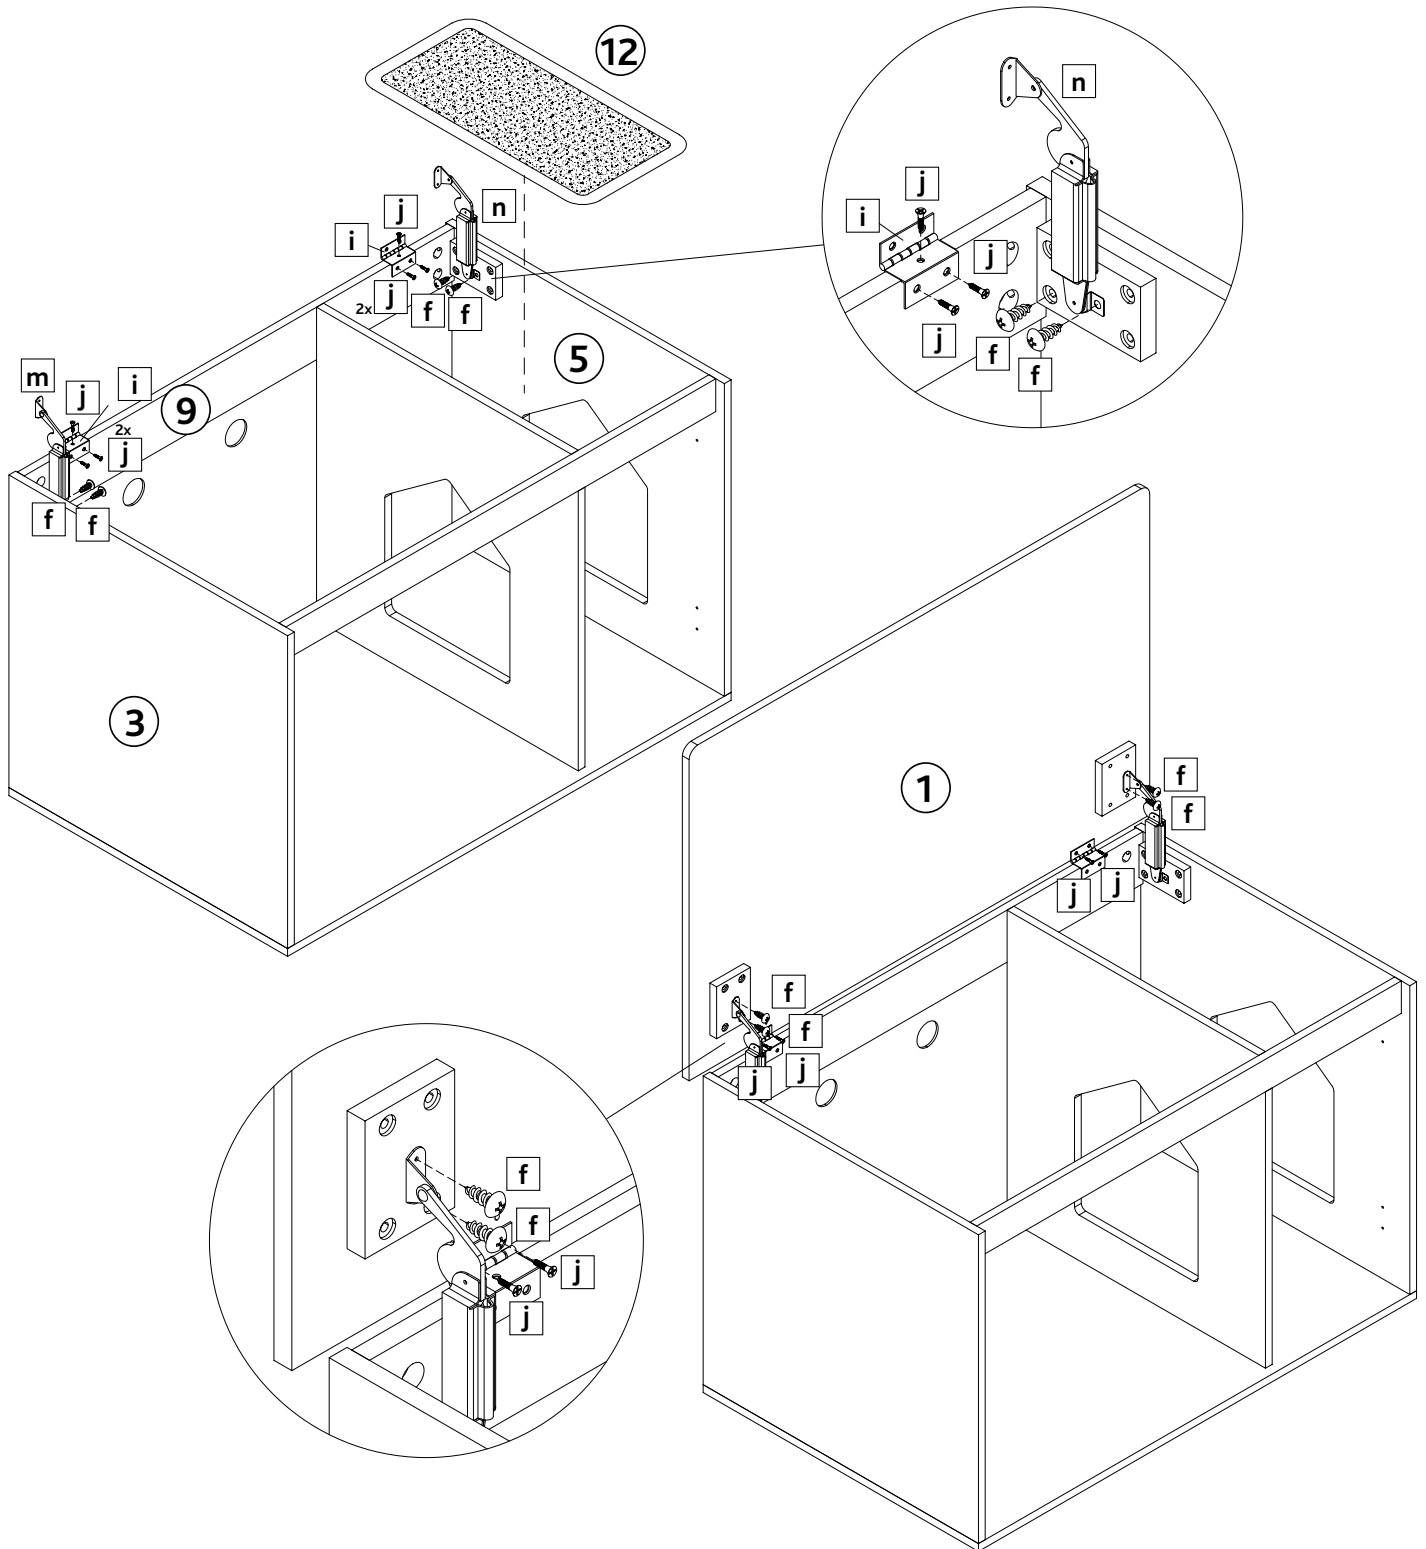

Assembly Instruction

Farmhouse Style Pet Home XL

Item No.		Color	Height
40225	Farmhouse Style Pet Home XL	greige	29.5 x 20.9 x 20.1 in. 75 x 53 x 51 cm

Pos. No.	Description	Measurement	Quantity	Item no.
Pos. 1	Top Panel	30.7 x 21.7 x 0.6 in. 78 x 55 x 1.5 cm	1	40225-10
Pos. 2	Bottom Panel	30 x 21.2 x 0.47 in. 76 x 54 x 1.2 cm	1	40225-11
Pos. 3	Side Panel without Entry	17.6 x 21.2 x 0.47 in. 44.8 x 53.9 x 1.2 cm	1	40225-20
Pos. 4	Divider Panel	17.6 x 21.2 x 0.47 in. 44.8 x 53.9 x 1.2 cm	1	40225-21
Pos. 5	Side Panel with Entry	17.6 x 21.2 x 0.47 in. 44.8 x 53.9 x 1.2 cm	1	40225-22
Pos. 6	Back Panel	29.2 x 15.9 x 0.1 in. 74.2 x 40.3 x 0.25 cm	1	40225-30
Pos. 7	Door Panel	17.4 x 14.4 x 0.6 in. 44.4 x 36.5 x 1.5 cm	2	40225-31
Pos. 8	Apron for Top Panel, doors	30 x 2 x 0.6 in. 73.5 x 5 x 1.5 cm	1	40225-40
Pos. 9	Apron for Top Panel, Back	30 x 2.7 x 0.6 in. 73.5 x 7 x 1.5 cm	1	40225-41
Pos. 10	Block for Side Panel	3 x 2 x 0.47 in. 8 x 5 x 1.2 cm	2	40225-42
Pos. 11	Block for Top Panel	3 x 2.4 x 0.47 in. 8 x 6 x 1.2 cm	2	40225-43
Pos. 12	Litter Mat, gray	26.5 x 26.5 x 0.5 in. 67 x 67 x 1.5 cm	1	4022-50

EN Advice:
Do not sit or stand on this product.
It is intended for pets only.
This product should be assembled by an adult.

ASSEMBLY INSTRUCTIONS

2				
	b x 1 pc	d x 2 pcs	g x 4 pcs	h x 8 pcs

5						  
	x 8 pcs	x 2 pcs	x 10 pcs	x 1 pc	x 1 pc	

6	 h x 8 pcs	 k x 2 pcs	 o x 5 pcs
---	--	--	--