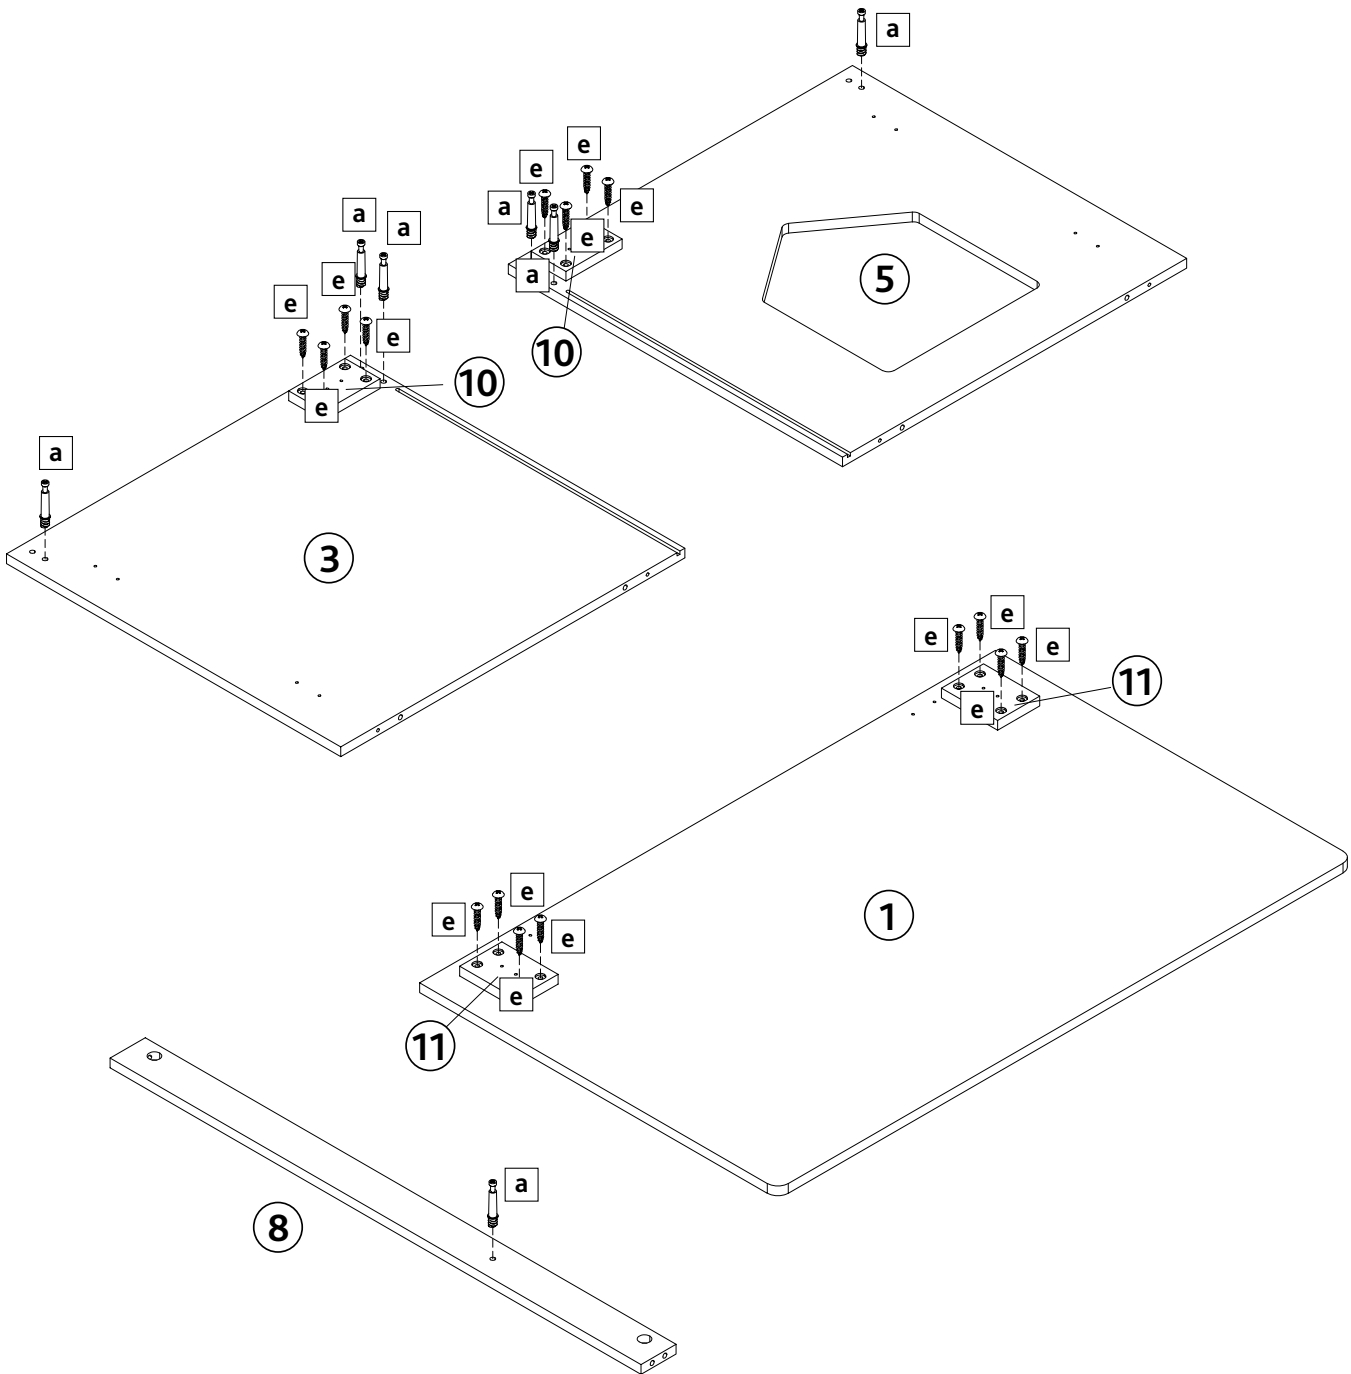

ASSEMBLY INSTRUCTIONS