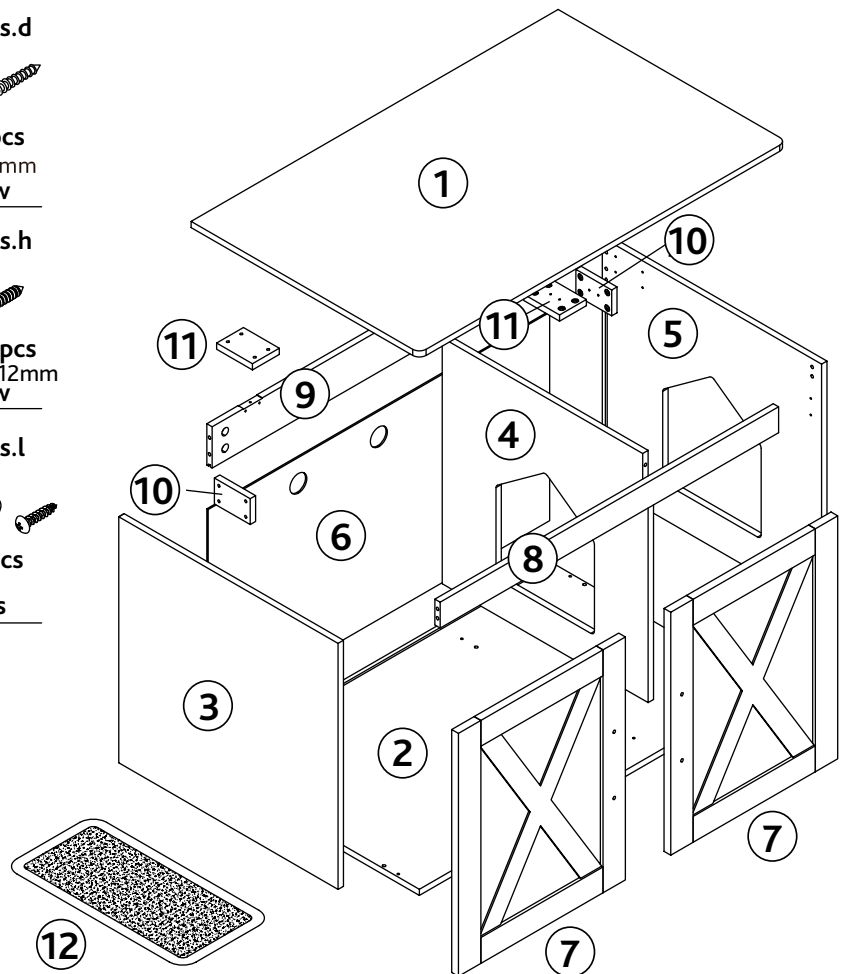

Assembly Instruction

Farmhouse Style Pet Home XL

Item No.		Color	Height
40225	Farmhouse Style Pet Home XL	greige	29.5 x 20.9 x 20.1 in. 75 x 53 x 51 cm

Pos. No.	Description	Measurement	Quantity	Item no.
Pos. 1	Top Panel	30.7 x 21.7 x 0.6 in. 78 x 55 x 1.5 cm	1	40225-10
Pos. 2	Bottom Panel	30 x 21.2 x 0.47 in. 76 x 54 x 1.2 cm	1	40225-11
Pos. 3	Side Panel without Entry	17.6 x 21.2 x 0.47 in. 44.8 x 53.9 x 1.2 cm	1	40225-20
Pos. 4	Divider Panel	17.6 x 21.2 x 0.47 in. 44.8 x 53.9 x 1.2 cm	1	40225-21
Pos. 5	Side Panel with Entry	17.6 x 21.2 x 0.47 in. 44.8 x 53.9 x 1.2 cm	1	40225-22
Pos. 6	Back Panel	29.2 x 15.9 x 0.1 in. 74.2 x 40.3 x 0.25 cm	1	40225-30
Pos. 7	Door Panel	17.4 x 14.4 x 0.6 in. 44.4 x 36.5 x 1.5 cm	2	40225-31
Pos. 8	Apron for Top Panel, doors	30 x 2 x 0.6 in. 73.5 x 5 x 1.5 cm	1	40225-40
Pos. 9	Apron for Top Panel, Back	30 x 2.7 x 0.6 in. 73.5 x 7 x 1.5 cm	1	40225-41
Pos. 10	Block for Side Panel	3 x 2 x 0.47 in. 8 x 5 x 1.2 cm	2	40225-42
Pos. 11	Block for Top Panel	3 x 2.4 x 0.47 in. 8 x 6 x 1.2 cm	2	40225-43
Pos. 12	Litter Mat, gray	26.5 x 26.5 x 0.5 in. 67 x 67 x 1.5 cm	1	4022-50

- | | | | |
|---|--|--|---|
| <p>Pos.a</p>  <p>x 7 pcs
Ø6x35mm
Cam Bolt</p> | <p>Pos.b</p>  <p>x 7 pcs
Ø15x10mm
Cam Bolt</p> | <p>Pos.c</p>  <p>x 8 pcs
Ø6x30mm
Dowel</p> | <p>Pos.d</p>  <p>x 8 pcs
Ø4x35mm
Screw</p> |
| <p>Pos.e</p>  <p>x 16 pcs
Ø4x20mm
Screw</p> | <p>Pos.f</p>  <p>x 8 pcs
Ø4x12mm
Screw</p> | <p>Pos.g</p>  <p>x 4 pcs
Hinge</p> | <p>Pos.h</p>  <p>x 16 pcs
Ø3.5x12mm
Screw</p> |
| <p>Pos.i</p>  <p>x 2 pcs
Hinge</p> | <p>Pos.j</p>  <p>x 10 pcs
Ø3x12mm
Screw</p> | <p>Pos.k</p>  <p>x 2 pcs
Hinge</p> | <p>Pos.l</p>  <p>x 5 pcs
Pads</p> |
| <p>Pos.m</p>  <p>x 1 pcs
Lift Hinge</p> | <p>Pos.n</p>  <p>x 1 pcs
Lift Hinge</p> | <p>Pos.o</p>  <p>x 5 pcs
Rear Panel hook</p> | |