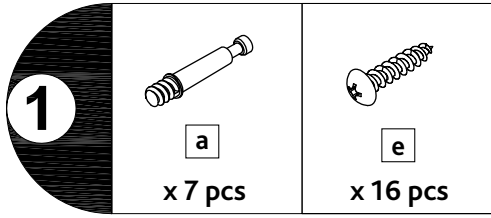

ASSEMBLY INSTRUCTIONS