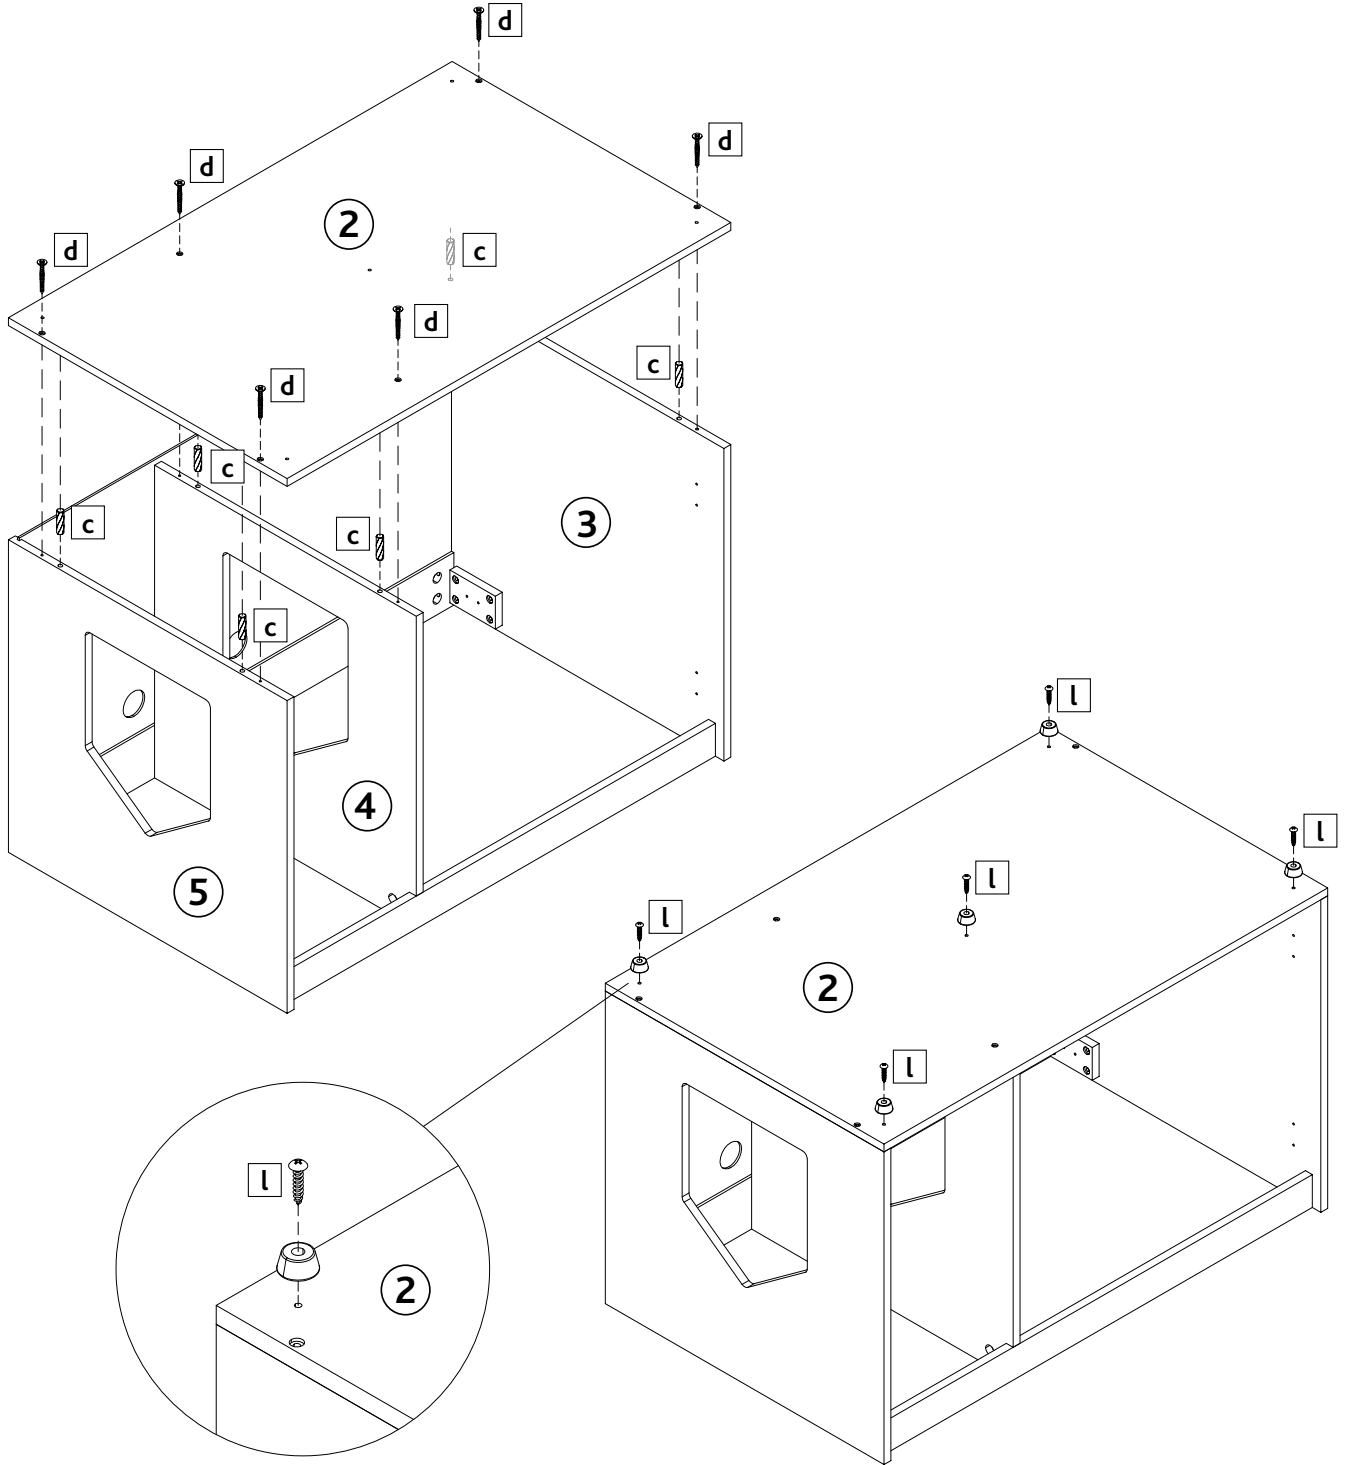

Assembly Instruction

Farmhouse Style Pet Home XL

Item No.		Color	Height
40225	Farmhouse Style Pet Home XL	greige	29.5 x 20.9 x 20.1 in. 75 x 53 x 51 cm

Pos. No.	Description	Measurement	Quantity	Item no.
Pos. 1	Top Panel	30.7 x 21.7 x 0.6 in. 78 x 55 x 1.5 cm	1	40225-10
Pos. 2	Bottom Panel	30 x 21.2 x 0.47 in. 76 x 54 x 1.2 cm	1	40225-11
Pos. 3	Side Panel without Entry	17.6 x 21.2 x 0.47 in. 44.8 x 53.9 x 1.2 cm	1	40225-20
Pos. 4	Divider Panel	17.6 x 21.2 x 0.47 in. 44.8 x 53.9 x 1.2 cm	1	40225-21
Pos. 5	Side Panel with Entry	17.6 x 21.2 x 0.47 in. 44.8 x 53.9 x 1.2 cm	1	40225-22
Pos. 6	Back Panel	29.2 x 15.9 x 0.1 in. 74.2 x 40.3 x 0.25 cm	1	40225-30
Pos. 7	Door Panel	17.4 x 14.4 x 0.6 in. 44.4 x 36.5 x 1.5 cm	2	40225-31
Pos. 8	Apron for Top Panel, doors	30 x 2 x 0.6 in. 73.5 x 5 x 1.5 cm	1	40225-40
Pos. 9	Apron for Top Panel, Back	30 x 2.7 x 0.6 in. 73.5 x 7 x 1.5 cm	1	40225-41
Pos. 10	Block for Side Panel	3 x 2 x 0.47 in. 8 x 5 x 1.2 cm	2	40225-42
Pos. 11	Block for Top Panel	3 x 2.4 x 0.47 in. 8 x 6 x 1.2 cm	2	40225-43
Pos. 12	Litter Mat, gray	26.5 x 26.5 x 0.5 in. 67 x 67 x 1.5 cm	1	4022-50

EN Advice:
Do not sit or stand on this product.
It is intended for pets only.
This product should be assembled by an adult.

ASSEMBLY INSTRUCTIONS

2				
	b x 1 pc	d x 2 pcs	g x 4 pcs	h x 8 pcs

5						  
	x 8 pcs	x 2 pcs	x 10 pcs	x 1 pc	x 1 pc	

6	 h x 8 pcs	 k x 2 pcs	 o x 5 pcs
---	--	--	--