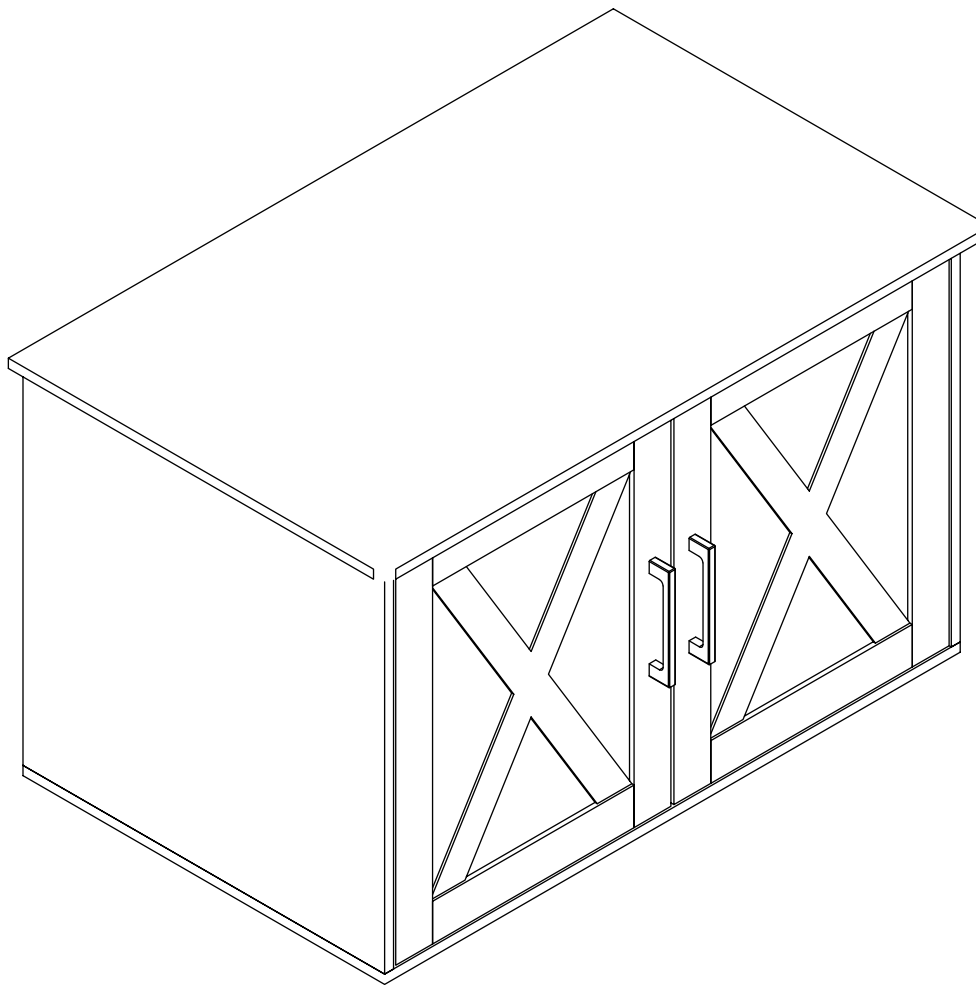

Assembly Instruction

Farmhouse Style Pet Home XL

Item No.		Color	Height
40225	Farmhouse Style Pet Home XL	greige	29.5 x 20.9 x 20.1 in. 75 x 53 x 51 cm

Pos. No.	Description	Measurement	Quantity	Item no.
Pos. 1	Top Panel	30.7 x 21.7 x 0.6 in. 78 x 55 x 1.5 cm	1	40225-10
Pos. 2	Bottom Panel	30 x 21.2 x 0.47 in. 76 x 54 x 1.2 cm	1	40225-11
Pos. 3	Side Panel without Entry	17.6 x 21.2 x 0.47 in. 44.8 x 53.9 x 1.2 cm	1	40225-20
Pos. 4	Divider Panel	17.6 x 21.2 x 0.47 in. 44.8 x 53.9 x 1.2 cm	1	40225-21
Pos. 5	Side Panel with Entry	17.6 x 21.2 x 0.47 in. 44.8 x 53.9 x 1.2 cm	1	40225-22
Pos. 6	Back Panel	29.2 x 15.9 x 0.1 in. 74.2 x 40.3 x 0.25 cm	1	40225-30
Pos. 7	Door Panel	17.4 x 14.4 x 0.6 in. 44.4 x 36.5 x 1.5 cm	2	40225-31
Pos. 8	Apron for Top Panel, doors	30 x 2 x 0.6 in. 73.5 x 5 x 1.5 cm	1	40225-40
Pos. 9	Apron for Top Panel, Back	30 x 2.7 x 0.6 in. 73.5 x 7 x 1.5 cm	1	40225-41
Pos. 10	Block for Side Panel	3 x 2 x 0.47 in. 8 x 5 x 1.2 cm	2	40225-42
Pos. 11	Block for Top Panel	3 x 2.4 x 0.47 in. 8 x 6 x 1.2 cm	2	40225-43
Pos. 12	Litter Mat, gray	26.5 x 26.5 x 0.5 in. 67 x 67 x 1.5 cm	1	4022-50