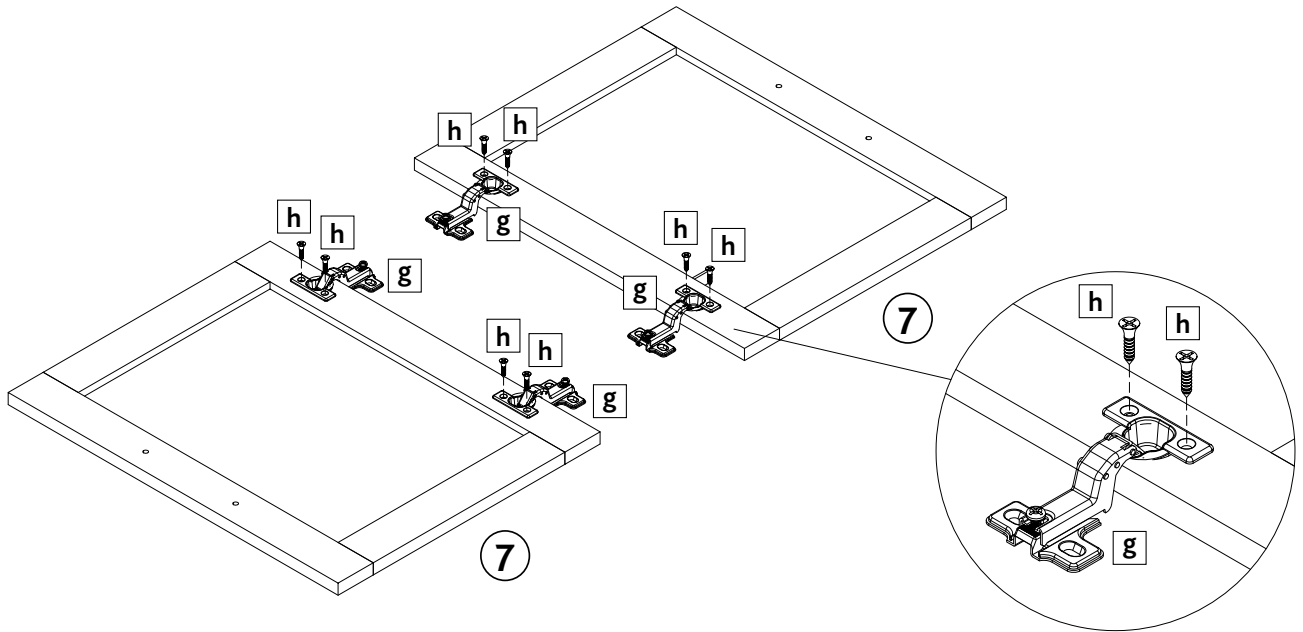

2				
	b x 1 pc	d x 2 pcs	g x 4 pcs	h x 8 pcs