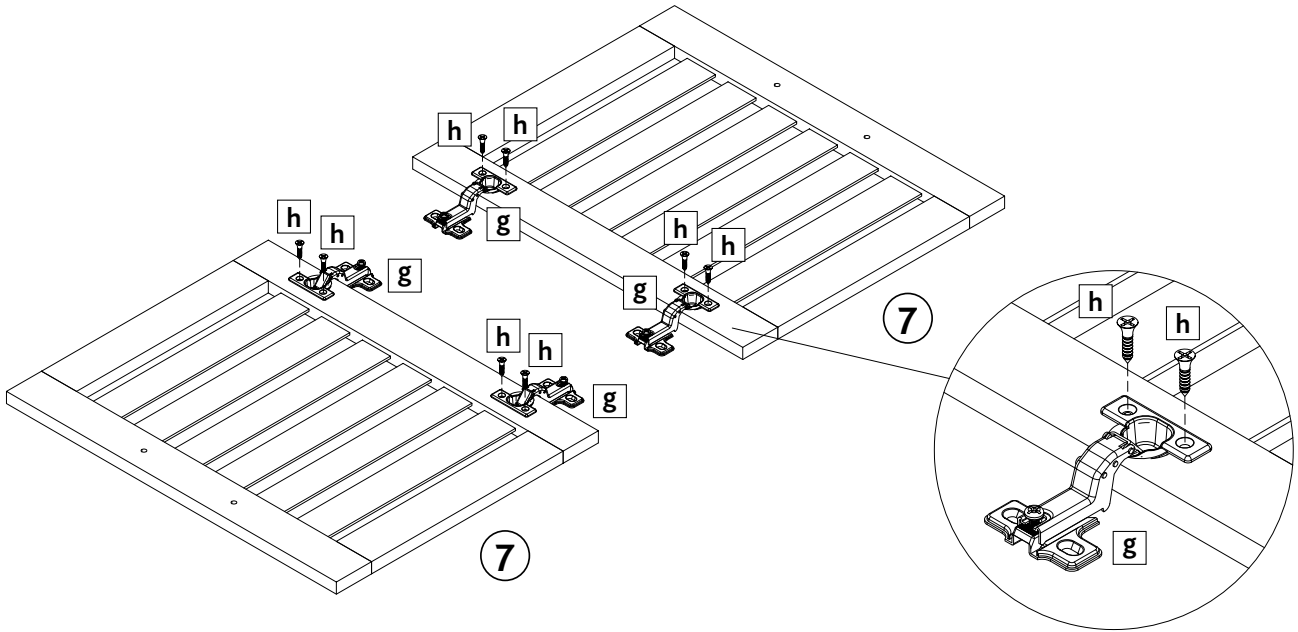

Assembly and Care Instruction

Cat Toilet House

Item No.		Color	Height
40226	Cat Toilet House	brown	29.5 x 20.9 x 20.1 in. 75 x 53 x 51 cm

Pos. No.	Description	Measurement	Quantity	Item no.
Pos. 1	Top Panel	30.7 x 21.7 x 0.6 in. 78 x 55 x 1.5 cm	1	40226-10
Pos. 2	Bottom Panel	30 x 21.2 x 0.47 in. 76 x 54 x 1.2 cm	1	40226-11
Pos. 3	Side Panel without Entry	17.6 x 21.2 x 0.47 in. 44.8 x 53.9 x 1.2 cm	1	40226-20
Pos. 4	Divider Panel	17.6 x 21.2 x 0.47 in. 44.8 x 53.9 x 1.2 cm	1	40226-21
Pos. 5	Side Panel with Entry	17.6 x 21.2 x 0.47 in. 44.8 x 53.9 x 1.2 cm	1	40226-22
Pos. 6	Back Panel	29.2 x 15.9 x 0.1 in. 74.2 x 40.3 x 0.25 cm	1	40226-30
Pos. 7	Door Panel	17.4 x 14.4 x 0.6 in. 44.4 x 36.5 x 1.5 cm	2	40226-31
Pos. 8	Apron for Top Panel, doors	30 x 2 x 0.6 in. 73.5 x 5 x 1.5 cm	1	40226-40
Pos. 9	Apron for Top Panel, Back	30 x 2.7 x 0.6 in. 73.5 x 7 x 1.5 cm	1	40226-41
Pos. 10	Block for Side Panel	3 x 2 x 0.47 in. 8 x 5 x 1.2 cm	2	40226-42
Pos. 11	Block for Top Panel	3 x 2.4 x 0.47 in. 8 x 6 x 1.2 cm	2	40226-43
Pos. 12	Litter Mat, gray	26.5 x 26.5 x 0.5 in. 67 x 67 x 1.5 cm	1	4022-50

EN Advice:
Do not sit or stand on this product.
It is intended for pets only.
This product should be assembled by an adult.

ASSEMBLY INSTRUCTIONS

1

a

x 7 pcs

e

x 16 pcs

2	 b x 1 pc	 d x 2 pcs	 g x 4 pcs	 h x 8 pcs
---	---	--	--	--