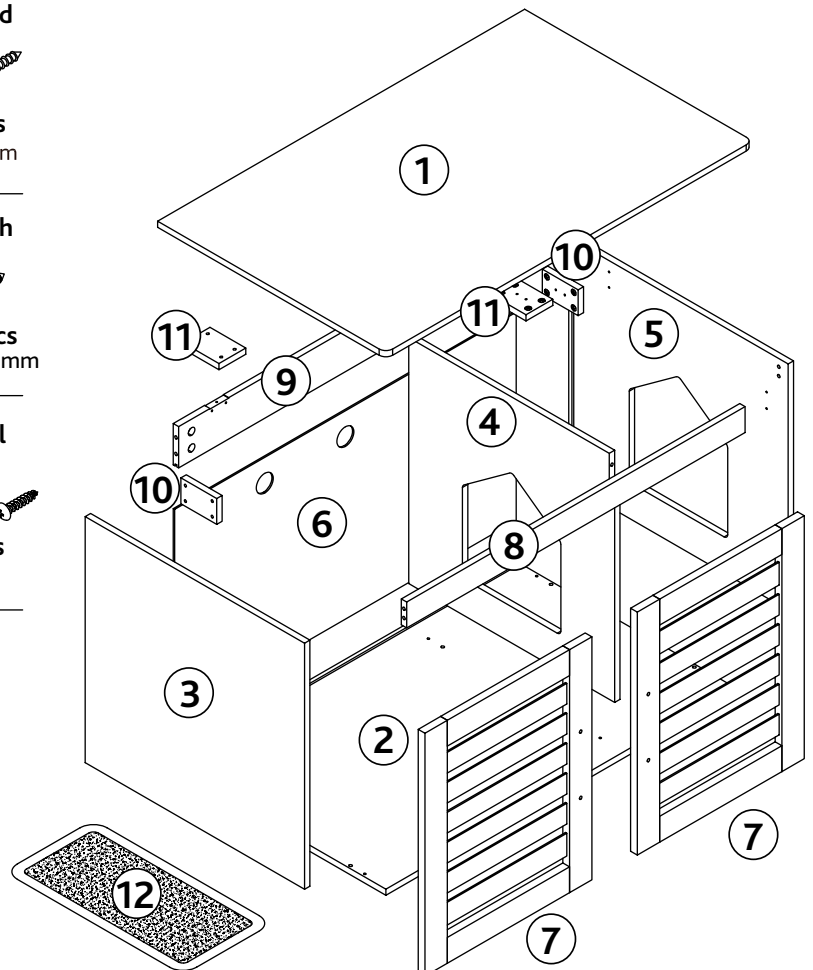

Assembly and Care Instruction

Cat Toilet House

Item No.		Color	Height
40226	Cat Toilet House	brown	29.5 x 20.9 x 20.1 in. 75 x 53 x 51 cm

Pos. No.	Description	Measurement	Quantity	Item no.
Pos. 1	Top Panel	30.7 x 21.7 x 0.6 in. 78 x 55 x 1.5 cm	1	40226-10
Pos. 2	Bottom Panel	30 x 21.2 x 0.47 in. 76 x 54 x 1.2 cm	1	40226-11
Pos. 3	Side Panel without Entry	17.6 x 21.2 x 0.47 in. 44.8 x 53.9 x 1.2 cm	1	40226-20
Pos. 4	Divider Panel	17.6 x 21.2 x 0.47 in. 44.8 x 53.9 x 1.2 cm	1	40226-21
Pos. 5	Side Panel with Entry	17.6 x 21.2 x 0.47 in. 44.8 x 53.9 x 1.2 cm	1	40226-22
Pos. 6	Back Panel	29.2 x 15.9 x 0.1 in. 74.2 x 40.3 x 0.25 cm	1	40226-30
Pos. 7	Door Panel	17.4 x 14.4 x 0.6 in. 44.4 x 36.5 x 1.5 cm	2	40226-31
Pos. 8	Apron for Top Panel, doors	30 x 2 x 0.6 in. 73.5 x 5 x 1.5 cm	1	40226-40
Pos. 9	Apron for Top Panel, Back	30 x 2.7 x 0.6 in. 73.5 x 7 x 1.5 cm	1	40226-41
Pos. 10	Block for Side Panel	3 x 2 x 0.47 in. 8 x 5 x 1.2 cm	2	40226-42
Pos. 11	Block for Top Panel	3 x 2.4 x 0.47 in. 8 x 6 x 1.2 cm	2	40226-43
Pos. 12	Litter Mat, gray	26.5 x 26.5 x 0.5 in. 67 x 67 x 1.5 cm	1	4022-50

- | | | | |
|---|--|--|---|
| <p>Pos.a</p>  <p>x 7 pcs
Ø6x35mm
Cam Bolt</p> | <p>Pos.b</p>  <p>x 7 pcs
Ø15x10mm
Cam Bolt</p> | <p>Pos.c</p>  <p>x 8 pcs
Ø6x30mm
Dowel</p> | <p>Pos.d</p>  <p>x 8 pcs
Ø4x35mm
Screw</p> |
| <p>Pos.e</p>  <p>x 16 pcs
Ø4x20mm
Screw</p> | <p>Pos.f</p>  <p>x 8 pcs
Ø4x12mm
Screw</p> | <p>Pos.g</p>  <p>x 4 pcs
Hinge</p> | <p>Pos.h</p>  <p>x 16 pcs
Ø3.5x12mm
Screw</p> |
| <p>Pos.i</p>  <p>x 2 pcs
Hinge</p> | <p>Pos.j</p>  <p>x 10 pcs
Ø3x12mm
Screw</p> | <p>Pos.k</p>  <p>x 2 pcs
Hinge</p> | <p>Pos.l</p>  <p>x 5 pcs
Pads</p> |
| <p>Pos.m</p>  <p>x 1 pcs
Lift Hinge</p> | <p>Pos.n</p>  <p>x 1 pcs
Lift Hinge</p> | <p>Pos.o</p>  <p>x 5 pcs
Rear Panel hook</p> | |