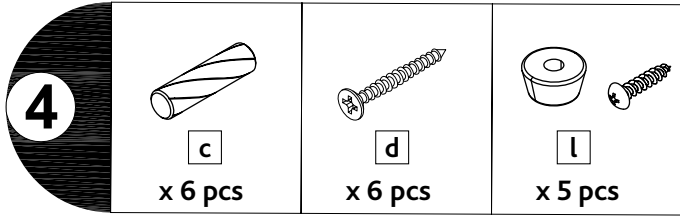

Assembly and Care Instruction

Cat Toilet House

Item No.		Color	Height
40226	Cat Toilet House	brown	29.5 x 20.9 x 20.1 in. 75 x 53 x 51 cm

Pos. No.	Description	Measurement	Quantity	Item no.
Pos. 1	Top Panel	30.7 x 21.7 x 0.6 in. 78 x 55 x 1.5 cm	1	40226-10
Pos. 2	Bottom Panel	30 x 21.2 x 0.47 in. 76 x 54 x 1.2 cm	1	40226-11
Pos. 3	Side Panel without Entry	17.6 x 21.2 x 0.47 in. 44.8 x 53.9 x 1.2 cm	1	40226-20
Pos. 4	Divider Panel	17.6 x 21.2 x 0.47 in. 44.8 x 53.9 x 1.2 cm	1	40226-21
Pos. 5	Side Panel with Entry	17.6 x 21.2 x 0.47 in. 44.8 x 53.9 x 1.2 cm	1	40226-22
Pos. 6	Back Panel	29.2 x 15.9 x 0.1 in. 74.2 x 40.3 x 0.25 cm	1	40226-30
Pos. 7	Door Panel	17.4 x 14.4 x 0.6 in. 44.4 x 36.5 x 1.5 cm	2	40226-31
Pos. 8	Apron for Top Panel, doors	30 x 2 x 0.6 in. 73.5 x 5 x 1.5 cm	1	40226-40
Pos. 9	Apron for Top Panel, Back	30 x 2.7 x 0.6 in. 73.5 x 7 x 1.5 cm	1	40226-41
Pos. 10	Block for Side Panel	3 x 2 x 0.47 in. 8 x 5 x 1.2 cm	2	40226-42
Pos. 11	Block for Top Panel	3 x 2.4 x 0.47 in. 8 x 6 x 1.2 cm	2	40226-43
Pos. 12	Litter Mat, gray	26.5 x 26.5 x 0.5 in. 67 x 67 x 1.5 cm	1	4022-50

EN Advice:
Do not sit or stand on this product.
It is intended for pets only.
This product should be assembled by an adult.

ASSEMBLY INSTRUCTIONS

1

a

x 7 pcs

e

x 16 pcs

2	 b x 1 pc	 d x 2 pcs	 g x 4 pcs	 h x 8 pcs
---	---	--	--	--