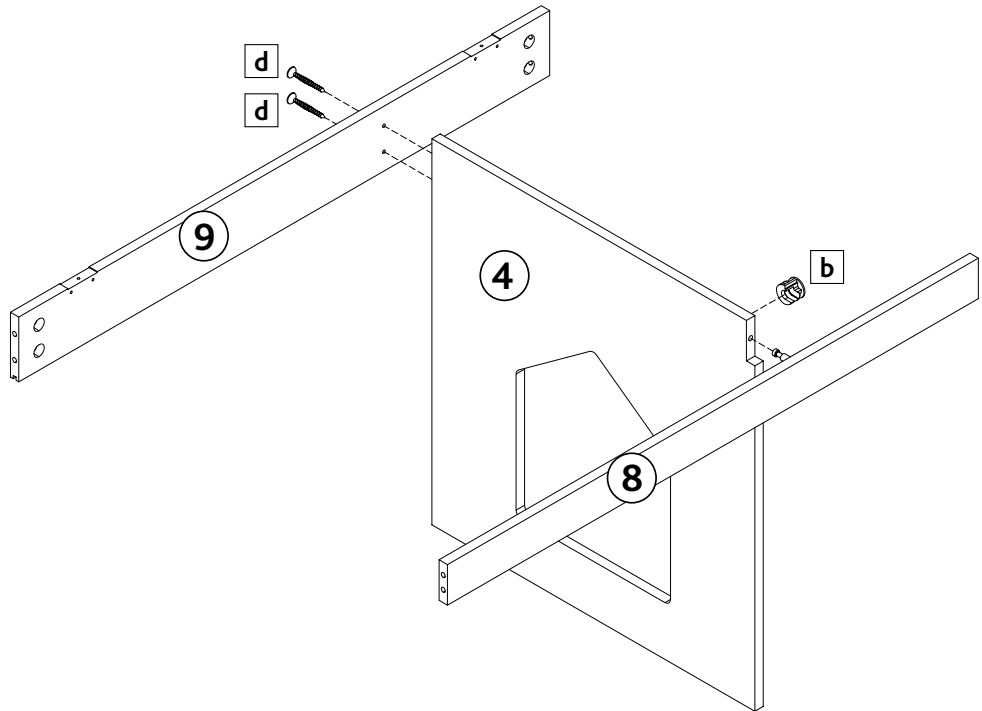

Assembly and Care Instruction

Cat Toilet House

Item No.		Color	Height
40226	Cat Toilet House	brown	29.5 x 20.9 x 20.1 in. 75 x 53 x 51 cm

Pos. No.	Description	Measurement	Quantity	Item no.
Pos. 1	Top Panel	30.7 x 21.7 x 0.6 in. 78 x 55 x 1.5 cm	1	40226-10
Pos. 2	Bottom Panel	30 x 21.2 x 0.47 in. 76 x 54 x 1.2 cm	1	40226-11
Pos. 3	Side Panel without Entry	17.6 x 21.2 x 0.47 in. 44.8 x 53.9 x 1.2 cm	1	40226-20
Pos. 4	Divider Panel	17.6 x 21.2 x 0.47 in. 44.8 x 53.9 x 1.2 cm	1	40226-21
Pos. 5	Side Panel with Entry	17.6 x 21.2 x 0.47 in. 44.8 x 53.9 x 1.2 cm	1	40226-22
Pos. 6	Back Panel	29.2 x 15.9 x 0.1 in. 74.2 x 40.3 x 0.25 cm	1	40226-30
Pos. 7	Door Panel	17.4 x 14.4 x 0.6 in. 44.4 x 36.5 x 1.5 cm	2	40226-31
Pos. 8	Apron for Top Panel, doors	30 x 2 x 0.6 in. 73.5 x 5 x 1.5 cm	1	40226-40
Pos. 9	Apron for Top Panel, Back	30 x 2.7 x 0.6 in. 73.5 x 7 x 1.5 cm	1	40226-41
Pos. 10	Block for Side Panel	3 x 2 x 0.47 in. 8 x 5 x 1.2 cm	2	40226-42
Pos. 11	Block for Top Panel	3 x 2.4 x 0.47 in. 8 x 6 x 1.2 cm	2	40226-43
Pos. 12	Litter Mat, gray	26.5 x 26.5 x 0.5 in. 67 x 67 x 1.5 cm	1	4022-50

EN Advice:
Do not sit or stand on this product.
It is intended for pets only.
This product should be assembled by an adult.

ASSEMBLY INSTRUCTIONS

1

a

x 7 pcs

e

x 16 pcs

2	 b x 1 pc	 d x 2 pcs	 g x 4 pcs	 h x 8 pcs
---	---	--	--	--