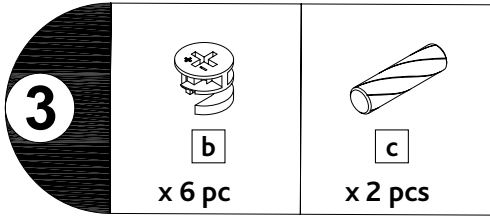

Assembly and Care Instruction

Cat Toilet House

Item No.		Color	Height
40226	Cat Toilet House	brown	29.5 x 20.9 x 20.1 in. 75 x 53 x 51 cm

Pos. No.	Description	Measurement	Quantity	Item no.
Pos. 1	Top Panel	30.7 x 21.7 x 0.6 in. 78 x 55 x 1.5 cm	1	40226-10
Pos. 2	Bottom Panel	30 x 21.2 x 0.47 in. 76 x 54 x 1.2 cm	1	40226-11
Pos. 3	Side Panel without Entry	17.6 x 21.2 x 0.47 in. 44.8 x 53.9 x 1.2 cm	1	40226-20
Pos. 4	Divider Panel	17.6 x 21.2 x 0.47 in. 44.8 x 53.9 x 1.2 cm	1	40226-21
Pos. 5	Side Panel with Entry	17.6 x 21.2 x 0.47 in. 44.8 x 53.9 x 1.2 cm	1	40226-22
Pos. 6	Back Panel	29.2 x 15.9 x 0.1 in. 74.2 x 40.3 x 0.25 cm	1	40226-30
Pos. 7	Door Panel	17.4 x 14.4 x 0.6 in. 44.4 x 36.5 x 1.5 cm	2	40226-31
Pos. 8	Apron for Top Panel, doors	30 x 2 x 0.6 in. 73.5 x 5 x 1.5 cm	1	40226-40
Pos. 9	Apron for Top Panel, Back	30 x 2.7 x 0.6 in. 73.5 x 7 x 1.5 cm	1	40226-41
Pos. 10	Block for Side Panel	3 x 2 x 0.47 in. 8 x 5 x 1.2 cm	2	40226-42
Pos. 11	Block for Top Panel	3 x 2.4 x 0.47 in. 8 x 6 x 1.2 cm	2	40226-43
Pos. 12	Litter Mat, gray	26.5 x 26.5 x 0.5 in. 67 x 67 x 1.5 cm	1	4022-50

EN Advice:
Do not sit or stand on this product.
It is intended for pets only.
This product should be assembled by an adult.

ASSEMBLY INSTRUCTIONS

1

a

x 7 pcs

e

x 16 pcs

2	 b x 1 pc	 d x 2 pcs	 g x 4 pcs	 h x 8 pcs
---	---	--	--	--