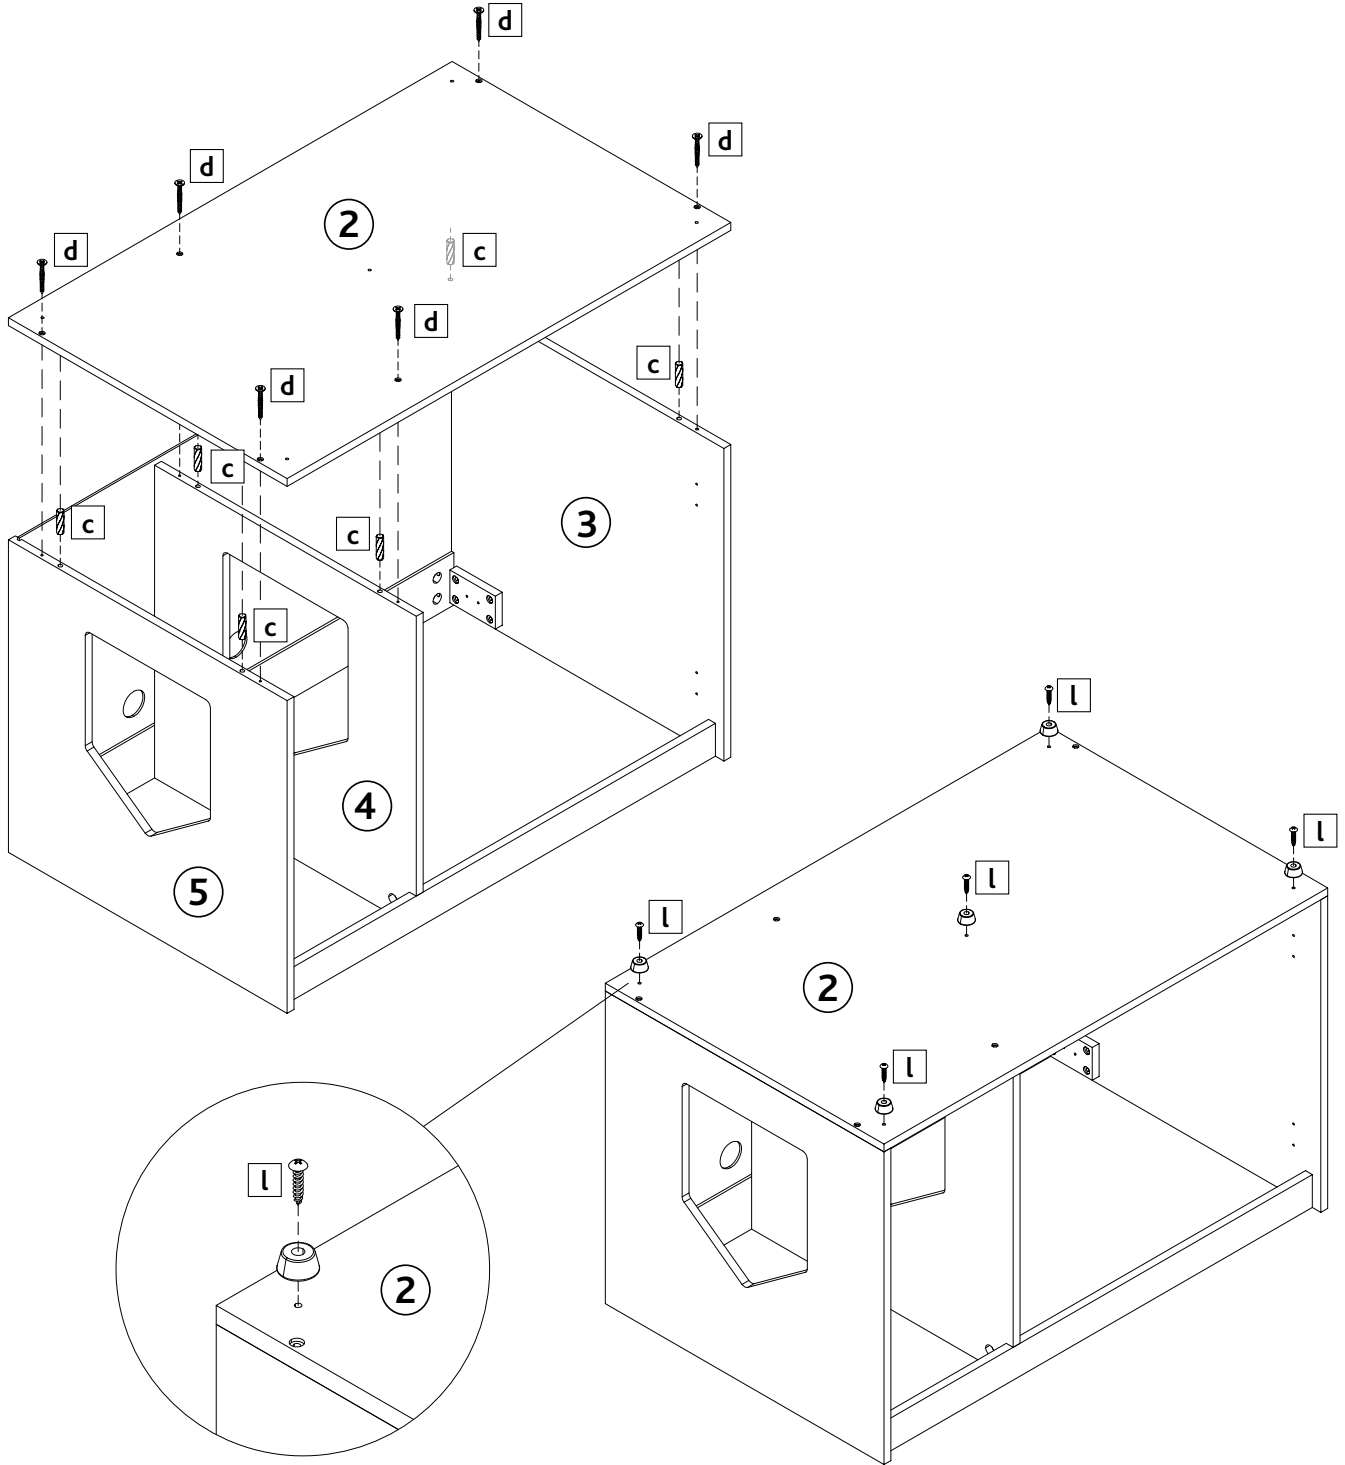

Assembly and Care Instruction

Cat Toilet House

Item No.		Color	Height
40226	Cat Toilet House	brown	29.5 x 20.9 x 20.1 in. 75 x 53 x 51 cm

Pos. No.	Description	Measurement	Quantity	Item no.
Pos. 1	Top Panel	30.7 x 21.7 x 0.6 in. 78 x 55 x 1.5 cm	1	40226-10
Pos. 2	Bottom Panel	30 x 21.2 x 0.47 in. 76 x 54 x 1.2 cm	1	40226-11
Pos. 3	Side Panel without Entry	17.6 x 21.2 x 0.47 in. 44.8 x 53.9 x 1.2 cm	1	40226-20
Pos. 4	Divider Panel	17.6 x 21.2 x 0.47 in. 44.8 x 53.9 x 1.2 cm	1	40226-21
Pos. 5	Side Panel with Entry	17.6 x 21.2 x 0.47 in. 44.8 x 53.9 x 1.2 cm	1	40226-22
Pos. 6	Back Panel	29.2 x 15.9 x 0.1 in. 74.2 x 40.3 x 0.25 cm	1	40226-30
Pos. 7	Door Panel	17.4 x 14.4 x 0.6 in. 44.4 x 36.5 x 1.5 cm	2	40226-31
Pos. 8	Apron for Top Panel, doors	30 x 2 x 0.6 in. 73.5 x 5 x 1.5 cm	1	40226-40
Pos. 9	Apron for Top Panel, Back	30 x 2.7 x 0.6 in. 73.5 x 7 x 1.5 cm	1	40226-41
Pos. 10	Block for Side Panel	3 x 2 x 0.47 in. 8 x 5 x 1.2 cm	2	40226-42
Pos. 11	Block for Top Panel	3 x 2.4 x 0.47 in. 8 x 6 x 1.2 cm	2	40226-43
Pos. 12	Litter Mat, gray	26.5 x 26.5 x 0.5 in. 67 x 67 x 1.5 cm	1	4022-50

EN Advice:
Do not sit or stand on this product.
It is intended for pets only.
This product should be assembled by an adult.

ASSEMBLY INSTRUCTIONS

1

a

x 7 pcs

e

x 16 pcs

2	 b x 1 pc	 d x 2 pcs	 g x 4 pcs	 h x 8 pcs
---	---	--	--	--