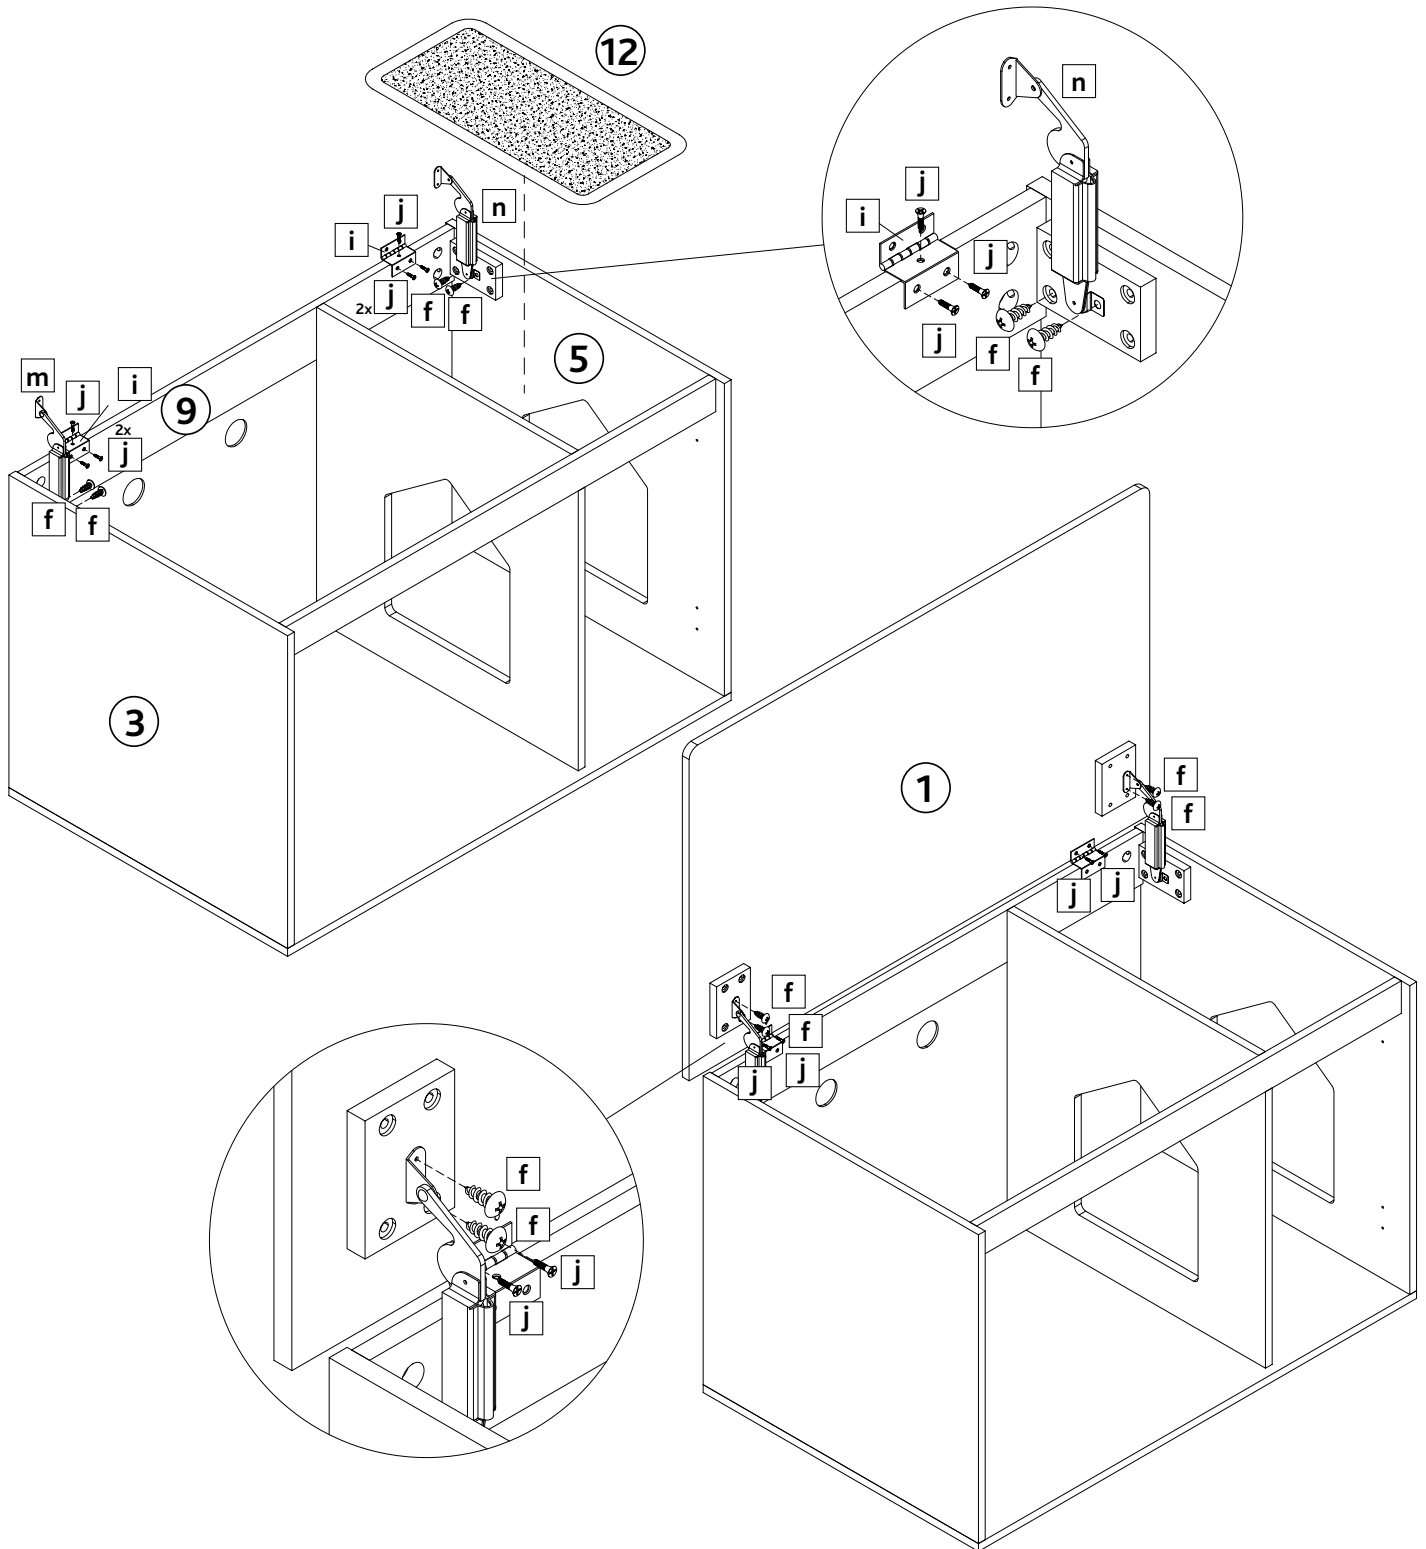

Assembly and Care Instruction

Cat Toilet House

Item No.		Color	Height
40226	Cat Toilet House	brown	29.5 x 20.9 x 20.1 in. 75 x 53 x 51 cm

Pos. No.	Description	Measurement	Quantity	Item no.
Pos. 1	Top Panel	30.7 x 21.7 x 0.6 in. 78 x 55 x 1.5 cm	1	40226-10
Pos. 2	Bottom Panel	30 x 21.2 x 0.47 in. 76 x 54 x 1.2 cm	1	40226-11
Pos. 3	Side Panel without Entry	17.6 x 21.2 x 0.47 in. 44.8 x 53.9 x 1.2 cm	1	40226-20
Pos. 4	Divider Panel	17.6 x 21.2 x 0.47 in. 44.8 x 53.9 x 1.2 cm	1	40226-21
Pos. 5	Side Panel with Entry	17.6 x 21.2 x 0.47 in. 44.8 x 53.9 x 1.2 cm	1	40226-22
Pos. 6	Back Panel	29.2 x 15.9 x 0.1 in. 74.2 x 40.3 x 0.25 cm	1	40226-30
Pos. 7	Door Panel	17.4 x 14.4 x 0.6 in. 44.4 x 36.5 x 1.5 cm	2	40226-31
Pos. 8	Apron for Top Panel, doors	30 x 2 x 0.6 in. 73.5 x 5 x 1.5 cm	1	40226-40
Pos. 9	Apron for Top Panel, Back	30 x 2.7 x 0.6 in. 73.5 x 7 x 1.5 cm	1	40226-41
Pos. 10	Block for Side Panel	3 x 2 x 0.47 in. 8 x 5 x 1.2 cm	2	40226-42
Pos. 11	Block for Top Panel	3 x 2.4 x 0.47 in. 8 x 6 x 1.2 cm	2	40226-43
Pos. 12	Litter Mat, gray	26.5 x 26.5 x 0.5 in. 67 x 67 x 1.5 cm	1	4022-50

EN Advice:
Do not sit or stand on this product.
It is intended for pets only.
This product should be assembled by an adult.

ASSEMBLY INSTRUCTIONS

1

a

x 7 pcs

e

x 16 pcs

2	 b x 1 pc	 d x 2 pcs	 g x 4 pcs	 h x 8 pcs
---	---	--	--	--

5

f
 x 8 pcs

i
 x 2 pcs

j
 x 10 pcs

m
 x 1 pc

n
 x 1 pc

6			
	h	k	o
	x 8 pcs	x 2 pcs	x 5 pcs