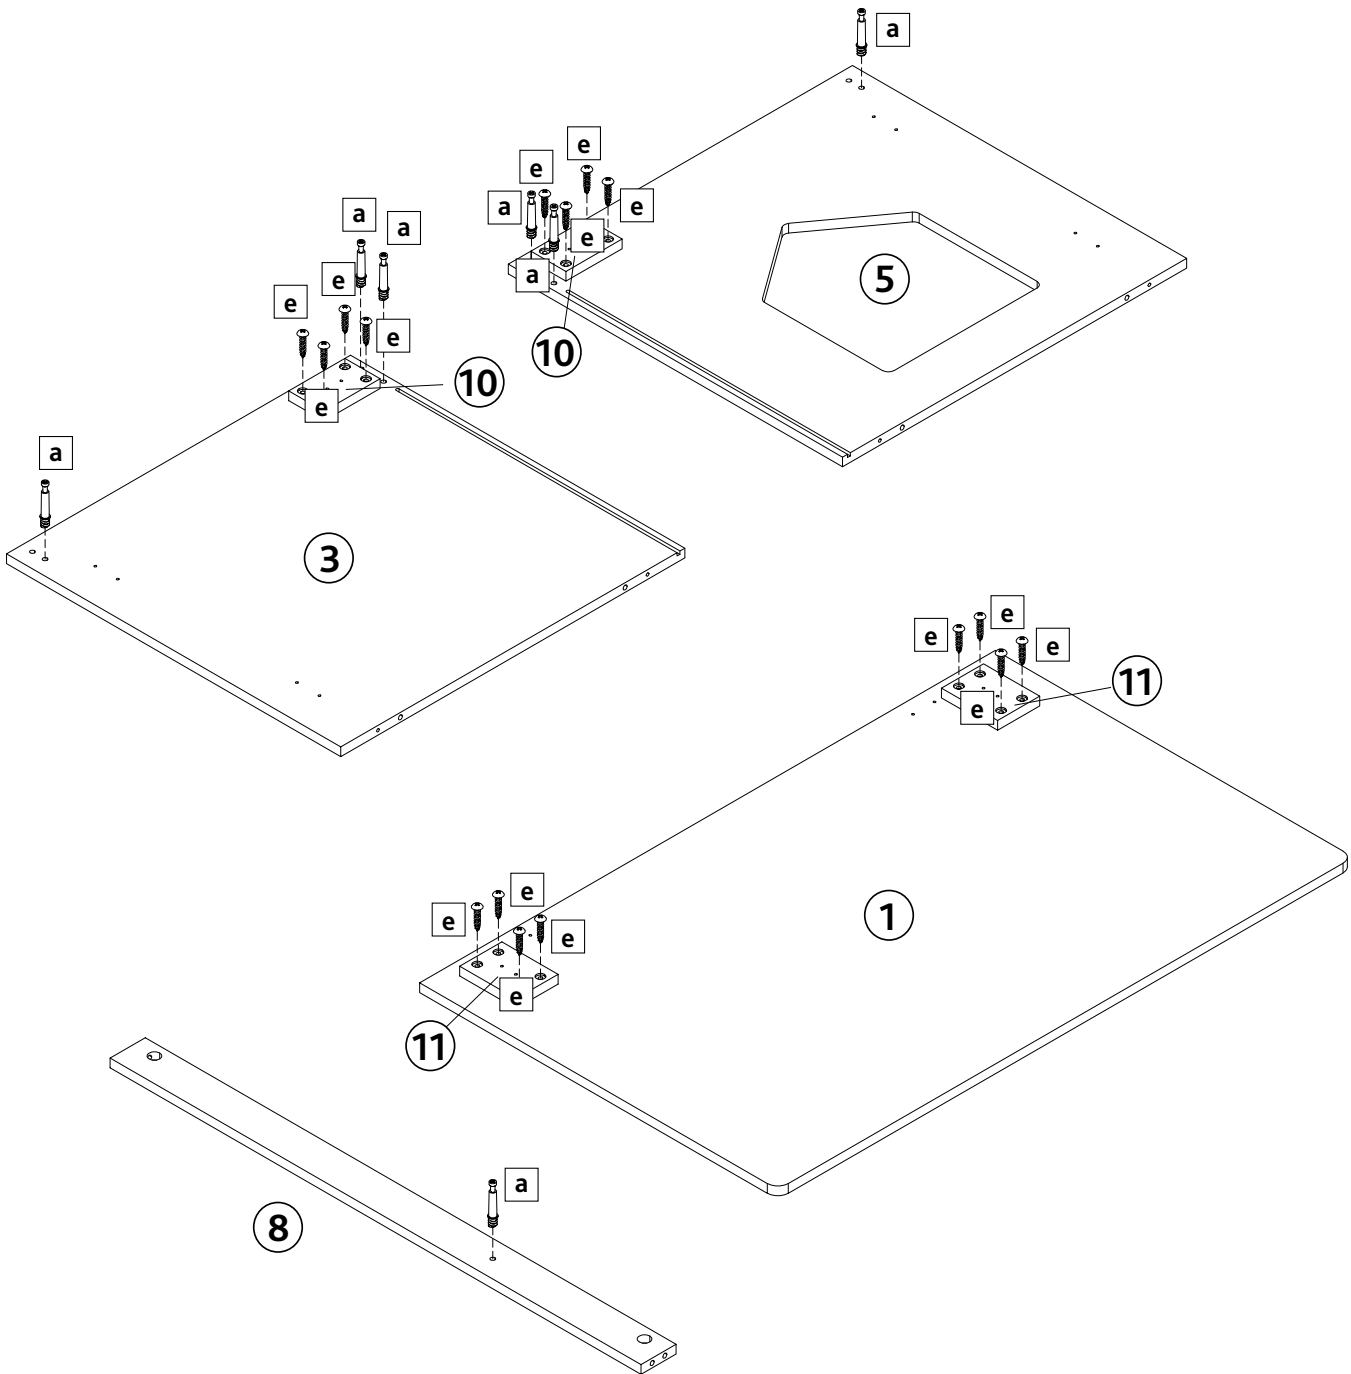

Assembly and Care Instruction

Cat Toilet House

Item No.		Color	Height
40226	Cat Toilet House	brown	29.5 x 20.9 x 20.1 in. 75 x 53 x 51 cm

Pos. No.	Description	Measurement	Quantity	Item no.
Pos. 1	Top Panel	30.7 x 21.7 x 0.6 in. 78 x 55 x 1.5 cm	1	40226-10
Pos. 2	Bottom Panel	30 x 21.2 x 0.47 in. 76 x 54 x 1.2 cm	1	40226-11
Pos. 3	Side Panel without Entry	17.6 x 21.2 x 0.47 in. 44.8 x 53.9 x 1.2 cm	1	40226-20
Pos. 4	Divider Panel	17.6 x 21.2 x 0.47 in. 44.8 x 53.9 x 1.2 cm	1	40226-21
Pos. 5	Side Panel with Entry	17.6 x 21.2 x 0.47 in. 44.8 x 53.9 x 1.2 cm	1	40226-22
Pos. 6	Back Panel	29.2 x 15.9 x 0.1 in. 74.2 x 40.3 x 0.25 cm	1	40226-30
Pos. 7	Door Panel	17.4 x 14.4 x 0.6 in. 44.4 x 36.5 x 1.5 cm	2	40226-31
Pos. 8	Apron for Top Panel, doors	30 x 2 x 0.6 in. 73.5 x 5 x 1.5 cm	1	40226-40
Pos. 9	Apron for Top Panel, Back	30 x 2.7 x 0.6 in. 73.5 x 7 x 1.5 cm	1	40226-41
Pos. 10	Block for Side Panel	3 x 2 x 0.47 in. 8 x 5 x 1.2 cm	2	40226-42
Pos. 11	Block for Top Panel	3 x 2.4 x 0.47 in. 8 x 6 x 1.2 cm	2	40226-43
Pos. 12	Litter Mat, gray	26.5 x 26.5 x 0.5 in. 67 x 67 x 1.5 cm	1	4022-50

EN Advice:
Do not sit or stand on this product.
It is intended for pets only.
This product should be assembled by an adult.

ASSEMBLY INSTRUCTIONS

1

a

x 7 pcs

e

x 16 pcs

2	 b x 1 pc	 d x 2 pcs	 g x 4 pcs	 h x 8 pcs
---	---	--	--	--

5

f
 x 8 pcs

i
 x 2 pcs

j
 x 10 pcs

m
 x 1 pc

n
 x 1 pc

6			
	h	k	o
	x 8 pcs	x 2 pcs	x 5 pcs