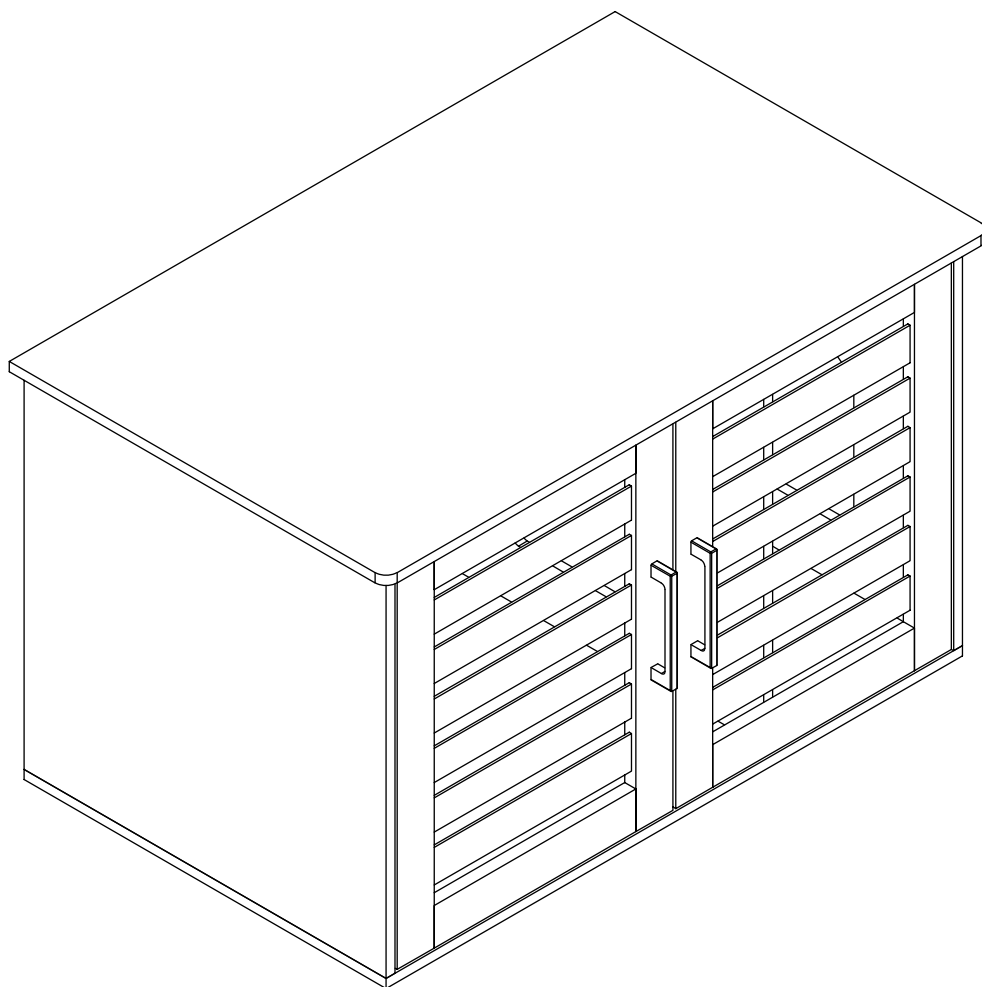

Assembly and Care Instruction

Cat Toilet House

Item No.		Color	Height
40226	Cat Toilet House	brown	29.5 x 20.9 x 20.1 in. 75 x 53 x 51 cm

Pos. No.	Description	Measurement	Quantity	Item no.
Pos. 1	Top Panel	30.7 x 21.7 x 0.6 in. 78 x 55 x 1.5 cm	1	40226-10
Pos. 2	Bottom Panel	30 x 21.2 x 0.47 in. 76 x 54 x 1.2 cm	1	40226-11
Pos. 3	Side Panel without Entry	17.6 x 21.2 x 0.47 in. 44.8 x 53.9 x 1.2 cm	1	40226-20
Pos. 4	Divider Panel	17.6 x 21.2 x 0.47 in. 44.8 x 53.9 x 1.2 cm	1	40226-21
Pos. 5	Side Panel with Entry	17.6 x 21.2 x 0.47 in. 44.8 x 53.9 x 1.2 cm	1	40226-22
Pos. 6	Back Panel	29.2 x 15.9 x 0.1 in. 74.2 x 40.3 x 0.25 cm	1	40226-30
Pos. 7	Door Panel	17.4 x 14.4 x 0.6 in. 44.4 x 36.5 x 1.5 cm	2	40226-31
Pos. 8	Apron for Top Panel, doors	30 x 2 x 0.6 in. 73.5 x 5 x 1.5 cm	1	40226-40
Pos. 9	Apron for Top Panel, Back	30 x 2.7 x 0.6 in. 73.5 x 7 x 1.5 cm	1	40226-41
Pos. 10	Block for Side Panel	3 x 2 x 0.47 in. 8 x 5 x 1.2 cm	2	40226-42
Pos. 11	Block for Top Panel	3 x 2.4 x 0.47 in. 8 x 6 x 1.2 cm	2	40226-43
Pos. 12	Litter Mat, gray	26.5 x 26.5 x 0.5 in. 67 x 67 x 1.5 cm	1	4022-50

- | | | | |
|---|--|--|---|
| <p>Pos.a</p>  <p>x 7 pcs
Ø6x35mm
Cam Bolt</p> | <p>Pos.b</p>  <p>x 7 pcs
Ø15x10mm
Cam Bolt</p> | <p>Pos.c</p>  <p>x 8 pcs
Ø6x30mm
Dowel</p> | <p>Pos.d</p>  <p>x 8 pcs
Ø4x35mm
Screw</p> |
| <p>Pos.e</p>  <p>x 16 pcs
Ø4x20mm
Screw</p> | <p>Pos.f</p>  <p>x 8 pcs
Ø4x12mm
Screw</p> | <p>Pos.g</p>  <p>x 4 pcs
Hinge</p> | <p>Pos.h</p>  <p>x 16 pcs
Ø3.5x12mm
Screw</p> |
| <p>Pos.i</p>  <p>x 2 pcs
Hinge</p> | <p>Pos.j</p>  <p>x 10 pcs
Ø3x12mm
Screw</p> | <p>Pos.k</p>  <p>x 2 pcs
Hinge</p> | <p>Pos.l</p>  <p>x 5 pcs
Pads</p> |
| <p>Pos.m</p>  <p>x 1 pcs
Lift Hinge</p> | <p>Pos.n</p>  <p>x 1 pcs
Lift Hinge</p> | <p>Pos.o</p>  <p>x 5 pcs
Rear Panel hook</p> | |