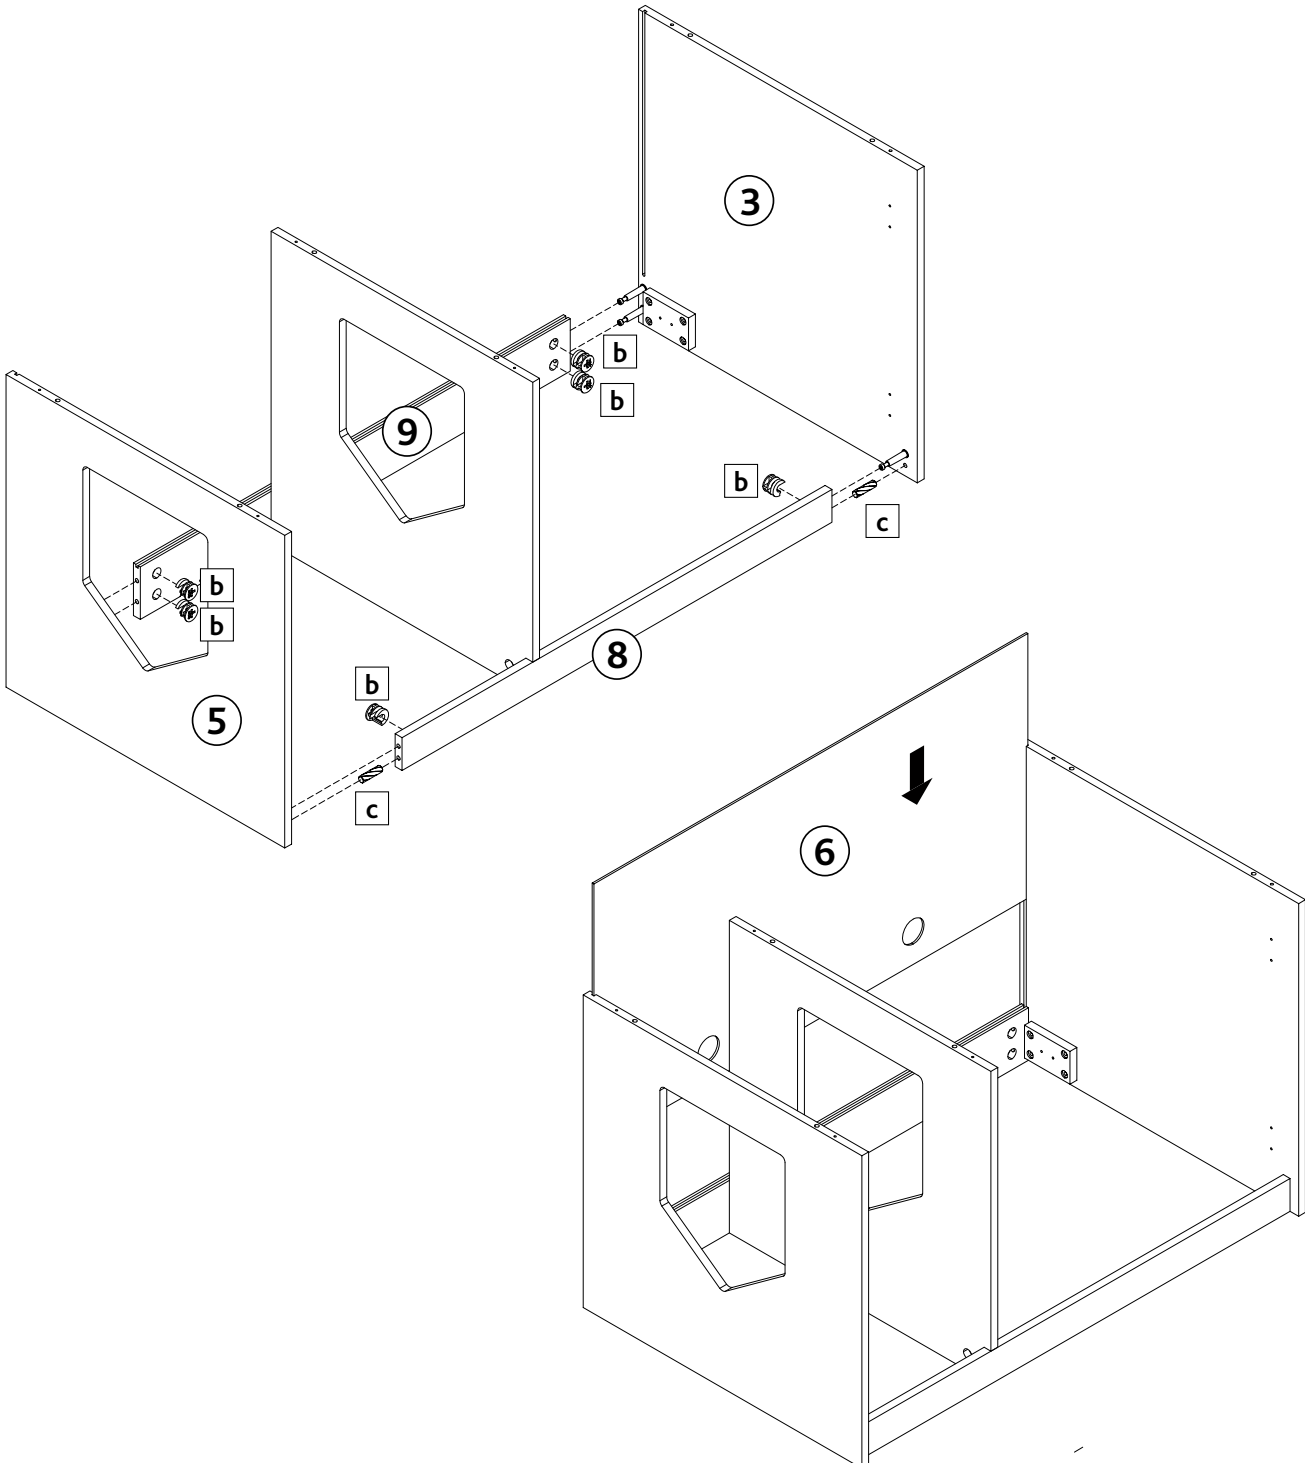

Assembly and Care Instruction

Cat Toilet House

Item No.		Color	Height
40226	Cat Toilet House	brown	29.5 x 20.9 x 20.1 in. 75 x 53 x 51 cm

Pos. No.	Description	Measurement	Quantity	Item no.
Pos. 1	Top Panel	30.7 x 21.7 x 0.6 in. 78 x 55 x 1.5 cm	1	40226-10
Pos. 2	Bottom Panel	30 x 21.2 x 0.47 in. 76 x 54 x 1.2 cm	1	40226-11
Pos. 3	Side Panel without Entry	17.6 x 21.2 x 0.47 in. 44.8 x 53.9 x 1.2 cm	1	40226-20
Pos. 4	Divider Panel	17.6 x 21.2 x 0.47 in. 44.8 x 53.9 x 1.2 cm	1	40226-21
Pos. 5	Side Panel with Entry	17.6 x 21.2 x 0.47 in. 44.8 x 53.9 x 1.2 cm	1	40226-22
Pos. 6	Back Panel	29.2 x 15.9 x 0.1 in. 74.2 x 40.3 x 0.25 cm	1	40226-30
Pos. 7	Door Panel	17.4 x 14.4 x 0.6 in. 44.4 x 36.5 x 1.5 cm	2	40226-31
Pos. 8	Apron for Top Panel, doors	30 x 2 x 0.6 in. 73.5 x 5 x 1.5 cm	1	40226-40
Pos. 9	Apron for Top Panel, Back	30 x 2.7 x 0.6 in. 73.5 x 7 x 1.5 cm	1	40226-41
Pos. 10	Block for Side Panel	3 x 2 x 0.47 in. 8 x 5 x 1.2 cm	2	40226-42
Pos. 11	Block for Top Panel	3 x 2.4 x 0.47 in. 8 x 6 x 1.2 cm	2	40226-43
Pos. 12	Litter Mat, gray	26.5 x 26.5 x 0.5 in. 67 x 67 x 1.5 cm	1	4022-50

EN Advice:
Do not sit or stand on this product.
It is intended for pets only.
This product should be assembled by an adult.

ASSEMBLY INSTRUCTIONS

1

a

x 7 pcs

e

x 16 pcs

2	 b x 1 pc	 d x 2 pcs	 g x 4 pcs	 h x 8 pcs
---	---	--	--	--