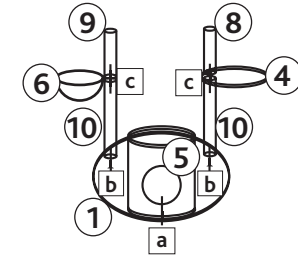

Item No.	Cat Tree	Color	Height	Color Code
4475	Anna	beige/brown	32.6 in., 83 cm	5
		gray		6

Pos. No.	Description	Measurement in mm	Quantity	Item No.	Item No.
Pos. 1	Bottom plate	"DIAM 23.6 x 0.8 in. ø 600 x 20 mm"	1	44755-10	44756-10
Pos. 2	Middle lying plate, with hole	"DIAM 23.6 x 0.8 in. ø 600 x 20 mm"	1	44755-11	44756-11
Pos. 3	Bed with toy on string	"DIAM 23.6 x 3.1 in. ø 600 x 80 mm"	1	44755-12	44756-12
Pos. 4	Platform	"DIAM 11.8 x 0.6 in. ø 300 x 15 mm"	1	44755-13	44756-13
Pos. 5	Cave	"DIAM 13.4 x 9.8 in. ø 340 x 250 mm"	2	44755-14	44756-14
Pos. 6	Hammock	"DIAM 15 in. ø 380 mm"	2	44755-15	44756-15
Pos. 7	Post for cave, plush	"DIAM 1.2 x 8.7 in. ø 30 x 220 mm"	6	44755-20	44756-20
Pos. 8	Post, plush	"DIAM 3.4 x 7.5 in. ø 87 x 190 mm"	1	44755-21	44756-21
Pos. 9	Post, plush	"DIAM 3.4 x 7.9 in. ø 87 x 200 mm"	2	44755-22	44756-22
Pos. 10	Post, plush	"DIAM 3.4 x 13 in. ø 87 x 330 mm"	2	44755-23	44756-23
Pos. 11	Post with spacer bolt, plush	"DIAM 3.4 x 7.9 in. ø 87 x 200 mm"	1	44755-30	44756-30
Pos. 12	Scratching post	"DIAM 3.4 x 11.4 in. ø 87 x 290 mm"	1	44755-31	44756-31
Pos. 13	Scratching post	"DIAM 3.4 x 13 in. ø 87 x 330 mm"	1	44755-32	44756-32
Pos. 14	Scratching post with spacer bolt	"DIAM 3.4 x 12.2 in. ø 87 x 310 mm"	1	44755-33	44756-33
Pos. a	Countersunk screw	"M0.3 x 1.2 in. M8 x 30 mm"	1	4475-60	
Pos. b	Countersunk screw	"M0.3 x 1.4 in. M8 x 35 mm"	18		
Pos. c	Thread screw	"M0.3 x 2.6 in. M8 x 65 mm"	5		
Pos. d	Allen Key		1		

EN Advice:
 This product should be assembled by an adult.
 Please assemble the scratching tree top down!
 Please check the screws regularly and retighten them if necessary.
 Please assemble cat tree from top down!

STEP 1

STEP 2

STEP 3

STEP 4

STEP 5

STEP 6
