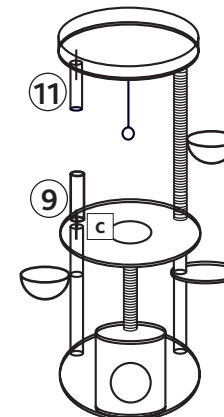

Item No.	Cat Tree	Color	Height	Color Code
4475	Anna	beige/brown	32.6 in., 83 cm	5
		gray		6

Pos. No.	Description	Measurement in mm	Quantity	Item No.	Item No.
Pos. 1	Bottom plate	"DIAM 23.6 x 0.8 in. ø 600 x 20 mm"	1	44755-10	44756-10
Pos. 2	Middle lying plate, with hole	"DIAM 23.6 x 0.8 in. ø 600 x 20 mm"	1	44755-11	44756-11
Pos. 3	Bed with toy on string	"DIAM 23.6 x 3.1 in. ø 600 x 80 mm"	1	44755-12	44756-12
Pos. 4	Platform	"DIAM 11.8 x 0.6 in. ø 300 x 15 mm"	1	44755-13	44756-13
Pos. 5	Cave	"DIAM 13.4 x 9.8 in. ø 340 x 250 mm"	2	44755-14	44756-14
Pos. 6	Hammock	"DIAM 15 in. ø 380 mm"	2	44755-15	44756-15
Pos. 7	Post for cave, plush	"DIAM 1.2 x 8.7 in. ø 30 x 220 mm"	6	44755-20	44756-20
Pos. 8	Post, plush	"DIAM 3.4 x 7.5 in. ø 87 x 190 mm"	1	44755-21	44756-21
Pos. 9	Post, plush	"DIAM 3.4 x 7.9 in. ø 87 x 200 mm"	2	44755-22	44756-22
Pos. 10	Post, plush	"DIAM 3.4 x 13 in. ø 87 x 330 mm"	2	44755-23	44756-23
Pos. 11	Post with spacer bolt, plush	"DIAM 3.4 x 7.9 in. ø 87 x 200 mm"	1	44755-30	44756-30
Pos. 12	Scratching post	"DIAM 3.4 x 11.4 in. ø 87 x 290 mm"	1	44755-31	44756-31
Pos. 13	Scratching post	"DIAM 3.4 x 13 in. ø 87 x 330 mm"	1	44755-32	44756-32
Pos. 14	Scratching post with spacer bolt	"DIAM 3.4 x 12.2 in. ø 87 x 310 mm"	1	44755-33	44756-33
Pos. a	Countersunk screw	"M0.3 x 1.2 in. M8 x 30 mm"	1	4475-60	
Pos. b	Countersunk screw	"M0.3 x 1.4 in. M8 x 35 mm"	18		
Pos. c	Thread screw	"M0.3 x 2.6 in. M8 x 65 mm"	5		
Pos. d	Allen Key		1		

EN Advice:
 This product should be assembled by an adult.
 Please assemble the scratching tree top down!
 Please check the screws regularly and retighten them if necessary.
 Please assemble cat tree from top down!

STEP 1

STEP 2

STEP 3

STEP 4

STEP 5

STEP 6
