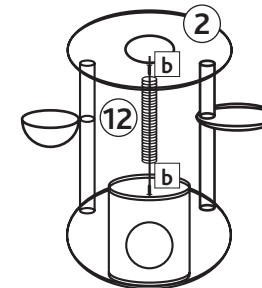

Item No.	Cat Tree	Color	Height	Color Code
4475	Anna	beige/brown	32.6 in., 83 cm	5
		gray		6

Pos. No.	Description	Measurement in mm	Quantity	Item No.	Item No.
Pos. 1	Bottom plate	"DIAM 23.6 x 0.8 in. ø 600 x 20 mm"	1	44755-10	44756-10
Pos. 2	Middle lying plate, with hole	"DIAM 23.6 x 0.8 in. ø 600 x 20 mm"	1	44755-11	44756-11
Pos. 3	Bed with toy on string	"DIAM 23.6 x 3.1 in. ø 600 x 80 mm"	1	44755-12	44756-12
Pos. 4	Platform	"DIAM 11.8 x 0.6 in. ø 300 x 15 mm"	1	44755-13	44756-13
Pos. 5	Cave	"DIAM 13.4 x 9.8 in. ø 340 x 250 mm"	2	44755-14	44756-14
Pos. 6	Hammock	"DIAM 15 in. ø 380 mm"	2	44755-15	44756-15
Pos. 7	Post for cave, plush	"DIAM 1.2 x 8.7 in. ø 30 x 220 mm"	6	44755-20	44756-20
Pos. 8	Post, plush	"DIAM 3.4 x 7.5 in. ø 87 x 190 mm"	1	44755-21	44756-21
Pos. 9	Post, plush	"DIAM 3.4 x 7.9 in. ø 87 x 200 mm"	2	44755-22	44756-22
Pos. 10	Post, plush	"DIAM 3.4 x 13 in. ø 87 x 330 mm"	2	44755-23	44756-23
Pos. 11	Post with spacer bolt, plush	"DIAM 3.4 x 7.9 in. ø 87 x 200 mm"	1	44755-30	44756-30
Pos. 12	Scratching post	"DIAM 3.4 x 11.4 in. ø 87 x 290 mm"	1	44755-31	44756-31
Pos. 13	Scratching post	"DIAM 3.4 x 13 in. ø 87 x 330 mm"	1	44755-32	44756-32
Pos. 14	Scratching post with spacer bolt	"DIAM 3.4 x 12.2 in. ø 87 x 310 mm"	1	44755-33	44756-33
Pos. a	Countersunk screw	"M0.3 x 1.2 in. M8 x 30 mm"	1	4475-60	
Pos. b	Countersunk screw	"M0.3 x 1.4 in. M8 x 35 mm"	18		
Pos. c	Thread screw	"M0.3 x 2.6 in. M8 x 65 mm"	5		
Pos. d	Allen Key		1		

EN Advice:
This product should be assembled by an adult.
Please assemble the scratching tree top down!
Please check the screws regularly and retighten them if necessary.
Please assemble cat tree from top down!

STEP 1

STEP 2

STEP 3

STEP 4

STEP 5

STEP 6