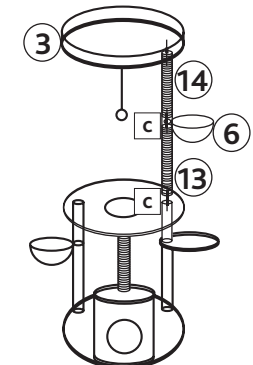

Item No.	Cat Tree	Color	Height	Color Code
4475	Anna	beige/brown	32.6 in., 83 cm	5
		gray		6

Pos. No.	Description	Measurement in mm	Quantity	Item No.	Item No.
Pos. 1	Bottom plate	"DIAM 23.6 x 0.8 in. ø 600 x 20 mm"	1	44755-10	44756-10
Pos. 2	Middle lying plate, with hole	"DIAM 23.6 x 0.8 in. ø 600 x 20 mm"	1	44755-11	44756-11
Pos. 3	Bed with toy on string	"DIAM 23.6 x 3.1 in. ø 600 x 80 mm"	1	44755-12	44756-12
Pos. 4	Platform	"DIAM 11.8 x 0.6 in. ø 300 x 15 mm"	1	44755-13	44756-13
Pos. 5	Cave	"DIAM 13.4 x 9.8 in. ø 340 x 250 mm"	2	44755-14	44756-14
Pos. 6	Hammock	"DIAM 15 in. ø 380 mm"	2	44755-15	44756-15
Pos. 7	Post for cave, plush	"DIAM 1.2 x 8.7 in. ø 30 x 220 mm"	6	44755-20	44756-20
Pos. 8	Post, plush	"DIAM 3.4 x 7.5 in. ø 87 x 190 mm"	1	44755-21	44756-21
Pos. 9	Post, plush	"DIAM 3.4 x 7.9 in. ø 87 x 200 mm"	2	44755-22	44756-22
Pos. 10	Post, plush	"DIAM 3.4 x 13 in. ø 87 x 330 mm"	2	44755-23	44756-23
Pos. 11	Post with spacer bolt, plush	"DIAM 3.4 x 7.9 in. ø 87 x 200 mm"	1	44755-30	44756-30
Pos. 12	Scratching post	"DIAM 3.4 x 11.4 in. ø 87 x 290 mm"	1	44755-31	44756-31
Pos. 13	Scratching post	"DIAM 3.4 x 13 in. ø 87 x 330 mm"	1	44755-32	44756-32
Pos. 14	Scratching post with spacer bolt	"DIAM 3.4 x 12.2 in. ø 87 x 310 mm"	1	44755-33	44756-33
Pos. a	Countersunk screw	"M0.3 x 1.2 in. M8 x 30 mm"	1	4475-60	
Pos. b	Countersunk screw	"M0.3 x 1.4 in. M8 x 35 mm"	18		
Pos. c	Thread screw	"M0.3 x 2.6 in. M8 x 65 mm"	5		
Pos. d	Allen Key		1		

EN Advice:
This product should be assembled by an adult.
Please assemble the scratching tree top down!
Please check the screws regularly and retighten them if necessary.
Please assemble cat tree from top down!

STEP 1

STEP 2

STEP 3

STEP 4

STEP 5

STEP 6