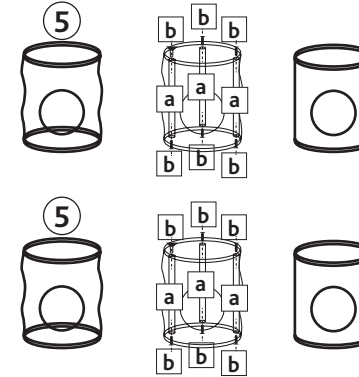

Item No.	Cat Tree	Color	Height	Color Code
4475	Anna	beige/brown	32.6 in., 83 cm	5
		gray		6

Pos. No.	Description	Measurement in mm	Quantity	Item No.	Item No.
Pos. 1	Bottom plate	"DIAM 23.6 x 0.8 in. ø 600 x 20 mm"	1	44755-10	44756-10
Pos. 2	Middle lying plate, with hole	"DIAM 23.6 x 0.8 in. ø 600 x 20 mm"	1	44755-11	44756-11
Pos. 3	Bed with toy on string	"DIAM 23.6 x 3.1 in. ø 600 x 80 mm"	1	44755-12	44756-12
Pos. 4	Platform	"DIAM 11.8 x 0.6 in. ø 300 x 15 mm"	1	44755-13	44756-13
Pos. 5	Cave	"DIAM 13.4 x 9.8 in. ø 340 x 250 mm"	2	44755-14	44756-14
Pos. 6	Hammock	"DIAM 15 in. ø 380 mm"	2	44755-15	44756-15
Pos. 7	Post for cave, plush	"DIAM 1.2 x 8.7 in. ø 30 x 220 mm"	6	44755-20	44756-20
Pos. 8	Post, plush	"DIAM 3.4 x 7.5 in. ø 87 x 190 mm"	1	44755-21	44756-21
Pos. 9	Post, plush	"DIAM 3.4 x 7.9 in. ø 87 x 200 mm"	2	44755-22	44756-22
Pos. 10	Post, plush	"DIAM 3.4 x 13 in. ø 87 x 330 mm"	2	44755-23	44756-23
Pos. 11	Post with spacer bolt, plush	"DIAM 3.4 x 7.9 in. ø 87 x 200 mm"	1	44755-30	44756-30
Pos. 12	Scratching post	"DIAM 3.4 x 11.4 in. ø 87 x 290 mm"	1	44755-31	44756-31
Pos. 13	Scratching post	"DIAM 3.4 x 13 in. ø 87 x 330 mm"	1	44755-32	44756-32
Pos. 14	Scratching post with spacer bolt	"DIAM 3.4 x 12.2 in. ø 87 x 310 mm"	1	44755-33	44756-33
Pos. a	Countersunk screw	"M0.3 x 1.2 in. M8 x 30 mm"	1	4475-60	
Pos. b	Countersunk screw	"M0.3 x 1.4 in. M8 x 35 mm"	18		
Pos. c	Thread screw	"M0.3 x 2.6 in. M8 x 65 mm"	5		
Pos. d	Allen Key		1		

EN Advice:
This product should be assembled by an adult.
Please assemble the scratching tree top down!
Please check the screws regularly and retighten them if necessary.
Please assemble cat tree from top down!

STEP 1

STEP 2

STEP 3

STEP 4

STEP 5

STEP 6