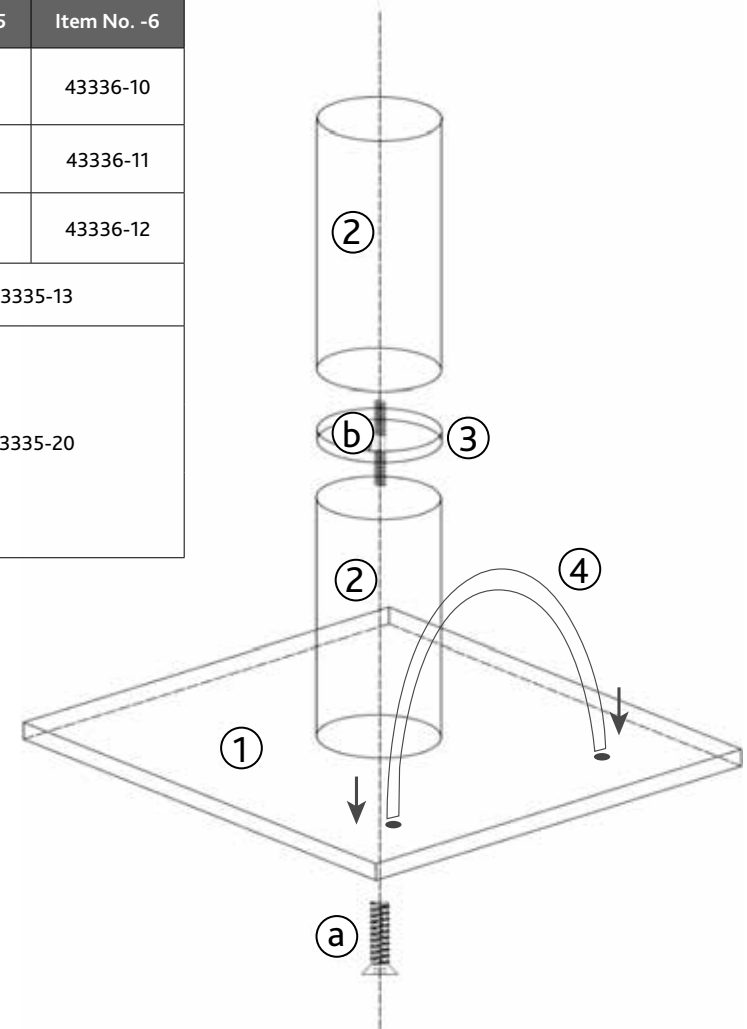

Item No.	Scratching Post	Colour	Height	Colour Code
4333	Lola with brush	gray/white	15.5 x 15.5 x 24.4 in 40 x 40 x 62 cm	5
		brown/white		6

Pos. No.	Description	Measurement in inch / mm	Quantity	Item No. -5	Item No. -6
Pos. 1	Bottom plate	15.5 x 15.5 x 0.75 in. 400 x 400 x 20 mm	1	43335-10	43336-10
Pos. 2	Scratching post	DIAM 3.5 x 11.8 in. ø 90 x 300 mm	2	43335-11	43336-11
Pos. 3	Wooden block	DIAM 3.5 x 11 in. ø 90 x 30 mm	1	43335-12	43336-12
Pos. 4	Brush		1	43335-13	
Pos. a	Countersunk screw	M0.3 x 1.771 in. M8 x 45 mm	1	43335-20	
Pos. b	Thread rod	M0.3 x 2.55 in. M8 x 65 mm	1		
Pos. c	Allen key		1		

EN Advice:
This product should be assembled by an adult.
Please check the screws regularly and retighten them if necessary.