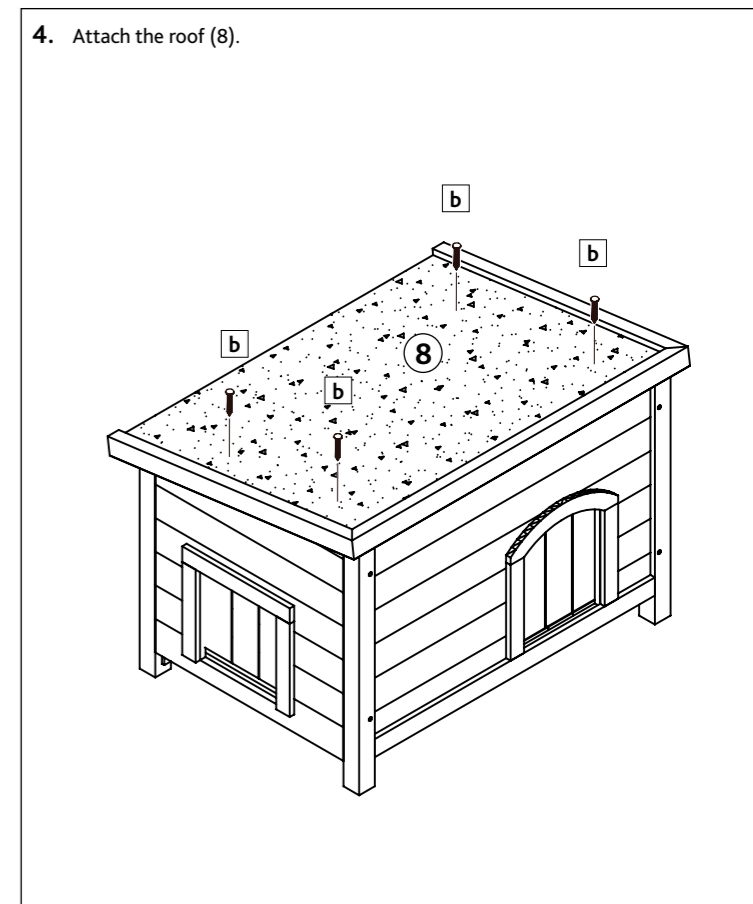

Item No.		Measurement	Color
44190	Natura Cat Home	29.5 × 21 × 21.7 in. 75 × 53,5 × 55 cm	greige

Pos. No.	Description	Measurement	Quantity	Item No.
Pos. 1	Front part with entrance 	27.4 × 1.4 × 20.2 in. 695 × 35 × 513 mm	1	44190-10
Pos. 2	Backwall 	27.4 × 1.4 × 17.8 in. 695 × 35 × 453 mm	1	44190-11
Pos. 3	Left side panel with exit 	16.5 × 1.3 × 16.7 in. 420 × 32 × 426 mm	1	44190-12
Pos. 4	Right side panel 	16.5 × 1.3 × 16.7 in. 420 × 32 × 426 mm	1	44190-13
Pos. 5	Partition 	17.4 × 0,3 × 15.2 in. 442 × 8 × 385 mm	1	44190-20
Pos. 6	Side floor plate 	17.4 × 0.9 × 8.6 in. 442 × 22 × 219 mm	2	44190-30
Pos. 7	Center floor plate 	17.4 × 0.9 × 8.6 in. 442 × 22 × 219 mm	1	44190-31
Pos. 8	Roof plate 	29.5 × 1.4 × 21.7 in. 750 × 35 × 550 mm	1	44190-40
Pos. a	Thread screw with nut 	M0.2 × 2.6 in. M6 × 65 mm	8+1	44190-60
Pos. b	Countersunk screw 	DIAM 0.1 × 1.4 in. ø 3,5 × 35 mm	4+1	