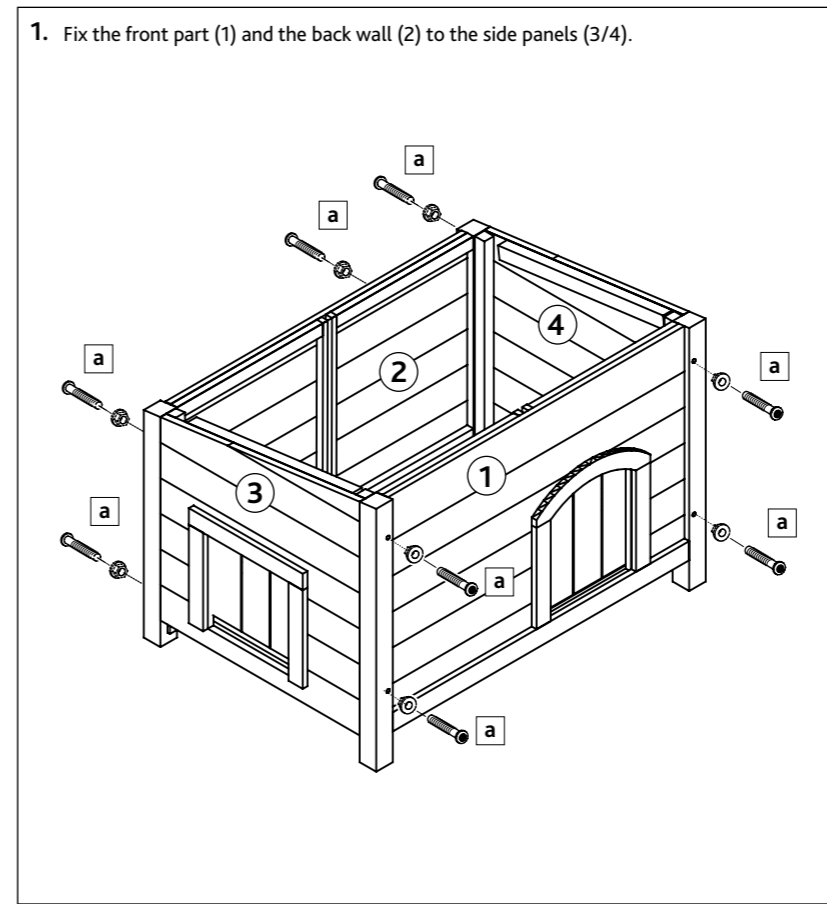

Item No.		Measurement	Color
44190	Natura Cat Home	29.5 × 21 × 21.7 in. 75 × 53,5 × 55 cm	greige

Pos. No.	Description	Measurement	Quantity	Item No.
Pos. 1	Front part with entrance 	27.4 × 1.4 × 20.2 in. 695 × 35 × 513 mm	1	44190-10
Pos. 2	Backwall 	27.4 × 1.4 × 17.8 in. 695 × 35 × 453 mm	1	44190-11
Pos. 3	Left side panel with exit 	16.5 × 1.3 × 16.7 in. 420 × 32 × 426 mm	1	44190-12
Pos. 4	Right side panel 	16.5 × 1.3 × 16.7 in. 420 × 32 × 426 mm	1	44190-13
Pos. 5	Partition 	17.4 × 0,3 × 15.2 in. 442 × 8 × 385 mm	1	44190-20
Pos. 6	Side floor plate 	17.4 × 0.9 × 8.6 in. 442 × 22 × 219 mm	2	44190-30
Pos. 7	Center floor plate 	17.4 × 0.9 × 8.6 in. 442 × 22 × 219 mm	1	44190-31
Pos. 8	Roof plate 	29.5 × 1.4 × 21.7 in. 750 × 35 × 550 mm	1	44190-40
Pos. a	Thread screw with nut 	M0.2 × 2.6 in. M6 × 65 mm	8+1	44190-60
Pos. b	Countersunk screw 	DIAM 0.1 × 1.4 in. ø 3,5 × 35 mm	4+1	