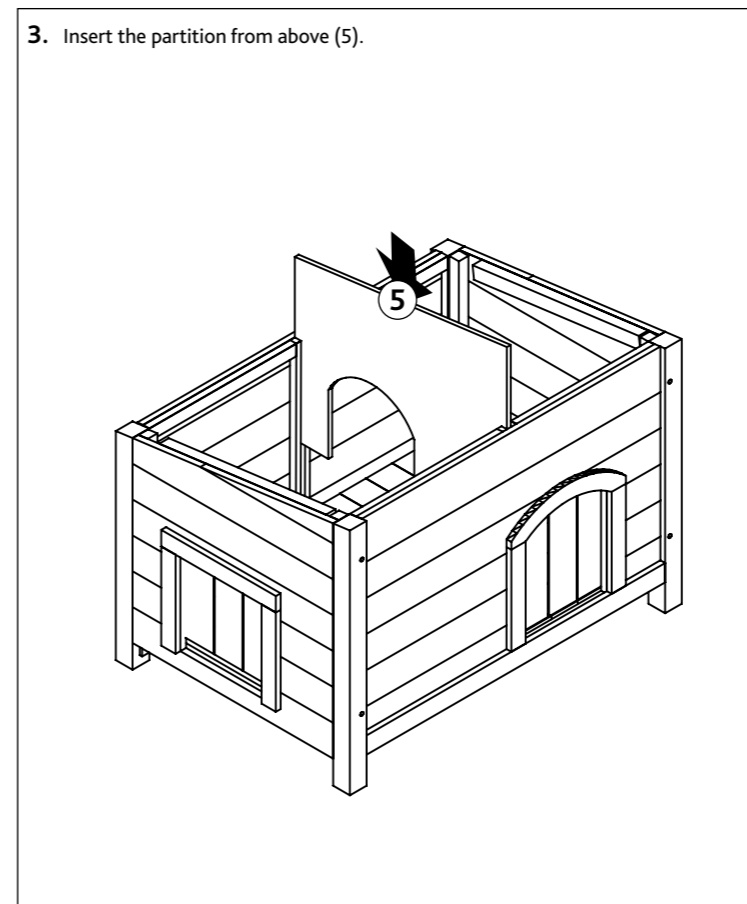

Item No.		Measurement	Color
44190	Natura Cat Home	29.5 × 21 × 21.7 in. 75 × 53,5 × 55 cm	greige

Pos. No.	Description	Measurement	Quantity	Item No.
Pos. 1	Front part with entrance 	27.4 × 1.4 × 20.2 in. 695 × 35 × 513 mm	1	44190-10
Pos. 2	Backwall 	27.4 × 1.4 × 17.8 in. 695 × 35 × 453 mm	1	44190-11
Pos. 3	Left side panel with exit 	16.5 × 1.3 × 16.7 in. 420 × 32 × 426 mm	1	44190-12
Pos. 4	Right side panel 	16.5 × 1.3 × 16.7 in. 420 × 32 × 426 mm	1	44190-13
Pos. 5	Partition 	17.4 × 0,3 × 15.2 in. 442 × 8 × 385 mm	1	44190-20
Pos. 6	Side floor plate 	17.4 × 0.9 × 8.6 in. 442 × 22 × 219 mm	2	44190-30
Pos. 7	Center floor plate 	17.4 × 0.9 × 8.6 in. 442 × 22 × 219 mm	1	44190-31
Pos. 8	Roof plate 	29.5 × 1.4 × 21.7 in. 750 × 35 × 550 mm	1	44190-40
Pos. a	Thread screw with nut 	M0.2 × 2.6 in. M6 × 65 mm	8+1	44190-60
Pos. b	Countersunk screw 	DIAM 0.1 × 1.4 in. ø 3,5 × 35 mm	4+1	

EN Advice:
This product should be assembled by an adult.
Please check the screws regularly and retighten them if necessary.