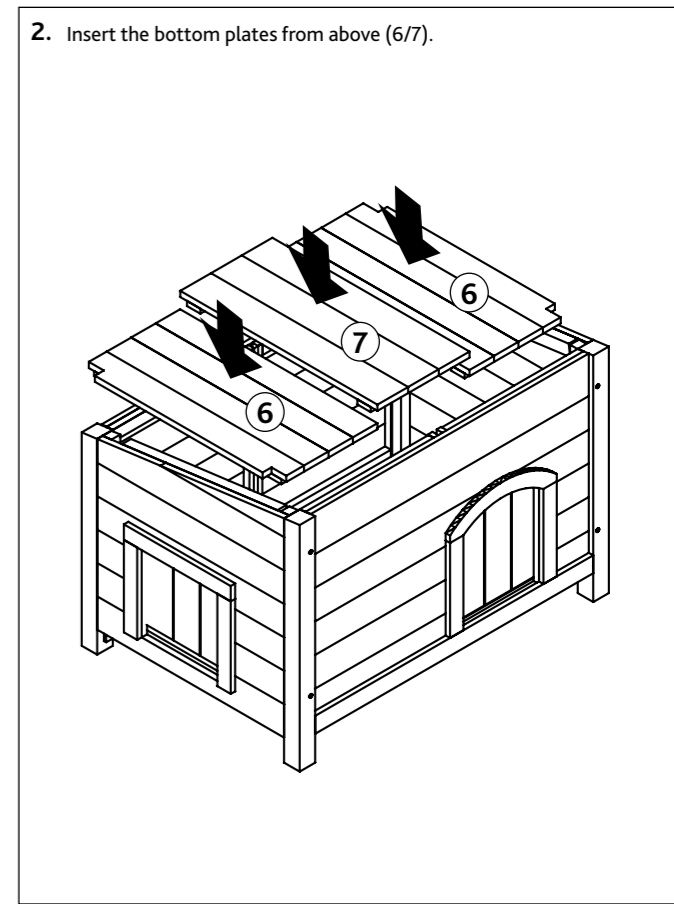

Item No.		Measurement	Color
44190	Natura Cat Home	29.5 × 21 × 21.7 in. 75 × 53,5 × 55 cm	greige

Pos. No.	Description	Measurement	Quantity	Item No.
Pos. 1	Front part with entrance 	27.4 × 1.4 × 20.2 in. 695 × 35 × 513 mm	1	44190-10
Pos. 2	Backwall 	27.4 × 1.4 × 17.8 in. 695 × 35 × 453 mm	1	44190-11
Pos. 3	Left side panel with exit 	16.5 × 1.3 × 16.7 in. 420 × 32 × 426 mm	1	44190-12
Pos. 4	Right side panel 	16.5 × 1.3 × 16.7 in. 420 × 32 × 426 mm	1	44190-13
Pos. 5	Partition 	17.4 × 0,3 × 15.2 in. 442 × 8 × 385 mm	1	44190-20
Pos. 6	Side floor plate 	17.4 × 0.9 × 8.6 in. 442 × 22 × 219 mm	2	44190-30
Pos. 7	Center floor plate 	17.4 × 0.9 × 8.6 in. 442 × 22 × 219 mm	1	44190-31
Pos. 8	Roof plate 	29.5 × 1.4 × 21.7 in. 750 × 35 × 550 mm	1	44190-40
Pos. a	Thread screw with nut 	M0.2 × 2.6 in. M6 × 65 mm	8+1	44190-60
Pos. b	Countersunk screw 	DIAM 0.1 × 1.4 in. ø 3,5 × 35 mm	4+1	