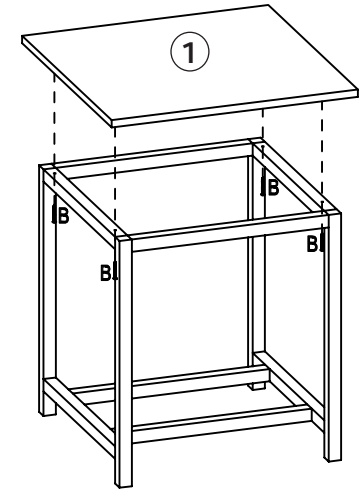

Item No.	Cat Condo	Height	Colorcode	Color
4408	Emmie	19.7 × 19.7 × 19.7 in. 50 × 50 × 50 cm	2	greige/gray
			3	natural/beige

Pos. No.	Description	Quantity	Item no. 44082	Item no. 44083
Pos. 1	Top plate	1	44082-10	44083-10
Pos. 2	Metal frame	2	4408-20	
Pos. 3	Metal rods	4	4408-21	
Pos. 4	Metal rods for condo	4	4408-22	
Pos. 5	Condo	1	44082-30	44083-30
	Screw set	1	4408-60	

1.

2.

3.

4.

EN Advice:
This product should be assembled by an adult.
Please check the screws regularly and retighten them if necessary.