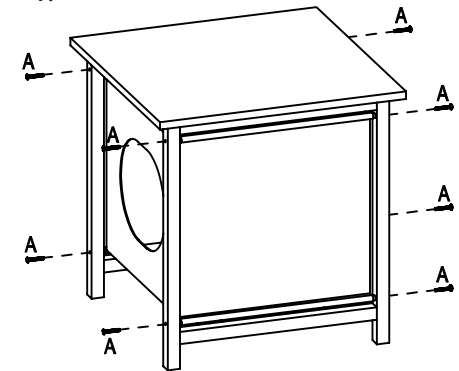

Item No.	Cat Condo	Height	Colorcode	Color
4408	Emmie	19.7 × 19.7 × 19.7 in. 50 × 50 × 50 cm	2	greige/gray
			3	natural/beige

Pos. No.	Description	Quantity	Item no. 44082	Item no. 44083
Pos. 1	Top plate	1	44082-10	44083-10
Pos. 2	Metal frame	2	4408-20	
Pos. 3	Metal rods	4	4408-21	
Pos. 4	Metal rods for condo	4	4408-22	
Pos. 5	Condo	1	44082-30	44083-30
	Screw set	1	4408-60	

1.

2.

3.

4.

EN Advice:
This product should be assembled by an adult.
Please check the screws regularly and retighten them if necessary.