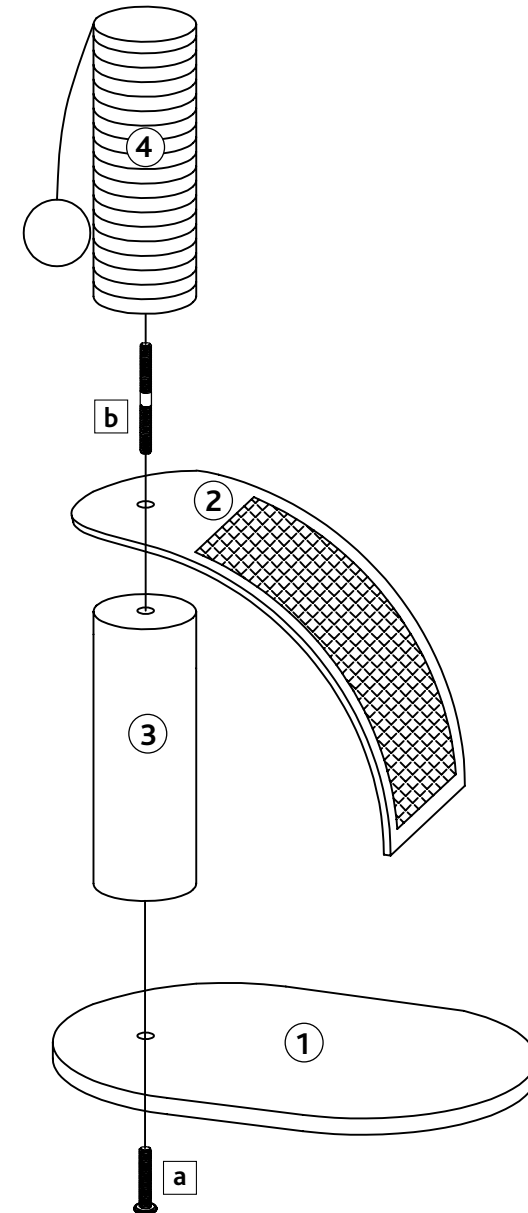

Item No.	Scratching Post	Color	Height	
44574	Winnie	grey	16.9 in. , 43 cm	

Pos. No.	Description	Measurement in in. / mm	Quantity	Item no.
Pos. 1	Bottom plate	"13.4 x 9.5 in. 340 x 240 mm"	1	
Pos. 2	Scratching wave	"13.4 x 5.9 in. 340 x 150 mm"	1	
Pos. 3	Post, plush	"DIAM 3 x 7.9 in. ø 78 x 200 mm"	1	
Pos. 4	Post with toy on string, jute	"DIAM 3 x 7.9 in. ø 78 x 200 mm"	1	
Pos. a	Countersunk screw	"M0.3 x 1.6 in. M4 x 40 mm"	1	44574-60
Pos. b	Thread screw	"M0.3 x 3.2 in. M8 x 80 mm"	1	
Pos. c	Allen Key		1	

EN Advice:
This product should be assembled by an adult.
Please check the screws regularly and retighten them if necessary.