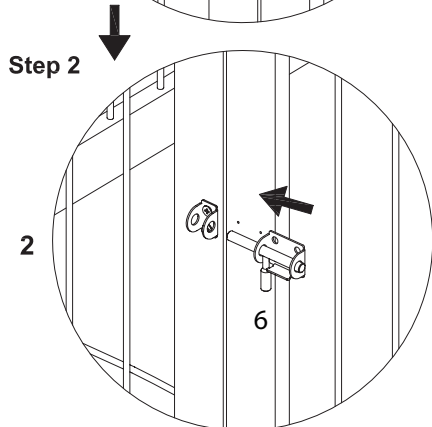

TOOL NEEDED

SCREWDRIVERS REQUIRED

- NOT INCLUDED

Item No.		Color	Code
3976	Wooden Pet House	white	0
		gray	1
		espresso-brown	2

Pos. No.	Description	Measurement	Quantity	Item No.0	Item No.1	Item No.2
Pos.A	Roof	29.5 × 21 × 0.5 in. (75 × 53,5 × 1,5 cm)	1	39760-50	39761-50	39762-50
Pos.B	Side panel with door	18 × 20.25 × 0.5 in. (46 × 52 × 1,5 cm)	1	39760-20	39761-20	39762-20
Pos.C	Side panel	18 × 20.25 × 0.5 in. (46 × 52 × 1,5 cm)	1	39760-21	39761-21	39762-21
Pos.D	Backwall	27.5 × 18.5 × 0.19 in. (70,2 × 47,2 × 0,5 cm)	1	39760-40	39761-40	39762-40
Pos.E	Bottom plate	29.5 × 21 × 2.25 in. (75 × 53,6 × 6 cm)	1	39760-10	39761-10	39762-10
Pos.F	Door, front, left	17.75 × 13.5 × 0.5 in. (45,4 × 34,3 × 1,5 cm)	1	39760-30	39761-30	39762-30
Pos.G	Door, front, right	17.75 × 13.5 × 0.5 in. (45,4 × 34,3 × 1,5 cm)	1	39760-31	39761-31	39762-31
	Hardware set			3976-60	3976-60	3976-60

Pos. 1 Pos. 2 Pos. 3 Pos. 4 Pos. 5 Pos. 6 Pos. 7 Pos. 8 Pos. 9

pos.10 pos.11 pos.12

ASSEMBLY INSTRUCTIONS

1				
	7 x 4 pcs	5 x 17 pcs	8 x 1 pc	11 x 1 pc

2	 1 x 8 pcs	 4 x 1 pc	 5 x 2 pcs	 3 x 4 pcs	 9 x 1 pc	 12 x 2 pcs
---	--	---	--	--	---	---

5		
	5 x 20 pcs	6 x 2 pcs

6		
	10 8 x	12 8 x

E Advice:
Do not sit or stand on this product.
It is intended for pets only.
This product should be assembled by an adult.
The Maximum load weight : 120 pound.