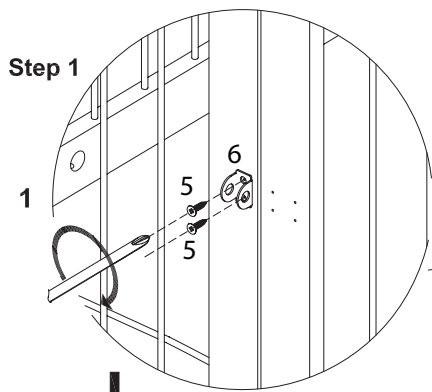

TOOL NEEDED

SCREWDRIVERS REQUIRED

- NOT INCLUDED

Item No.		Color	Code
3976	Wooden Pet House	white	0
		gray	1
		espresso-brown	2

Pos. No.	Description	Measurement	Quantity	Item No.0	Item No.1	Item No.2
Pos.A	Roof	29.5 × 21 × 0.5 in. (75 × 53,5 × 1,5 cm)	1	39760-50	39761-50	39762-50
Pos.B	Side panel with door	18 × 20.25 × 0.5 in. (46 × 52 × 1,5 cm)	1	39760-20	39761-20	39762-20
Pos.C	Side panel	18 × 20.25 × 0.5 in. (46 × 52 × 1,5 cm)	1	39760-21	39761-21	39762-21
Pos.D	Backwall	27.5 × 18.5 × 0.19 in. (70,2 × 47,2 × 0,5 cm)	1	39760-40	39761-40	39762-40
Pos.E	Bottom plate	29.5 × 21 × 2.25 in. (75 × 53,6 × 6 cm)	1	39760-10	39761-10	39762-10
Pos.F	Door, front, left	17.75 × 13.5 × 0.5 in. (45,4 × 34,3 × 1,5 cm)	1	39760-30	39761-30	39762-30
Pos.G	Door, front, right	17.75 × 13.5 × 0.5 in. (45,4 × 34,3 × 1,5 cm)	1	39760-31	39761-31	39762-31
	Hardware set			3976-60	3976-60	3976-60

Pos. 1 Pos. 2 Pos. 3 Pos. 4 Pos. 5 Pos. 6 Pos. 7 Pos. 8 Pos. 9

pos.10 pos.11 pos.12

ASSEMBLY INSTRUCTIONS

1				
	7 x 4 pcs	5 x 17 pcs	8 x 1 pc	11 x 1 pc

2	 1 x 8 pcs	 4 x 1 pc	 5 x 2 pcs	 3 x 4 pcs	 9 x 1 pc	 12 x 2 pcs
---	--	---	--	--	---	---

5		
	5 x 20 pcs	6 x 2 pcs

6		
	10 8 x	12 8 x

E Advice:
Do not sit or stand on this product.
It is intended for pets only.
This product should be assembled by an adult.
The Maximum load weight : 120 pound.