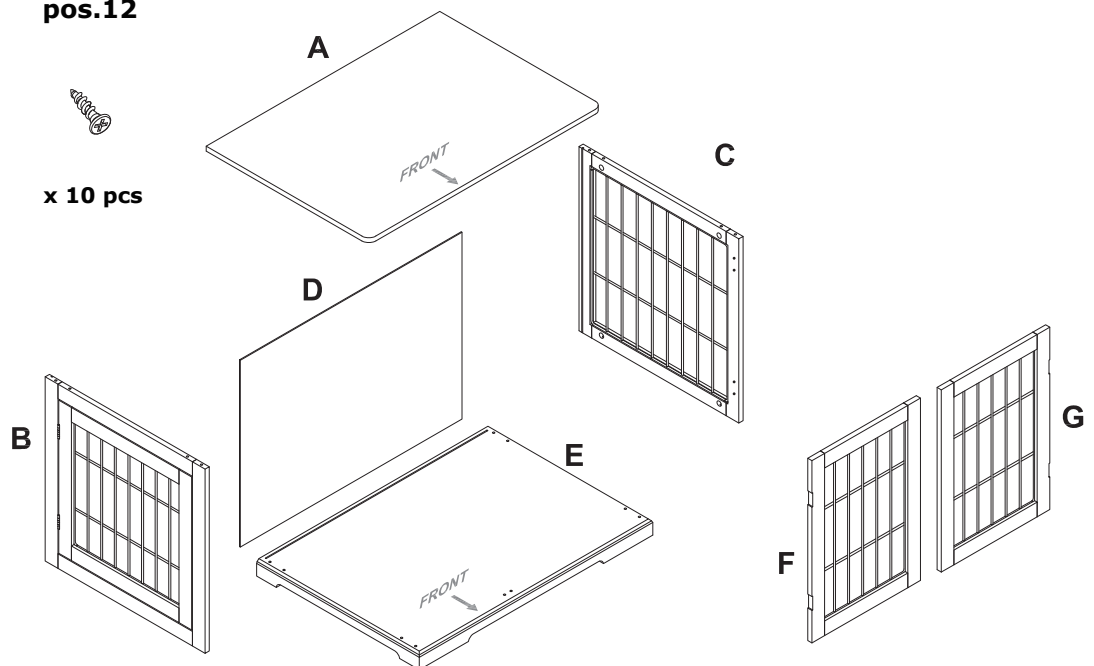

ADVICE

1. Please read the instructions thoroughly.
2. Adult assembly required. Assembly is easier with two people.
3. Assemble on clean soft surface(s) to prevent scratching finish.
4. Identify all parts and hardware.
5. Screws of the door hinges can be adjusted as needed.
6. Read all instructions before assembling unit. Keep instructions for future use.
7. Upon completion of assembly - make sure all screws, bolts, and fasteners have been securely tightened.
8. Maximum weight for top is 120 pounds.
9. Please put the product on a smooth level surface after you assembled it.

TOOL NEEDED

SCREWDRIVERS REQUIRED

- NOT INCLUDED

Item No.		Color	Code
3976	Wooden Pet House	white	0
		gray	1
		espresso-brown	2

Pos. No.	Description	Measurement	Quantity	Item No.0	Item No.1	Item No.2
Pos.A	Roof	29.5 × 21 × 0.5 in. (75 × 53,5 × 1,5 cm)	1	39760-50	39761-50	39762-50
Pos.B	Side panel with door	18 × 20.25 × 0.5 in. (46 × 52 × 1,5 cm)	1	39760-20	39761-20	39762-20
Pos.C	Side panel	18 × 20.25 × 0.5 in. (46 × 52 × 1,5 cm)	1	39760-21	39761-21	39762-21
Pos.D	Backwall	27.5 × 18.5 × 0.19 in. (70,2 × 47,2 × 0,5 cm)	1	39760-40	39761-40	39762-40
Pos.E	Bottom plate	29.5 × 21 × 2.25 in. (75 × 53,6 × 6 cm)	1	39760-10	39761-10	39762-10
Pos.F	Door, front, left	17.75 × 13.5 × 0.5 in. (45,4 × 34,3 × 1,5 cm)	1	39760-30	39761-30	39762-30
Pos.G	Door, front, right	17.75 × 13.5 × 0.5 in. (45,4 × 34,3 × 1,5 cm)	1	39760-31	39761-31	39762-31
	Hardware set			3976-60	3976-60	3976-60

Pos. 1 Pos. 2 Pos. 3 Pos. 4 Pos. 5 Pos. 6 Pos. 7 Pos. 8 Pos. 9

pos.10 pos.11 pos.12

ASSEMBLY INSTRUCTIONS

1				
	7 x 4 pcs	5 x 17 pcs	8 x 1 pc	11 x 1 pc

2	 1 x 8 pcs	 4 x 1 pc	 5 x 2 pcs	 3 x 4 pcs	 9 x 1 pc	 12 x 2 pcs
---	--	---	--	--	---	---