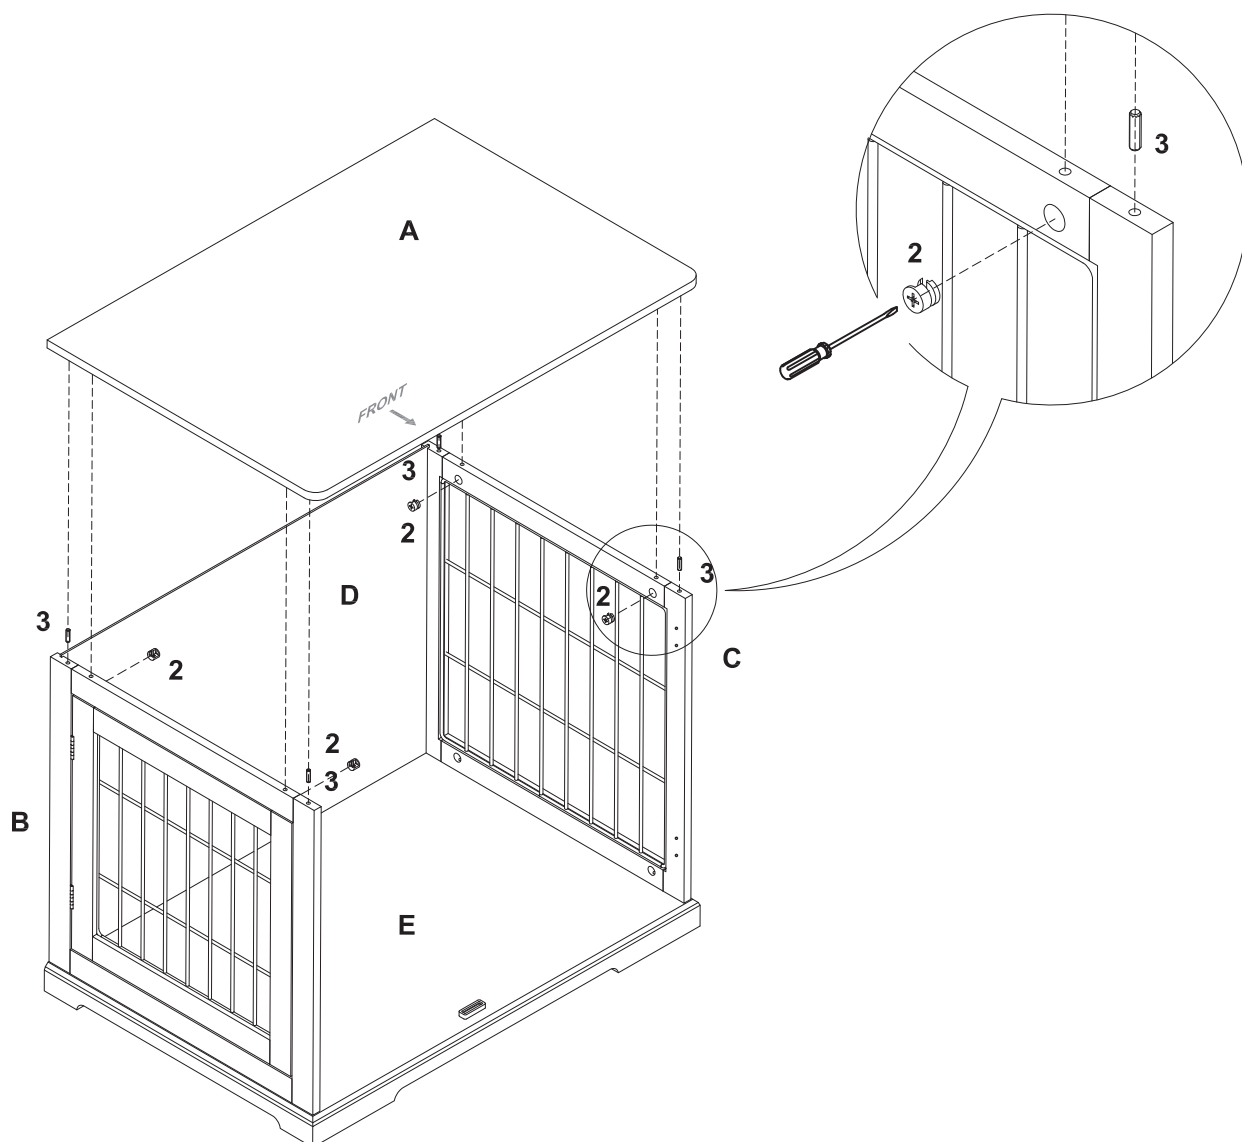

TOOL NEEDED

SCREWDRIVERS REQUIRED

- NOT INCLUDED

Item No.		Color	Code
3976	Wooden Pet House	white	0
		gray	1
		espresso-brown	2

Pos. No.	Description	Measurement	Quantity	Item No.0	Item No.1	Item No.2
Pos.A	Roof	29.5 × 21 × 0.5 in. (75 × 53,5 × 1,5 cm)	1	39760-50	39761-50	39762-50
Pos.B	Side panel with door	18 × 20.25 × 0.5 in. (46 × 52 × 1,5 cm)	1	39760-20	39761-20	39762-20
Pos.C	Side panel	18 × 20.25 × 0.5 in. (46 × 52 × 1,5 cm)	1	39760-21	39761-21	39762-21
Pos.D	Backwall	27.5 × 18.5 × 0.19 in. (70,2 × 47,2 × 0,5 cm)	1	39760-40	39761-40	39762-40
Pos.E	Bottom plate	29.5 × 21 × 2.25 in. (75 × 53,6 × 6 cm)	1	39760-10	39761-10	39762-10
Pos.F	Door, front, left	17.75 × 13.5 × 0.5 in. (45,4 × 34,3 × 1,5 cm)	1	39760-30	39761-30	39762-30
Pos.G	Door, front, right	17.75 × 13.5 × 0.5 in. (45,4 × 34,3 × 1,5 cm)	1	39760-31	39761-31	39762-31
	Hardware set			3976-60	3976-60	3976-60

Pos. 1 Pos. 2 Pos. 3 Pos. 4 Pos. 5 Pos. 6 Pos. 7 Pos. 8 Pos. 9

pos.10 pos.11 pos.12

ASSEMBLY INSTRUCTIONS

1				
	7 x 4 pcs	5 x 17 pcs	8 x 1 pc	11 x 1 pc

2	 1 x 8 pcs	 4 x 1 pc	 5 x 2 pcs	 3 x 4 pcs	 9 x 1 pc	 12 x 2 pcs
---	--	---	--	--	---	---

5		
	5 x 20 pcs	6 x 2 pcs

6		
	10 8 x	12 8 x

E Advice:
Do not sit or stand on this product.
It is intended for pets only.
This product should be assembled by an adult.
The Maximum load weight : 120 pound.