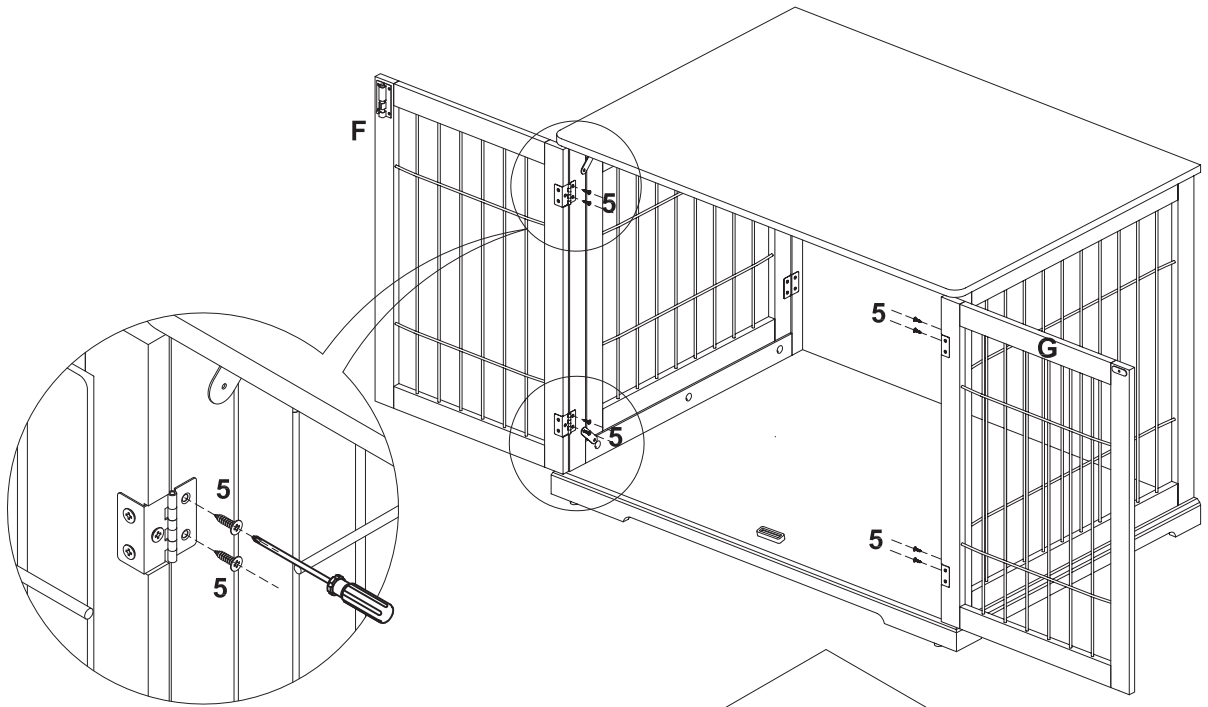

TOOL NEEDED

SCREWDRIVERS REQUIRED

- NOT INCLUDED

Item No.		Color	Code
3976	Wooden Pet House	white	0
		gray	1
		espresso-brown	2

Pos. No.	Description	Measurement	Quantity	Item No.0	Item No.1	Item No.2
Pos.A	Roof	29.5 × 21 × 0.5 in. (75 × 53,5 × 1,5 cm)	1	39760-50	39761-50	39762-50
Pos.B	Side panel with door	18 × 20.25 × 0.5 in. (46 × 52 × 1,5 cm)	1	39760-20	39761-20	39762-20
Pos.C	Side panel	18 × 20.25 × 0.5 in. (46 × 52 × 1,5 cm)	1	39760-21	39761-21	39762-21
Pos.D	Backwall	27.5 × 18.5 × 0.19 in. (70,2 × 47,2 × 0,5 cm)	1	39760-40	39761-40	39762-40
Pos.E	Bottom plate	29.5 × 21 × 2.25 in. (75 × 53,6 × 6 cm)	1	39760-10	39761-10	39762-10
Pos.F	Door, front, left	17.75 × 13.5 × 0.5 in. (45,4 × 34,3 × 1,5 cm)	1	39760-30	39761-30	39762-30
Pos.G	Door, front, right	17.75 × 13.5 × 0.5 in. (45,4 × 34,3 × 1,5 cm)	1	39760-31	39761-31	39762-31
	Hardware set			3976-60	3976-60	3976-60

Pos. 1 Pos. 2 Pos. 3 Pos. 4 Pos. 5 Pos. 6 Pos. 7 Pos. 8 Pos. 9

pos.10 pos.11 pos.12

ASSEMBLY INSTRUCTIONS

1				
	7 x 4 pcs	5 x 17 pcs	8 x 1 pc	11 x 1 pc

2	 1 x 8 pcs	 4 x 1 pc	 5 x 2 pcs	 3 x 4 pcs	 9 x 1 pc	 12 x 2 pcs
---	--	---	--	--	---	---

5		
	5 x 20 pcs	6 x 2 pcs

6		
	10 8 x	12 8 x

E Advice:
Do not sit or stand on this product.
It is intended for pets only.
This product should be assembled by an adult.
The Maximum load weight : 120 pound.