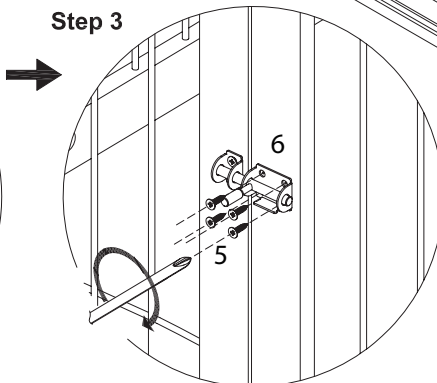

TOOL NEEDED

SCREWDRIVERS REQUIRED

- NOT INCLUDED

Item No.		Color	Code
3976	Wooden Pet House	white	0
		gray	1
		espresso-brown	2

Pos. No.	Description	Measurement	Quantity	Item No.0	Item No.1	Item No.2
Pos.A	Roof	29.5 × 21 × 0.5 in. (75 × 53,5 × 1,5 cm)	1	39760-50	39761-50	39762-50
Pos.B	Side panel with door	18 × 20.25 × 0.5 in. (46 × 52 × 1,5 cm)	1	39760-20	39761-20	39762-20
Pos.C	Side panel	18 × 20.25 × 0.5 in. (46 × 52 × 1,5 cm)	1	39760-21	39761-21	39762-21
Pos.D	Backwall	27.5 × 18.5 × 0.19 in. (70,2 × 47,2 × 0,5 cm)	1	39760-40	39761-40	39762-40
Pos.E	Bottom plate	29.5 × 21 × 2.25 in. (75 × 53,6 × 6 cm)	1	39760-10	39761-10	39762-10
Pos.F	Door, front, left	17.75 × 13.5 × 0.5 in. (45,4 × 34,3 × 1,5 cm)	1	39760-30	39761-30	39762-30
Pos.G	Door, front, right	17.75 × 13.5 × 0.5 in. (45,4 × 34,3 × 1,5 cm)	1	39760-31	39761-31	39762-31
	Hardware set			3976-60	3976-60	3976-60

Pos. 1 Pos. 2 Pos. 3 Pos. 4 Pos. 5 Pos. 6 Pos. 7 Pos. 8 Pos. 9

pos.10 pos.11 pos.12

ASSEMBLY INSTRUCTIONS

1				
	7 x 4 pcs	5 x 17 pcs	8 x 1 pc	11 x 1 pc

2	 1 x 8 pcs	 4 x 1 pc	 5 x 2 pcs	 3 x 4 pcs	 9 x 1 pc	 12 x 2 pcs
---	--	---	--	--	---	---

5		
	5 x 20 pcs	6 x 2 pcs

6		
	10 8 x	12 8 x

E Advice:
Do not sit or stand on this product.
It is intended for pets only.
This product should be assembled by an adult.
The Maximum load weight : 120 pound.