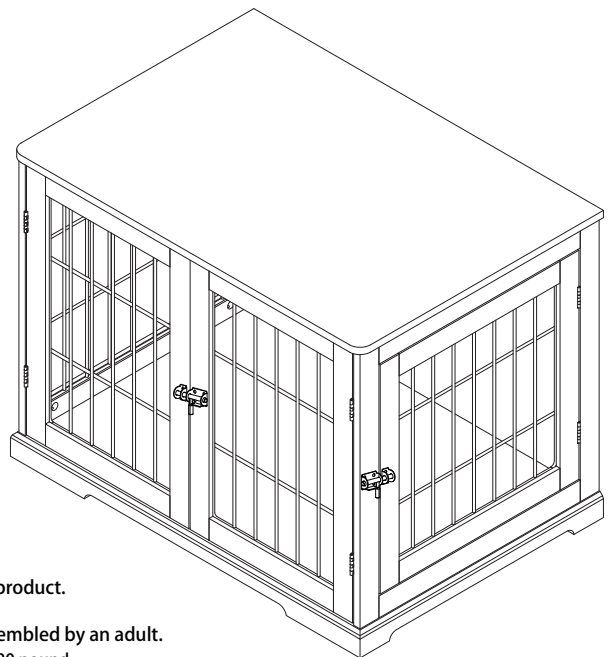

TOOL NEEDED

SCREWDRIVERS REQUIRED

- NOT INCLUDED

Item No.		Color	Code
3976	Wooden Pet House	white	0
		gray	1
		espresso-brown	2

Pos. No.	Description	Measurement	Quantity	Item No.0	Item No.1	Item No.2
Pos.A	Roof	29.5 × 21 × 0.5 in. (75 × 53,5 × 1,5 cm)	1	39760-50	39761-50	39762-50
Pos.B	Side panel with door	18 × 20.25 × 0.5 in. (46 × 52 × 1,5 cm)	1	39760-20	39761-20	39762-20
Pos.C	Side panel	18 × 20.25 × 0.5 in. (46 × 52 × 1,5 cm)	1	39760-21	39761-21	39762-21
Pos.D	Backwall	27.5 × 18.5 × 0.19 in. (70,2 × 47,2 × 0,5 cm)	1	39760-40	39761-40	39762-40
Pos.E	Bottom plate	29.5 × 21 × 2.25 in. (75 × 53,6 × 6 cm)	1	39760-10	39761-10	39762-10
Pos.F	Door, front, left	17.75 × 13.5 × 0.5 in. (45,4 × 34,3 × 1,5 cm)	1	39760-30	39761-30	39762-30
Pos.G	Door, front, right	17.75 × 13.5 × 0.5 in. (45,4 × 34,3 × 1,5 cm)	1	39760-31	39761-31	39762-31
	Hardware set			3976-60	3976-60	3976-60

Pos. 1 Pos. 2 Pos. 3 Pos. 4 Pos. 5 Pos. 6 Pos. 7 Pos. 8 Pos. 9

pos.10 pos.11 pos.12

ASSEMBLY INSTRUCTIONS

1				
	7 x 4 pcs	5 x 17 pcs	8 x 1 pc	11 x 1 pc

2	 1 x 8 pcs	 4 x 1 pc	 5 x 2 pcs	 3 x 4 pcs	 9 x 1 pc	 12 x 2 pcs
---	--	---	--	--	---	---

5		
	5 x 20 pcs	6 x 2 pcs

6		
	10 8 x	12 8 x

E Advice:
Do not sit or stand on this product.
It is intended for pets only.
This product should be assembled by an adult.
The Maximum load weight : 120 pound.