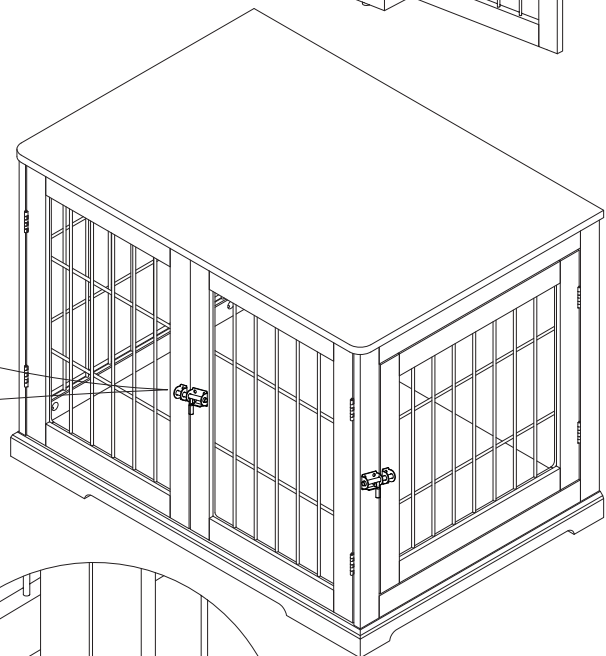

TOOL NEEDED

SCREWDRIVERS REQUIRED

- NOT INCLUDED

Item No.		Color	Code
3976	Wooden Pet House	white	0
		gray	1
		espresso-brown	2

Pos. No.	Description	Measurement	Quantity	Item No.0	Item No.1	Item No.2
Pos.A	Roof	29.5 × 21 × 0.5 in. (75 × 53,5 × 1,5 cm)	1	39760-50	39761-50	39762-50
Pos.B	Side panel with door	18 × 20.25 × 0.5 in. (46 × 52 × 1,5 cm)	1	39760-20	39761-20	39762-20
Pos.C	Side panel	18 × 20.25 × 0.5 in. (46 × 52 × 1,5 cm)	1	39760-21	39761-21	39762-21
Pos.D	Backwall	27.5 × 18.5 × 0.19 in. (70,2 × 47,2 × 0,5 cm)	1	39760-40	39761-40	39762-40
Pos.E	Bottom plate	29.5 × 21 × 2.25 in. (75 × 53,6 × 6 cm)	1	39760-10	39761-10	39762-10
Pos.F	Door, front, left	17.75 × 13.5 × 0.5 in. (45,4 × 34,3 × 1,5 cm)	1	39760-30	39761-30	39762-30
Pos.G	Door, front, right	17.75 × 13.5 × 0.5 in. (45,4 × 34,3 × 1,5 cm)	1	39760-31	39761-31	39762-31
	Hardware set			3976-60	3976-60	3976-60

Pos. 1 Pos. 2 Pos. 3 Pos. 4 Pos. 5 Pos. 6 Pos. 7 Pos. 8 Pos. 9

pos.10 pos.11 pos.12

ASSEMBLY INSTRUCTIONS

1				
	7 x 4 pcs	5 x 17 pcs	8 x 1 pc	11 x 1 pc

2	 1 x 8 pcs	 4 x 1 pc	 5 x 2 pcs	 3 x 4 pcs	 9 x 1 pc	 12 x 2 pcs
---	--	---	--	--	---	---

5		
	5 x 20 pcs	6 x 2 pcs

6		
	10 8 x	12 8 x

E Advice:
Do not sit or stand on this product.
It is intended for pets only.
This product should be assembled by an adult.
The Maximum load weight : 120 pound.