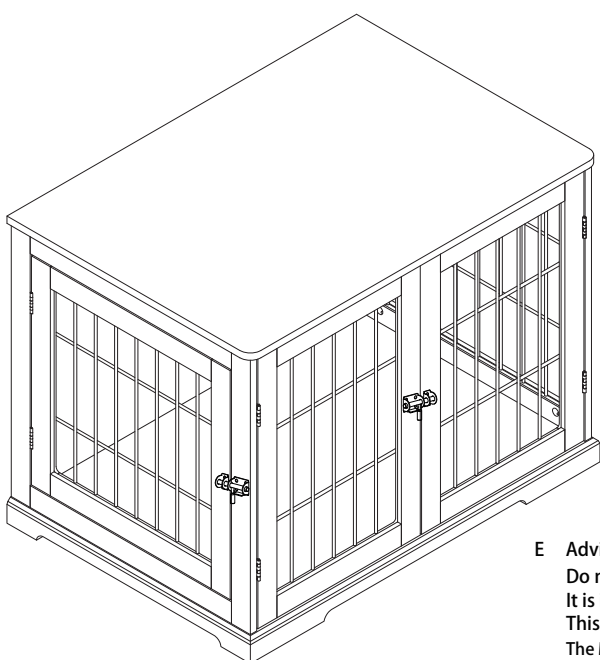

TOOL NEEDED

SCREWDRIVERS REQUIRED

- NOT INCLUDED

Item No.		Color	Code
3976	Wooden Pet House	white	0
		gray	1
		espresso-brown	2

Pos. No.	Description	Measurement	Quantity	Item No.0	Item No.1	Item No.2
Pos.A	Roof	29.5 × 21 × 0.5 in. (75 × 53,5 × 1,5 cm)	1	39760-50	39761-50	39762-50
Pos.B	Side panel with door	18 × 20.25 × 0.5 in. (46 × 52 × 1,5 cm)	1	39760-20	39761-20	39762-20
Pos.C	Side panel	18 × 20.25 × 0.5 in. (46 × 52 × 1,5 cm)	1	39760-21	39761-21	39762-21
Pos.D	Backwall	27.5 × 18.5 × 0.19 in. (70,2 × 47,2 × 0,5 cm)	1	39760-40	39761-40	39762-40
Pos.E	Bottom plate	29.5 × 21 × 2.25 in. (75 × 53,6 × 6 cm)	1	39760-10	39761-10	39762-10
Pos.F	Door, front, left	17.75 × 13.5 × 0.5 in. (45,4 × 34,3 × 1,5 cm)	1	39760-30	39761-30	39762-30
Pos.G	Door, front, right	17.75 × 13.5 × 0.5 in. (45,4 × 34,3 × 1,5 cm)	1	39760-31	39761-31	39762-31
	Hardware set			3976-60	3976-60	3976-60

Pos. 1 Pos. 2 Pos. 3 Pos. 4 Pos. 5 Pos. 6 Pos. 7 Pos. 8 Pos. 9

pos.10 pos.11 pos.12

ASSEMBLY INSTRUCTIONS

1				
	7 x 4 pcs	5 x 17 pcs	8 x 1 pc	11 x 1 pc

2	 1 x 8 pcs	 4 x 1 pc	 5 x 2 pcs	 3 x 4 pcs	 9 x 1 pc	 12 x 2 pcs
---	--	---	--	--	---	---

5		
	5 x 20 pcs	6 x 2 pcs

6		
	10 8 x	12 8 x

E Advice:
Do not sit or stand on this product.
It is intended for pets only.
This product should be assembled by an adult.
The Maximum load weight : 120 pound.