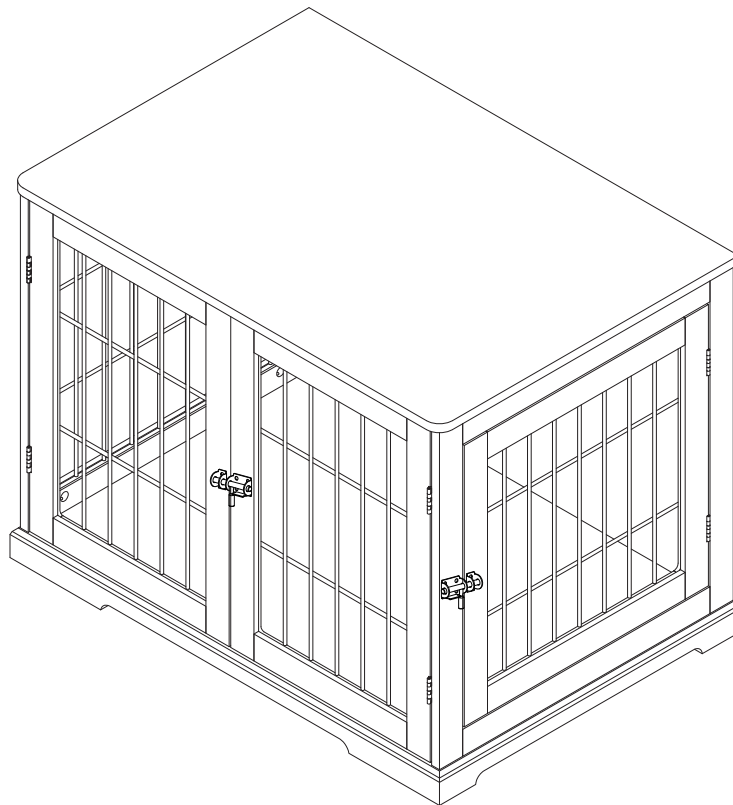

Assembly and Care Instruction

Wooden Pet House