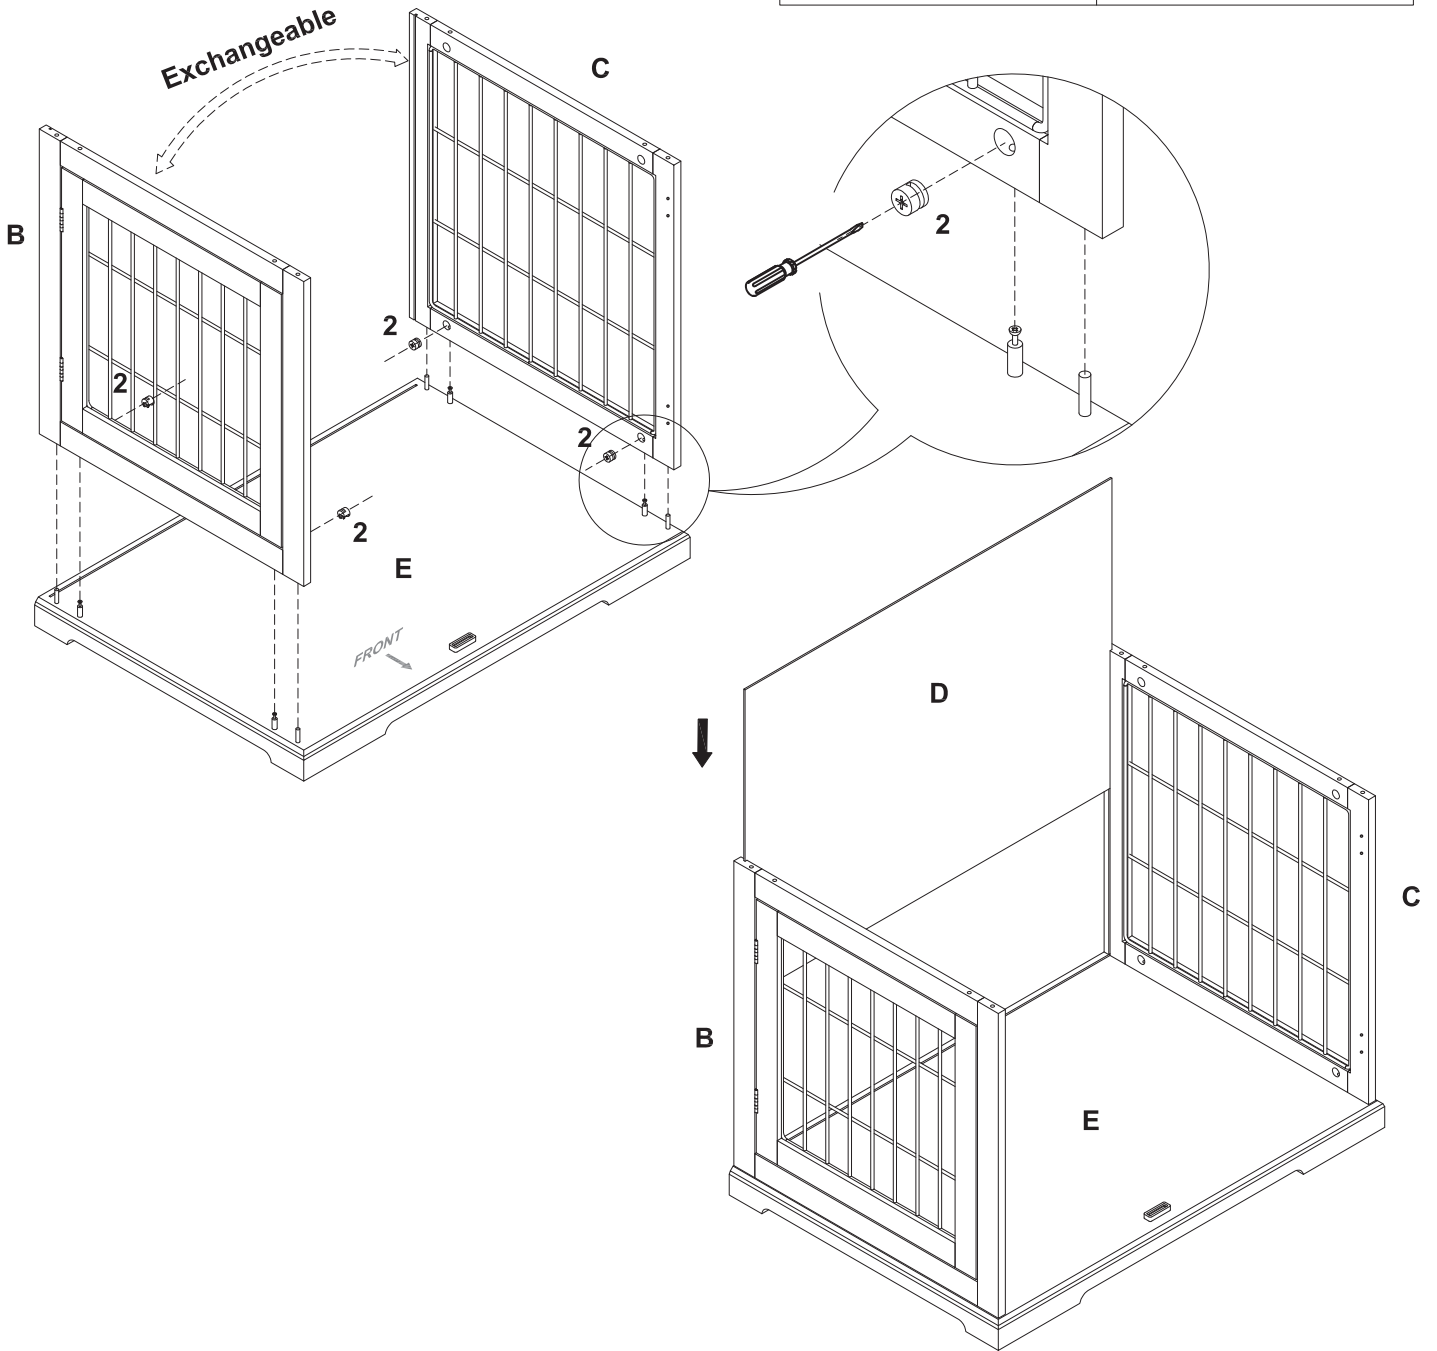

TOOL NEEDED

SCREWDRIVERS REQUIRED

- NOT INCLUDED

Item No.		Color	Code
3976	Wooden Pet House	white	0
		gray	1
		espresso-brown	2

Pos. No.	Description	Measurement	Quantity	Item No.0	Item No.1	Item No.2
Pos.A	Roof	29.5 × 21 × 0.5 in. (75 × 53,5 × 1,5 cm)	1	39760-50	39761-50	39762-50
Pos.B	Side panel with door	18 × 20.25 × 0.5 in. (46 × 52 × 1,5 cm)	1	39760-20	39761-20	39762-20
Pos.C	Side panel	18 × 20.25 × 0.5 in. (46 × 52 × 1,5 cm)	1	39760-21	39761-21	39762-21
Pos.D	Backwall	27.5 × 18.5 × 0.19 in. (70,2 × 47,2 × 0,5 cm)	1	39760-40	39761-40	39762-40
Pos.E	Bottom plate	29.5 × 21 × 2.25 in. (75 × 53,6 × 6 cm)	1	39760-10	39761-10	39762-10
Pos.F	Door, front, left	17.75 × 13.5 × 0.5 in. (45,4 × 34,3 × 1,5 cm)	1	39760-30	39761-30	39762-30
Pos.G	Door, front, right	17.75 × 13.5 × 0.5 in. (45,4 × 34,3 × 1,5 cm)	1	39760-31	39761-31	39762-31
	Hardware set			3976-60	3976-60	3976-60

Pos. 1 Pos. 2 Pos. 3 Pos. 4 Pos. 5 Pos. 6 Pos. 7 Pos. 8 Pos. 9

pos.10 pos.11 pos.12

ASSEMBLY INSTRUCTIONS

1				
	7 x 4 pcs	5 x 17 pcs	8 x 1 pc	11 x 1 pc

2	 1 x 8 pcs	 4 x 1 pc	 5 x 2 pcs	 3 x 4 pcs	 9 x 1 pc	 12 x 2 pcs
---	--	---	--	--	---	---

5		
	5 x 20 pcs	6 x 2 pcs

6		
	10 8 x	12 8 x

E Advice:
Do not sit or stand on this product.
It is intended for pets only.
This product should be assembled by an adult.
The Maximum load weight : 120 pound.