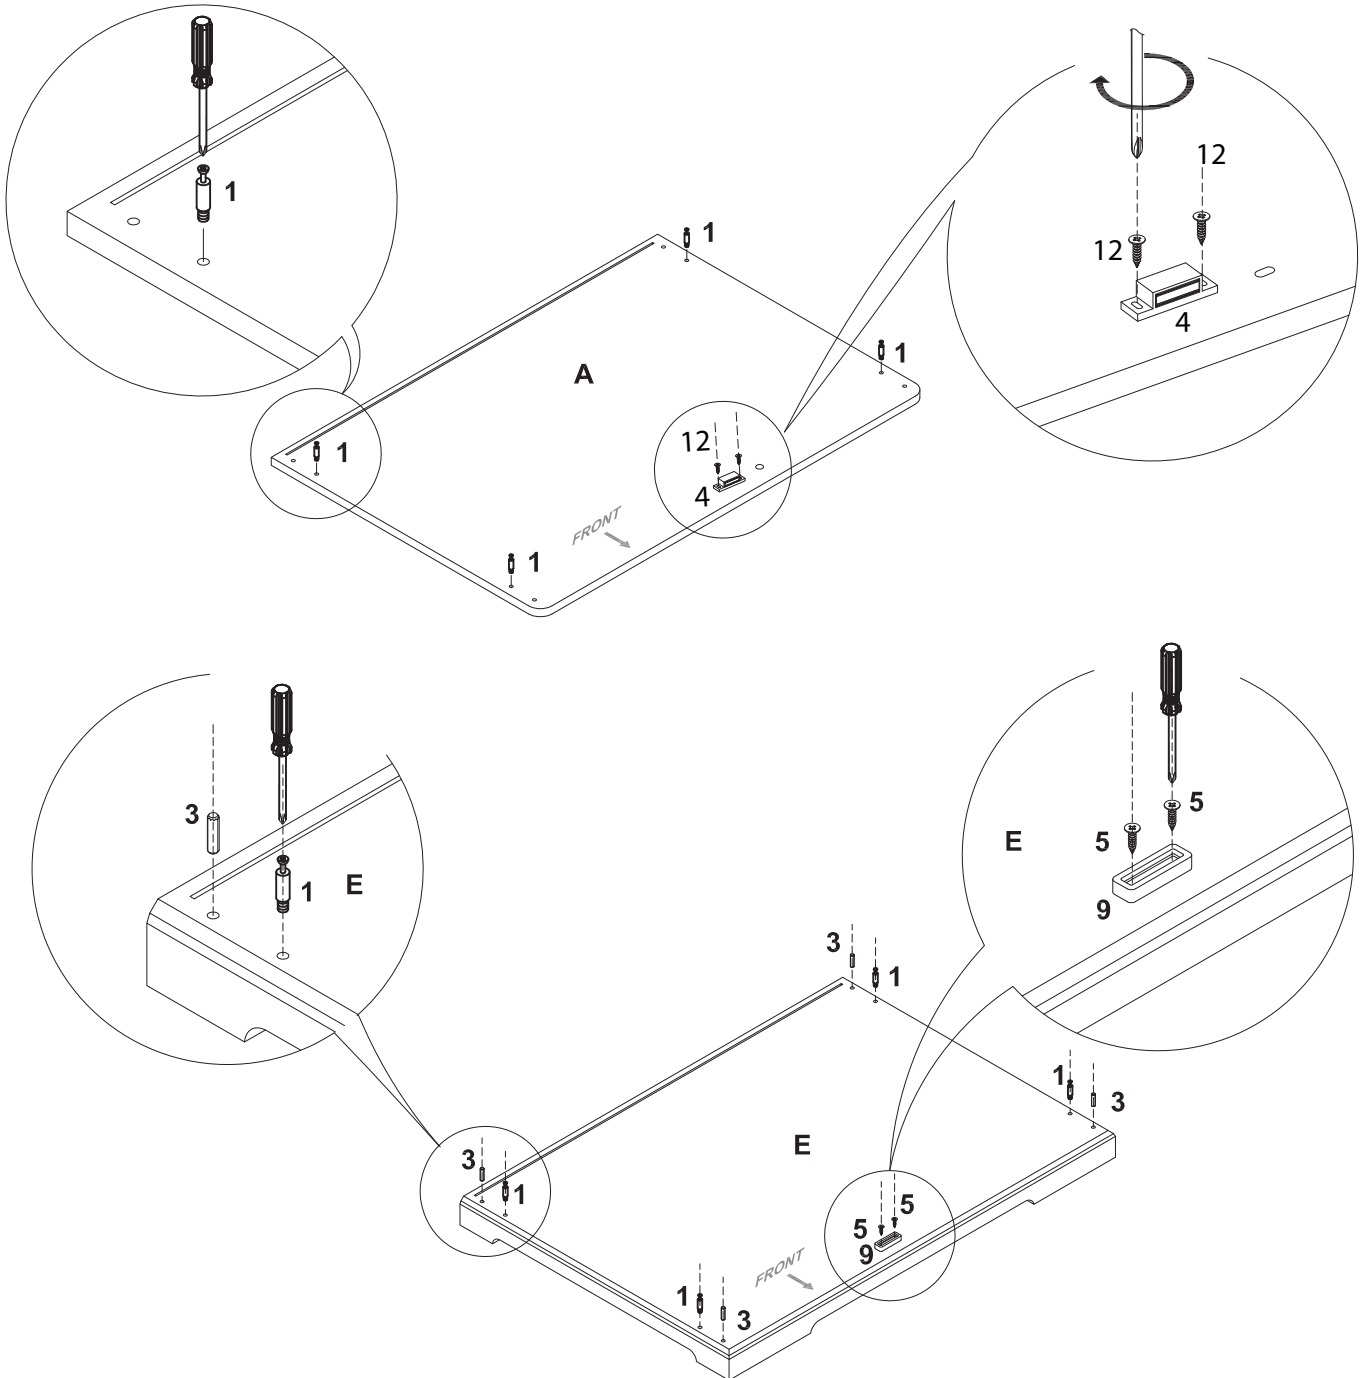

TOOL NEEDED

SCREWDRIVERS REQUIRED

- NOT INCLUDED

Item No.		Color	Code
3976	Wooden Pet House	white	0
		gray	1
		espresso-brown	2

Pos. No.	Description	Measurement	Quantity	Item No.0	Item No.1	Item No.2
Pos.A	Roof	29.5 × 21 × 0.5 in. (75 × 53,5 × 1,5 cm)	1	39760-50	39761-50	39762-50
Pos.B	Side panel with door	18 × 20.25 × 0.5 in. (46 × 52 × 1,5 cm)	1	39760-20	39761-20	39762-20
Pos.C	Side panel	18 × 20.25 × 0.5 in. (46 × 52 × 1,5 cm)	1	39760-21	39761-21	39762-21
Pos.D	Backwall	27.5 × 18.5 × 0.19 in. (70,2 × 47,2 × 0,5 cm)	1	39760-40	39761-40	39762-40
Pos.E	Bottom plate	29.5 × 21 × 2.25 in. (75 × 53,6 × 6 cm)	1	39760-10	39761-10	39762-10
Pos.F	Door, front, left	17.75 × 13.5 × 0.5 in. (45,4 × 34,3 × 1,5 cm)	1	39760-30	39761-30	39762-30
Pos.G	Door, front, right	17.75 × 13.5 × 0.5 in. (45,4 × 34,3 × 1,5 cm)	1	39760-31	39761-31	39762-31
	Hardware set			3976-60	3976-60	3976-60

Pos. 1 Pos. 2 Pos. 3 Pos. 4 Pos. 5 Pos. 6 Pos. 7 Pos. 8 Pos. 9

pos.10 pos.11 pos.12

ASSEMBLY INSTRUCTIONS

1				
	7 x 4 pcs	5 x 17 pcs	8 x 1 pc	11 x 1 pc

2	 1 x 8 pcs	 4 x 1 pc	 5 x 2 pcs	 3 x 4 pcs	 9 x 1 pc	 12 x 2 pcs
---	--	---	--	--	---	---

5		
	5 x 20 pcs	6 x 2 pcs

6		
	10 8 x	12 8 x

E Advice:
Do not sit or stand on this product.
It is intended for pets only.
This product should be assembled by an adult.
The Maximum load weight : 120 pound.