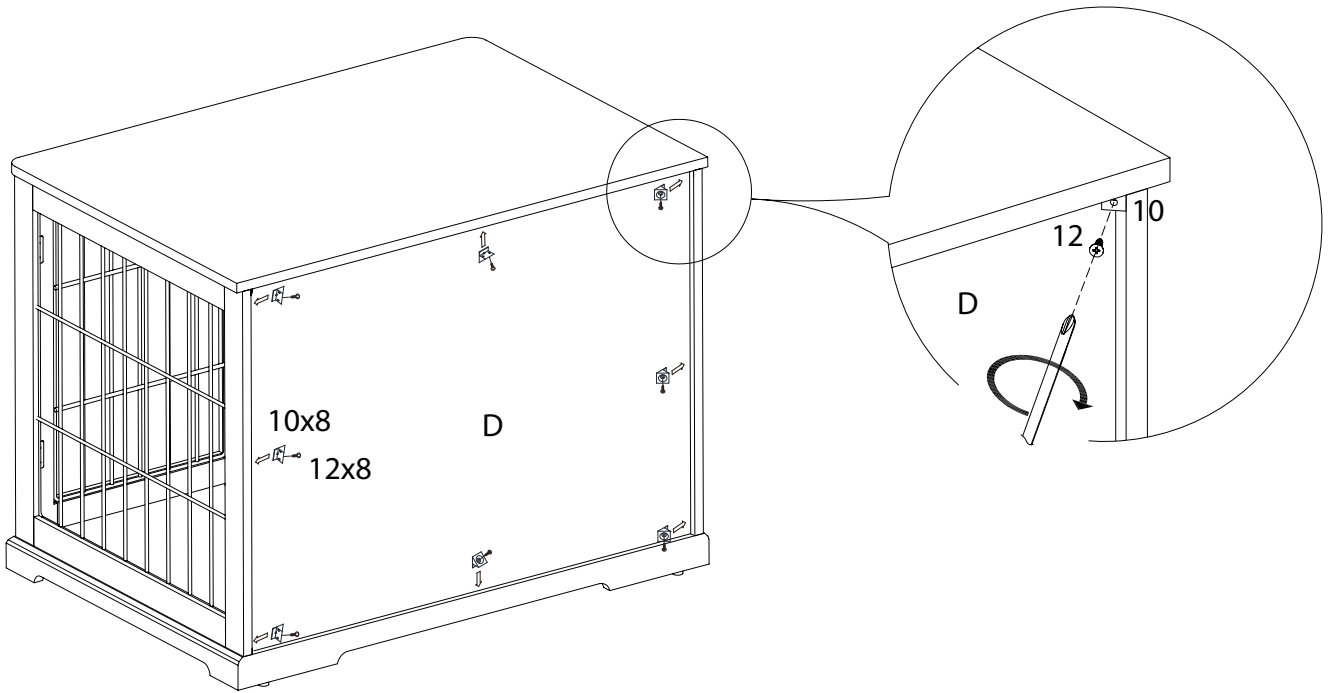

TOOL NEEDED

SCREWDRIVERS REQUIRED

- NOT INCLUDED

Item No.		Color	Code
3976	Wooden Pet House	white	0
		gray	1
		espresso-brown	2

Pos. No.	Description	Measurement	Quantity	Item No.0	Item No.1	Item No.2
Pos.A	Roof	29.5 × 21 × 0.5 in. (75 × 53,5 × 1,5 cm)	1	39760-50	39761-50	39762-50
Pos.B	Side panel with door	18 × 20.25 × 0.5 in. (46 × 52 × 1,5 cm)	1	39760-20	39761-20	39762-20
Pos.C	Side panel	18 × 20.25 × 0.5 in. (46 × 52 × 1,5 cm)	1	39760-21	39761-21	39762-21
Pos.D	Backwall	27.5 × 18.5 × 0.19 in. (70,2 × 47,2 × 0,5 cm)	1	39760-40	39761-40	39762-40
Pos.E	Bottom plate	29.5 × 21 × 2.25 in. (75 × 53,6 × 6 cm)	1	39760-10	39761-10	39762-10
Pos.F	Door, front, left	17.75 × 13.5 × 0.5 in. (45,4 × 34,3 × 1,5 cm)	1	39760-30	39761-30	39762-30
Pos.G	Door, front, right	17.75 × 13.5 × 0.5 in. (45,4 × 34,3 × 1,5 cm)	1	39760-31	39761-31	39762-31
	Hardware set			3976-60	3976-60	3976-60

Pos. 1 Pos. 2 Pos. 3 Pos. 4 Pos. 5 Pos. 6 Pos. 7 Pos. 8 Pos. 9

pos.10 pos.11 pos.12

ASSEMBLY INSTRUCTIONS

1				
	7 x 4 pcs	5 x 17 pcs	8 x 1 pc	11 x 1 pc

2	 1 x 8 pcs	 4 x 1 pc	 5 x 2 pcs	 3 x 4 pcs	 9 x 1 pc	 12 x 2 pcs
---	--	---	--	--	---	---

5		
	5 x 20 pcs	6 x 2 pcs

6		
	10 8 x	12 8 x

E Advice:
Do not sit or stand on this product.
It is intended for pets only.
This product should be assembled by an adult.
The Maximum load weight : 120 pound.