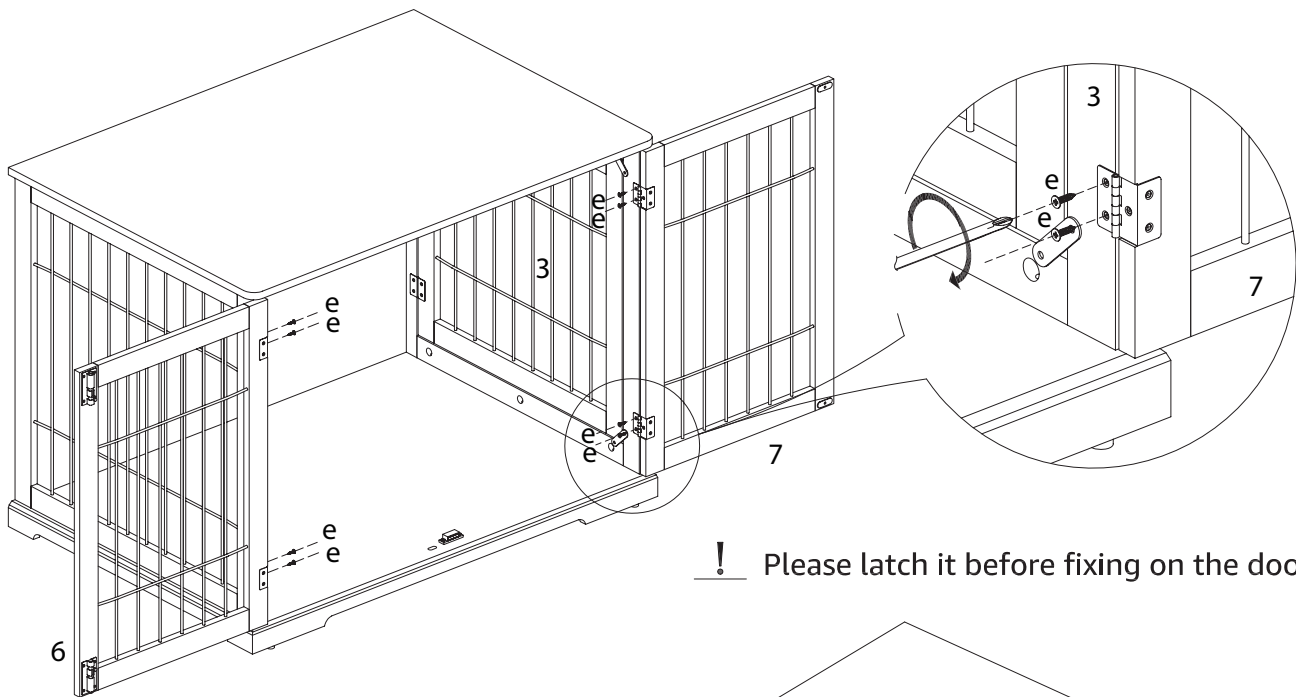

**ADVISE**

1. DO NOT SIT OR STAND ON THIS PRODUCT. IT IS INTENDED FOR PETS ONLY.
2. THIS PRODUCT SHOULD BE ASSEMBLED BY AN ADULT.
3. PLEASE PUT THE PRODUCT ON A SMOOTH SURFACE AFTER YOU ASSEMBLED IT.
4. PLACE ALL PARTS ON A CLEAN AND SMOOTH SURFACE SUCH AS A RUG OR CARPET TO AVOID THE PARTS FROM BEING SCRATCHED.
5. THE SCREW OF HINGE ON THE DOOR ALSO CAN BE ADJUSTABLE, TO MAKE IT EVEN THEN TIGHTEN ALL SCREWS.

**TOOL NEEDED**

**SCREWDRIVER REQUIRED  
- NOT INCLUDED**

Item No.		Color	Height
39763	Wooden Pet House	white	39 x 29.5 x 27 in. (98.3 x 75.2 x 68.6)cm
39764		gray	
39765		espresso-brown	

Pos. No.	Description	Measurement	Quantity	Item No. -3	Item No. -4	Item No. -5
Pos. 1	Roof	38.5 x 27 x 0.5 in. (98.4 x 68.8 x 1.5cm)	1	39763-50	39764-50	39765-50
Pos. 2	Side panel with door	26.5 x 26.5 x 0.5 in. (67 x 67 x 1.5 cm)	1	39763-20	39764-20	39765-20
Pos. 3	Side panel	26.5 x 26.5 x 0.5 in. (67 x 67 x 1.5 cm)	1	39763-21	39764-21	39765-21
Pos. 4	Backwall	36.5 x 27 x 0.19 in. (93 x 68.5 x 0.5 cm)	1	39763-40	39764-40	39765-40
Pos. 5	Bottom plate	38.5 x 27 x 2.36 in. (98.4 x 68.5 x 6cm)	1	39763-10	39764-10	39765-10
Pos. 6	Door, front, left	26 x 18 x 0.5 in. (66.6 x 45.7 x 1.5 cm)	1	39763-30	39764-30	39765-30
Pos. 7	Door, front, right	26 x 18 x 0.5 in. (66.6 x 45.7 x 1.5 cm)	1	39763-31	39764-31	39765-31
Pos. 8	Apron	35.5 x 1.18 x 0.5 in. (90 x 4 x 1.5 cm)	1	39763-60	39764-60	39765-60
Pos. 9	Hardware Set		1	3976-61	3976-61	3976-61

**E Advice:**  
Do not sit or stand on this product.  
It is intended for pets only.  
This product should be assembled by an adult.

1				
	<b>g</b> 4 ×	<b>e</b> 22 ×	<b>h</b> 2 ×	<b>l</b> 2 ×

<b>2</b>	 <b>a</b> 12 x	 <b>d</b> 2 x	 <b>j</b> 4 x	 <b>c</b> 6 x	 <b>k</b> 3 x
----------	---	--	--	--	--