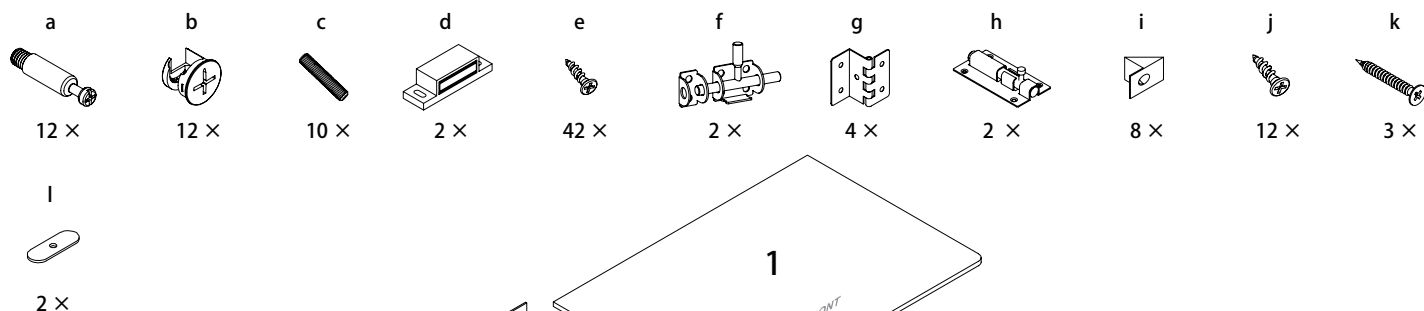

# Assembly and Care Instruction & Parts list Wooden Pet House

**! WARNINGS !**

1. PLEASE READ ALL INSTRUCTIONS CAREFULLY BEFORE STARTING ASSEMBLY.
2. DO NOT LET ANY SHARP OBJECTS TOUCH OR RUB THE SURFACE OF THE PRODUCT.
3. WHEN ASSEMBLING, DO NOT LET CHILDREN PLAY AROUND THE WORKING AREA.
4. PLEASE CONFIRM ALL PARTS ARE CORRECT BEFORE STARTING THE ASSEMBLY PROCESS.
5. DO NOT TIGHTEN ALL BOLTS AND SCREWS COMPLETELY UNTIL THE ENTIRE UNIT HAS BEEN ASSEMBLED AND SET UP.

**ADVISE**

1. DO NOT SIT OR STAND ON THIS PRODUCT. IT IS INTENDED FOR PETS ONLY.
2. THIS PRODUCT SHOULD BE ASSEMBLED BY AN ADULT.
3. PLEASE PUT THE PRODUCT ON A SMOOTH SURFACE AFTER YOU ASSEMBLED IT.
4. PLACE ALL PARTS ON A CLEAN AND SMOOTH SURFACE SUCH AS A RUG OR CARPET TO AVOID THE PARTS FROM BEING SCRATCHED.
5. THE SCREW OF HINGE ON THE DOOR ALSO CAN BE ADJUSTABLE, TO MAKE IT EVEN THEN TIGHTEN ALL SCREWS.

**TOOL NEEDED**

**SCREWDRIVER REQUIRED  
- NOT INCLUDED**

Item No.		Color	Height
39763	Wooden Pet House	white	39 x 29.5 x 27 in. (98.3 x 75.2 x 68.6)cm
39764		gray	
39765		espresso-brown	

Pos. No.	Description	Measurement	Quantity	Item No. -3	Item No. -4	Item No. -5
Pos. 1	Roof	38.5 x 27 x 0.5 in. (98.4 x 68.8 x 1.5cm)	1	39763-50	39764-50	39765-50
Pos. 2	Side panel with door	26.5 x 26.5 x 0.5 in. (67 x 67 x 1.5 cm)	1	39763-20	39764-20	39765-20
Pos. 3	Side panel	26.5 x 26.5 x 0.5 in. (67 x 67 x 1.5 cm)	1	39763-21	39764-21	39765-21
Pos. 4	Backwall	36.5 x 27 x 0.19 in. (93 x 68.5 x 0.5 cm)	1	39763-40	39764-40	39765-40
Pos. 5	Bottom plate	38.5 x 27 x 2.36 in. (98.4 x 68.5 x 6cm)	1	39763-10	39764-10	39765-10
Pos. 6	Door, front, left	26 x 18 x 0.5 in. (66.6 x 45.7 x 1.5 cm)	1	39763-30	39764-30	39765-30
Pos. 7	Door, front, right	26 x 18 x 0.5 in. (66.6 x 45.7 x 1.5 cm)	1	39763-31	39764-31	39765-31
Pos. 8	Apron	35.5 x 1.18 x 0.5 in. (90 x 4 x 1.5 cm)	1	39763-60	39764-60	39765-60
Pos. 9	Hardware Set		1	3976-61	3976-61	3976-61