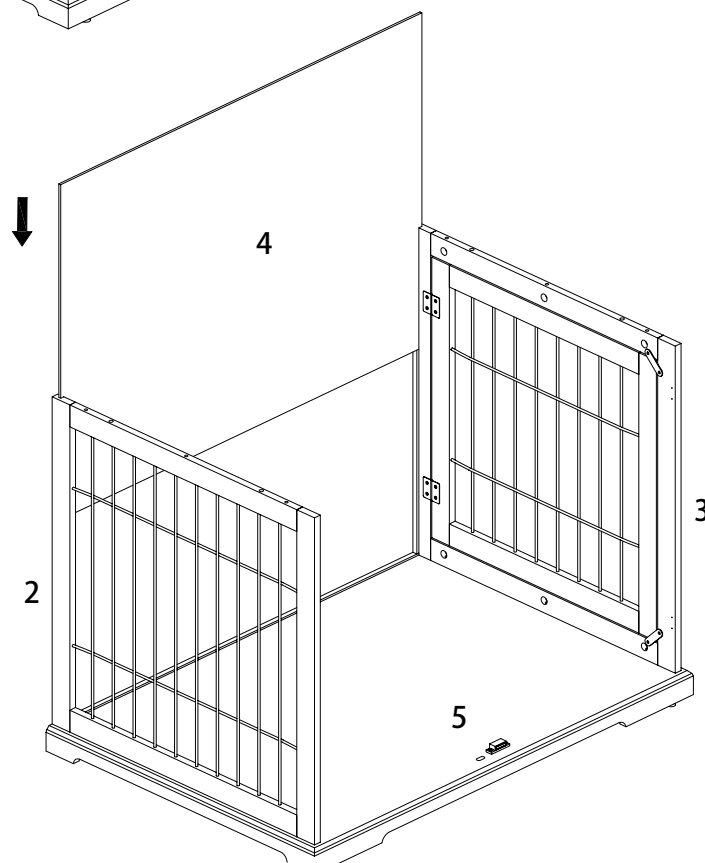

**ADVISE**

1. DO NOT SIT OR STAND ON THIS PRODUCT. IT IS INTENDED FOR PETS ONLY.
2. THIS PRODUCT SHOULD BE ASSEMBLED BY AN ADULT.
3. PLEASE PUT THE PRODUCT ON A SMOOTH SURFACE AFTER YOU ASSEMBLED IT.
4. PLACE ALL PARTS ON A CLEAN AND SMOOTH SURFACE SUCH AS A RUG OR CARPET TO AVOID THE PARTS FROM BEING SCRATCHED.
5. THE SCREW OF HINGE ON THE DOOR ALSO CAN BE ADJUSTABLE, TO MAKE IT EVEN THEN TIGHTEN ALL SCREWS.

**TOOL NEEDED**

**SCREWDRIVER REQUIRED  
- NOT INCLUDED**

Item No.		Color	Height
39763	Wooden Pet House	white	39 x 29.5 x 27 in. (98.3 x 75.2 x 68.6)cm
39764		gray	
39765		espresso-brown	

Pos. No.	Description	Measurement	Quantity	Item No. -3	Item No. -4	Item No. -5
Pos. 1	Roof	38.5 x 27 x 0.5 in. (98.4 x 68.8 x 1.5cm)	1	39763-50	39764-50	39765-50
Pos. 2	Side panel with door	26.5 x 26.5 x 0.5 in. (67 x 67 x 1.5 cm)	1	39763-20	39764-20	39765-20
Pos. 3	Side panel	26.5 x 26.5 x 0.5 in. (67 x 67 x 1.5 cm)	1	39763-21	39764-21	39765-21
Pos. 4	Backwall	36.5 x 27 x 0.19 in. (93 x 68.5 x 0.5 cm)	1	39763-40	39764-40	39765-40
Pos. 5	Bottom plate	38.5 x 27 x 2.36 in. (98.4 x 68.5 x 6cm)	1	39763-10	39764-10	39765-10
Pos. 6	Door, front, left	26 x 18 x 0.5 in. (66.6 x 45.7 x 1.5 cm)	1	39763-30	39764-30	39765-30
Pos. 7	Door, front, right	26 x 18 x 0.5 in. (66.6 x 45.7 x 1.5 cm)	1	39763-31	39764-31	39765-31
Pos. 8	Apron	35.5 x 1.18 x 0.5 in. (90 x 4 x 1.5 cm)	1	39763-60	39764-60	39765-60
Pos. 9	Hardware Set		1	3976-61	3976-61	3976-61

**E Advice:**  
Do not sit or stand on this product.  
It is intended for pets only.  
This product should be assembled by an adult.

1				
	<b>g</b> 4 ×	<b>e</b> 22 ×	<b>h</b> 2 ×	<b>l</b> 2 ×

<b>2</b>	 <b>a</b> 12 x	 <b>d</b> 2 x	 <b>j</b> 4 x	 <b>c</b> 6 x	 <b>k</b> 3 x
----------	---	--	--	--	--