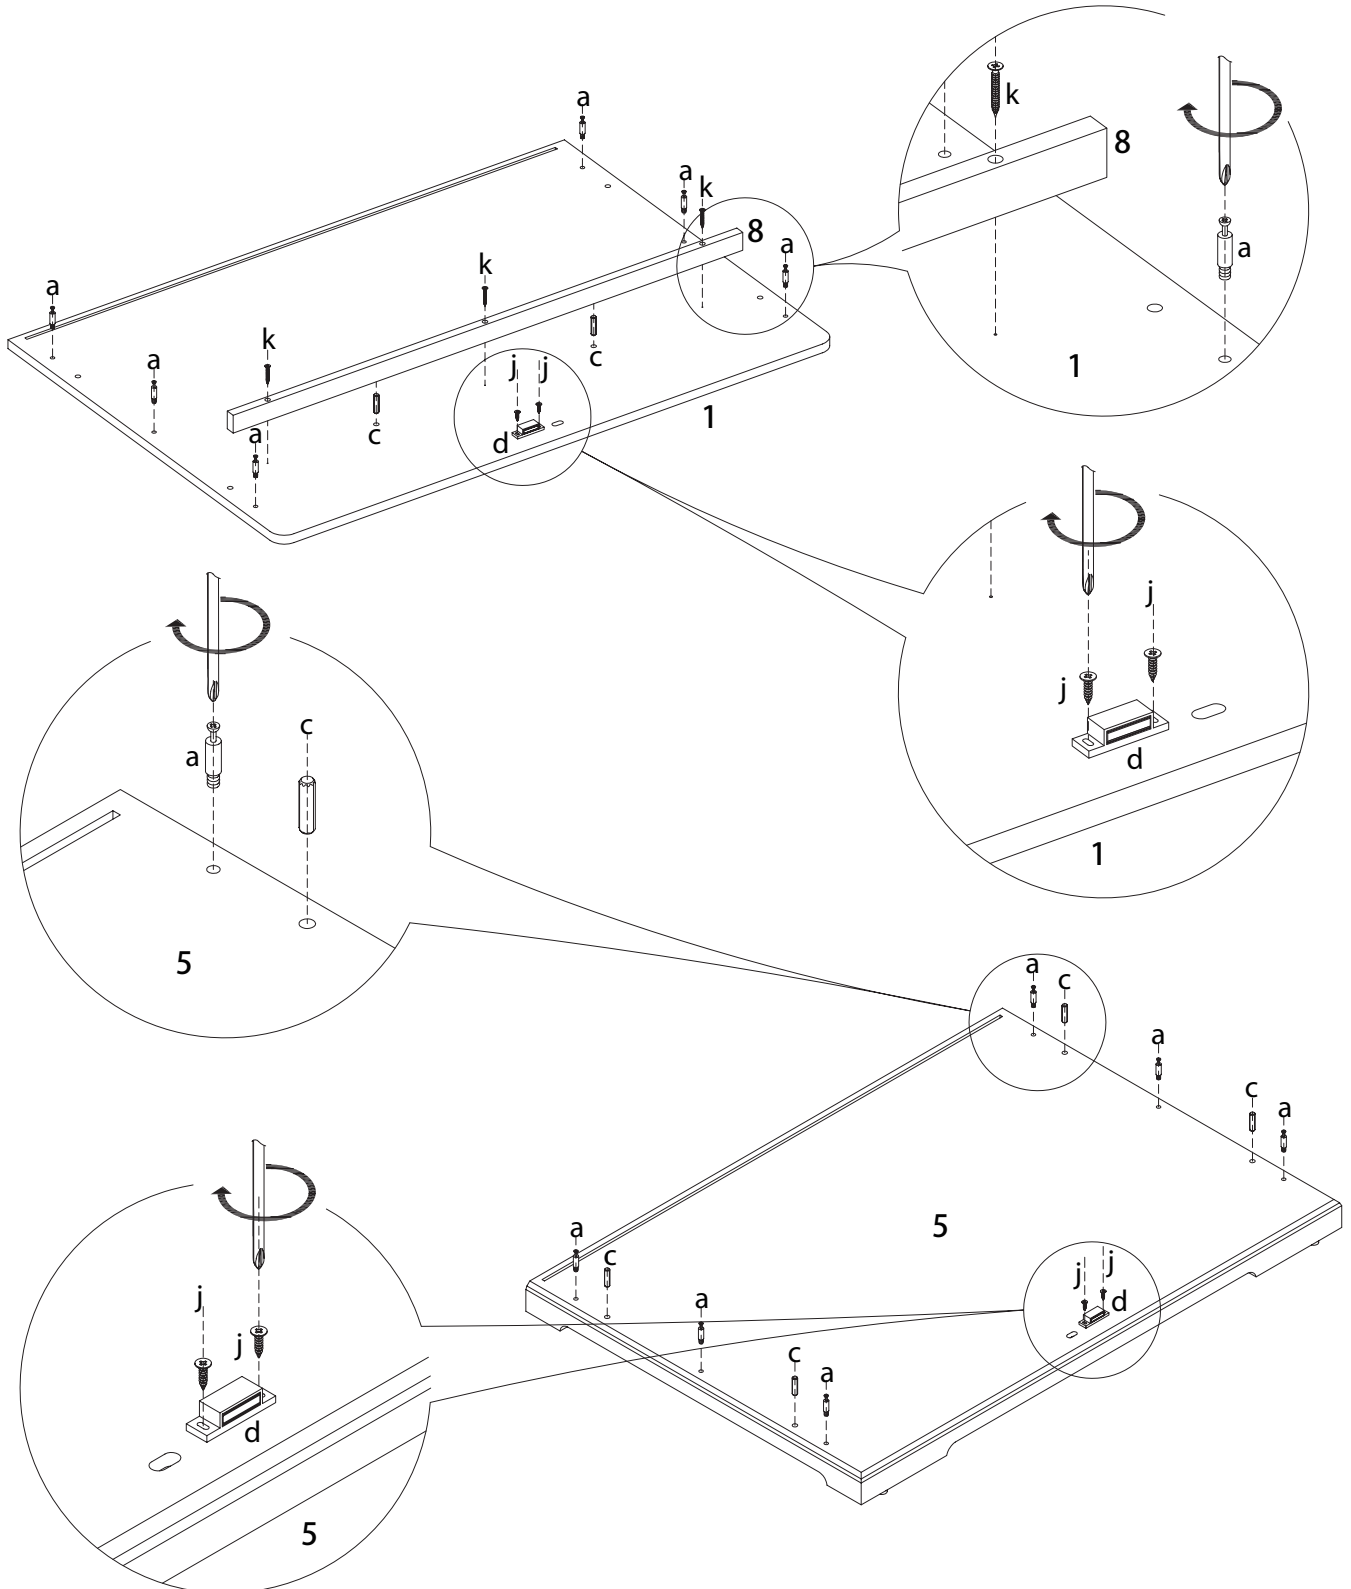

**ADVISE**

1. DO NOT SIT OR STAND ON THIS PRODUCT. IT IS INTENDED FOR PETS ONLY.
2. THIS PRODUCT SHOULD BE ASSEMBLED BY AN ADULT.
3. PLEASE PUT THE PRODUCT ON A SMOOTH SURFACE AFTER YOU ASSEMBLED IT.
4. PLACE ALL PARTS ON A CLEAN AND SMOOTH SURFACE SUCH AS A RUG OR CARPET TO AVOID THE PARTS FROM BEING SCRATCHED.
5. THE SCREW OF HINGE ON THE DOOR ALSO CAN BE ADJUSTABLE, TO MAKE IT EVEN THEN TIGHTEN ALL SCREWS.

**TOOL NEEDED**

**SCREWDRIVER REQUIRED  
- NOT INCLUDED**

Item No.		Color	Height
39763	Wooden Pet House	white	39 x 29.5 x 27 in. (98.3 x 75.2 x 68.6)cm
39764		gray	
39765		espresso-brown	

Pos. No.	Description	Measurement	Quantity	Item No. -3	Item No. -4	Item No. -5
Pos. 1	Roof	38.5 x 27 x 0.5 in. (98.4 x 68.8 x 1.5cm)	1	39763-50	39764-50	39765-50
Pos. 2	Side panel with door	26.5 x 26.5 x 0.5 in. (67 x 67 x 1.5 cm)	1	39763-20	39764-20	39765-20
Pos. 3	Side panel	26.5 x 26.5 x 0.5 in. (67 x 67 x 1.5 cm)	1	39763-21	39764-21	39765-21
Pos. 4	Backwall	36.5 x 27 x 0.19 in. (93 x 68.5 x 0.5 cm)	1	39763-40	39764-40	39765-40
Pos. 5	Bottom plate	38.5 x 27 x 2.36 in. (98.4 x 68.5 x 6cm)	1	39763-10	39764-10	39765-10
Pos. 6	Door, front, left	26 x 18 x 0.5 in. (66.6 x 45.7 x 1.5 cm)	1	39763-30	39764-30	39765-30
Pos. 7	Door, front, right	26 x 18 x 0.5 in. (66.6 x 45.7 x 1.5 cm)	1	39763-31	39764-31	39765-31
Pos. 8	Apron	35.5 x 1.18 x 0.5 in. (90 x 4 x 1.5 cm)	1	39763-60	39764-60	39765-60
Pos. 9	Hardware Set		1	3976-61	3976-61	3976-61

**E Advice:**  
Do not sit or stand on this product.  
It is intended for pets only.  
This product should be assembled by an adult.

1				
	<b>g</b> 4 ×	<b>e</b> 22 ×	<b>h</b> 2 ×	<b>l</b> 2 ×

<b>2</b>	 <b>a</b> 12 x	 <b>d</b> 2 x	 <b>j</b> 4 x	 <b>c</b> 6 x	 <b>k</b> 3 x
----------	---	--	--	--	--