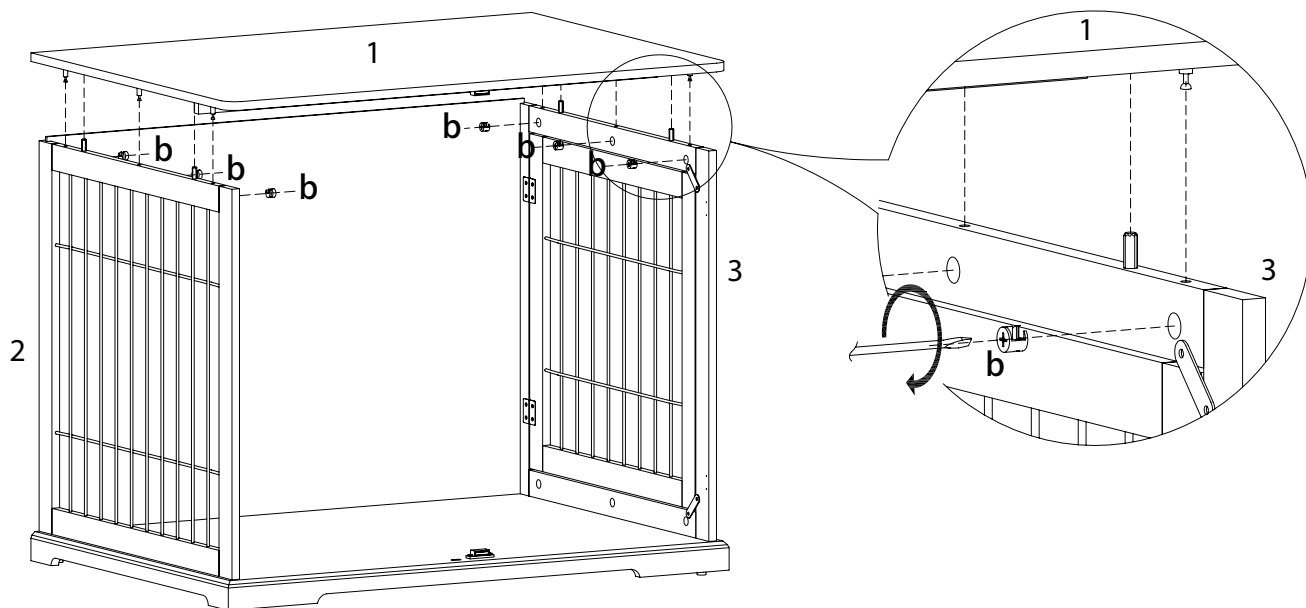

**TOOL NEEDED**

**SCREWDRIVER REQUIRED  
- NOT INCLUDED**

Item No.		Color	Height
39763	Wooden Pet House	white	39 x 29.5 x 27 in. (98.3 x 75.2 x 68.6)cm
39764		gray	
39765		espresso-brown	

Pos. No.	Description	Measurement	Quantity	Item No. -3	Item No. -4	Item No. -5
Pos. 1	Roof	38.5 x 27 x 0.5 in. (98.4 x 68.8 x 1.5cm)	1	39763-50	39764-50	39765-50
Pos. 2	Side panel with door	26.5 x 26.5 x 0.5 in. (67 x 67 x 1.5 cm)	1	39763-20	39764-20	39765-20
Pos. 3	Side panel	26.5 x 26.5 x 0.5 in. (67 x 67 x 1.5 cm)	1	39763-21	39764-21	39765-21
Pos. 4	Backwall	36.5 x 27 x 0.19 in. (93 x 68.5 x 0.5 cm)	1	39763-40	39764-40	39765-40
Pos. 5	Bottom plate	38.5 x 27 x 2.36 in. (98.4 x 68.5 x 6cm)	1	39763-10	39764-10	39765-10
Pos. 6	Door, front, left	26 x 18 x 0.5 in. (66.6 x 45.7 x 1.5 cm)	1	39763-30	39764-30	39765-30
Pos. 7	Door, front, right	26 x 18 x 0.5 in. (66.6 x 45.7 x 1.5 cm)	1	39763-31	39764-31	39765-31
Pos. 8	Apron	35.5 x 1.18 x 0.5 in. (90 x 4 x 1.5 cm)	1	39763-60	39764-60	39765-60
Pos. 9	Hardware Set		1	3976-61	3976-61	3976-61

**E Advice:**  
Do not sit or stand on this product.  
It is intended for pets only.  
This product should be assembled by an adult.

1				
	<b>g</b> 4 ×	<b>e</b> 22 ×	<b>h</b> 2 ×	<b>l</b> 2 ×

<b>2</b>	 <b>a</b> 12 x	 <b>d</b> 2 x	 <b>j</b> 4 x	 <b>c</b> 6 x	 <b>k</b> 3 x
----------	---	--	--	--	--