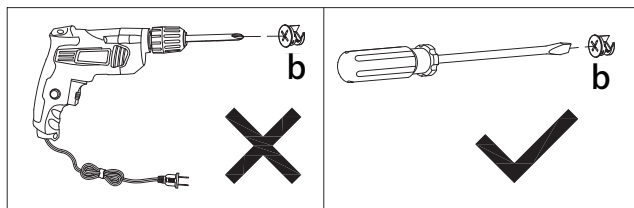

**ADVISE**

1. DO NOT SIT OR STAND ON THIS PRODUCT. IT IS INTENDED FOR PETS ONLY.
2. THIS PRODUCT SHOULD BE ASSEMBLED BY AN ADULT.
3. PLEASE PUT THE PRODUCT ON A SMOOTH SURFACE AFTER YOU ASSEMBLED IT.
4. PLACE ALL PARTS ON A CLEAN AND SMOOTH SURFACE SUCH AS A RUG OR CARPET TO AVOID THE PARTS FROM BEING SCRATCHED.
5. THE SCREW OF HINGE ON THE DOOR ALSO CAN BE ADJUSTABLE, TO MAKE IT EVEN THEN TIGHTEN ALL SCREWS.

**TOOL NEEDED**

**SCREWDRIVER REQUIRED  
- NOT INCLUDED**

Item No.		Color	Height
39763	Wooden Pet House	white	39 x 29.5 x 27 in. (98.3 x 75.2 x 68.6)cm
39764		gray	
39765		espresso-brown	

Pos. No.	Description	Measurement	Quantity	Item No. -3	Item No. -4	Item No. -5
Pos. 1	Roof	38.5 x 27 x 0.5 in. (98.4 x 68.8 x 1.5cm)	1	39763-50	39764-50	39765-50
Pos. 2	Side panel with door	26.5 x 26.5 x 0.5 in. (67 x 67 x 1.5 cm)	1	39763-20	39764-20	39765-20
Pos. 3	Side panel	26.5 x 26.5 x 0.5 in. (67 x 67 x 1.5 cm)	1	39763-21	39764-21	39765-21
Pos. 4	Backwall	36.5 x 27 x 0.19 in. (93 x 68.5 x 0.5 cm)	1	39763-40	39764-40	39765-40
Pos. 5	Bottom plate	38.5 x 27 x 2.36 in. (98.4 x 68.5 x 6cm)	1	39763-10	39764-10	39765-10
Pos. 6	Door, front, left	26 x 18 x 0.5 in. (66.6 x 45.7 x 1.5 cm)	1	39763-30	39764-30	39765-30
Pos. 7	Door, front, right	26 x 18 x 0.5 in. (66.6 x 45.7 x 1.5 cm)	1	39763-31	39764-31	39765-31
Pos. 8	Apron	35.5 x 1.18 x 0.5 in. (90 x 4 x 1.5 cm)	1	39763-60	39764-60	39765-60
Pos. 9	Hardware Set		1	3976-61	3976-61	3976-61

**E Advice:**  
Do not sit or stand on this product.  
It is intended for pets only.  
This product should be assembled by an adult.

1				
	<b>g</b> 4 ×	<b>e</b> 22 ×	<b>h</b> 2 ×	<b>l</b> 2 ×

<b>2</b>	 <b>a</b> 12 x	 <b>d</b> 2 x	 <b>j</b> 4 x	 <b>c</b> 6 x	 <b>k</b> 3 x
----------	---	--	--	--	--