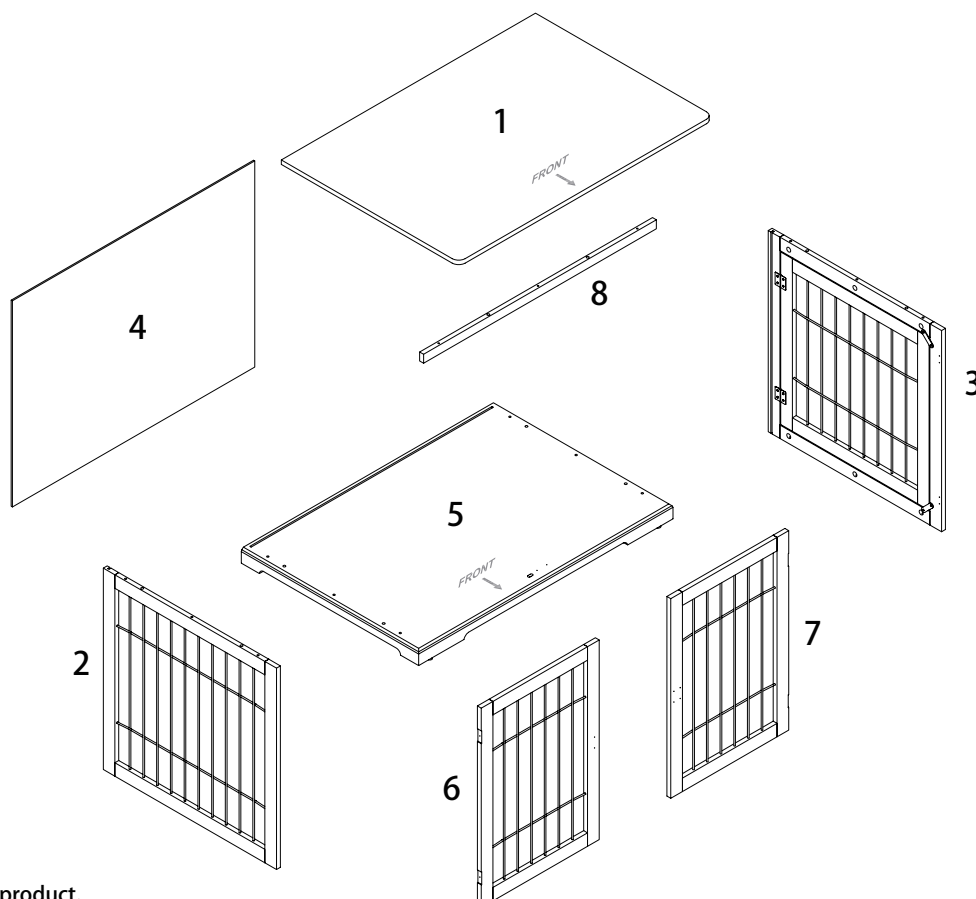

# Assembly and Care Instruction & Parts list Wooden Pet House

**! WARNINGS !**

1. PLEASE READ ALL INSTRUCTIONS CAREFULLY BEFORE STARTING ASSEMBLY.
2. DO NOT LET ANY SHARP OBJECTS TOUCH OR RUB THE SURFACE OF THE PRODUCT.
3. WHEN ASSEMBLING, DO NOT LET CHILDREN PLAY AROUND THE WORKING AREA.
4. PLEASE CONFIRM ALL PARTS ARE CORRECT BEFORE STARTING THE ASSEMBLY PROCESS.
5. DO NOT TIGHTEN ALL BOLTS AND SCREWS COMPLETELY UNTIL THE ENTIRE UNIT HAS BEEN ASSEMBLED AND SET UP.

**ADVISE**

1. DO NOT SIT OR STAND ON THIS PRODUCT. IT IS INTENDED FOR PETS ONLY.
2. THIS PRODUCT SHOULD BE ASSEMBLED BY AN ADULT.
3. PLEASE PUT THE PRODUCT ON A SMOOTH SURFACE AFTER YOU ASSEMBLED IT.
4. PLACE ALL PARTS ON A CLEAN AND SMOOTH SURFACE SUCH AS A RUG OR CARPET TO AVOID THE PARTS FROM BEING SCRATCHED.
5. THE SCREW OF HINGE ON THE DOOR ALSO CAN BE ADJUSTABLE, TO MAKE IT EVEN THEN TIGHTEN ALL SCREWS.

**TOOL NEEDED**

**SCREWDRIVER REQUIRED  
- NOT INCLUDED**

Item No.		Color	Height
39763	Wooden Pet House	white	39 x 29.5 x 27 in. (98.3 x 75.2 x 68.6)cm
39764		gray	
39765		espresso-brown	

Pos. No.	Description	Measurement	Quantity	Item No. -3	Item No. -4	Item No. -5
Pos. 1	Roof	38.5 x 27 x 0.5 in. (98.4 x 68.8 x 1.5cm)	1	39763-50	39764-50	39765-50
Pos. 2	Side panel with door	26.5 x 26.5 x 0.5 in. (67 x 67 x 1.5 cm)	1	39763-20	39764-20	39765-20
Pos. 3	Side panel	26.5 x 26.5 x 0.5 in. (67 x 67 x 1.5 cm)	1	39763-21	39764-21	39765-21
Pos. 4	Backwall	36.5 x 27 x 0.19 in. (93 x 68.5 x 0.5 cm)	1	39763-40	39764-40	39765-40
Pos. 5	Bottom plate	38.5 x 27 x 2.36 in. (98.4 x 68.5 x 6cm)	1	39763-10	39764-10	39765-10
Pos. 6	Door, front, left	26 x 18 x 0.5 in. (66.6 x 45.7 x 1.5 cm)	1	39763-30	39764-30	39765-30
Pos. 7	Door, front, right	26 x 18 x 0.5 in. (66.6 x 45.7 x 1.5 cm)	1	39763-31	39764-31	39765-31
Pos. 8	Apron	35.5 x 1.18 x 0.5 in. (90 x 4 x 1.5 cm)	1	39763-60	39764-60	39765-60
Pos. 9	Hardware Set		1	3976-61	3976-61	3976-61