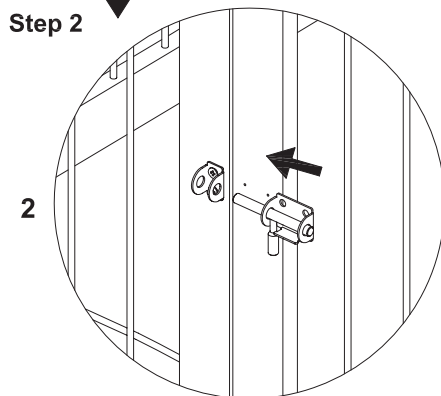

! Please latch it before fixing on the door.