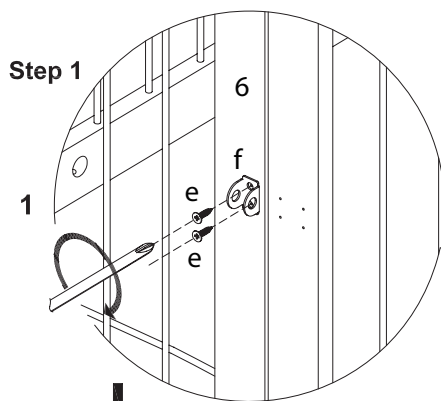

**TOOL NEEDED**

**SCREWDRIVER REQUIRED  
- NOT INCLUDED**

Item No.		Color	Height
39763	Wooden Pet House	white	39 x 29.5 x 27 in. (98.3 x 75.2 x 68.6)cm
39764		gray	
39765		espresso-brown	

Pos. No.	Description	Measurement	Quantity	Item No. -3	Item No. -4	Item No. -5
Pos. 1	Roof	38.5 x 27 x 0.5 in. (98.4 x 68.8 x 1.5cm)	1	39763-50	39764-50	39765-50
Pos. 2	Side panel with door	26.5 x 26.5 x 0.5 in. (67 x 67 x 1.5 cm)	1	39763-20	39764-20	39765-20
Pos. 3	Side panel	26.5 x 26.5 x 0.5 in. (67 x 67 x 1.5 cm)	1	39763-21	39764-21	39765-21
Pos. 4	Backwall	36.5 x 27 x 0.19 in. (93 x 68.5 x 0.5 cm)	1	39763-40	39764-40	39765-40
Pos. 5	Bottom plate	38.5 x 27 x 2.36 in. (98.4 x 68.5 x 6cm)	1	39763-10	39764-10	39765-10
Pos. 6	Door, front, left	26 x 18 x 0.5 in. (66.6 x 45.7 x 1.5 cm)	1	39763-30	39764-30	39765-30
Pos. 7	Door, front, right	26 x 18 x 0.5 in. (66.6 x 45.7 x 1.5 cm)	1	39763-31	39764-31	39765-31
Pos. 8	Apron	35.5 x 1.18 x 0.5 in. (90 x 4 x 1.5 cm)	1	39763-60	39764-60	39765-60
Pos. 9	Hardware Set		1	3976-61	3976-61	3976-61

**E Advice:**  
Do not sit or stand on this product.  
It is intended for pets only.  
This product should be assembled by an adult.

1				
	<b>g</b> 4 ×	<b>e</b> 22 ×	<b>h</b> 2 ×	<b>l</b> 2 ×

<b>2</b>	 <b>a</b> 12 x	 <b>d</b> 2 x	 <b>j</b> 4 x	 <b>c</b> 6 x	 <b>k</b> 3 x
----------	---	--	--	--	--

**!** Please latch it before fixing on the door.

Or