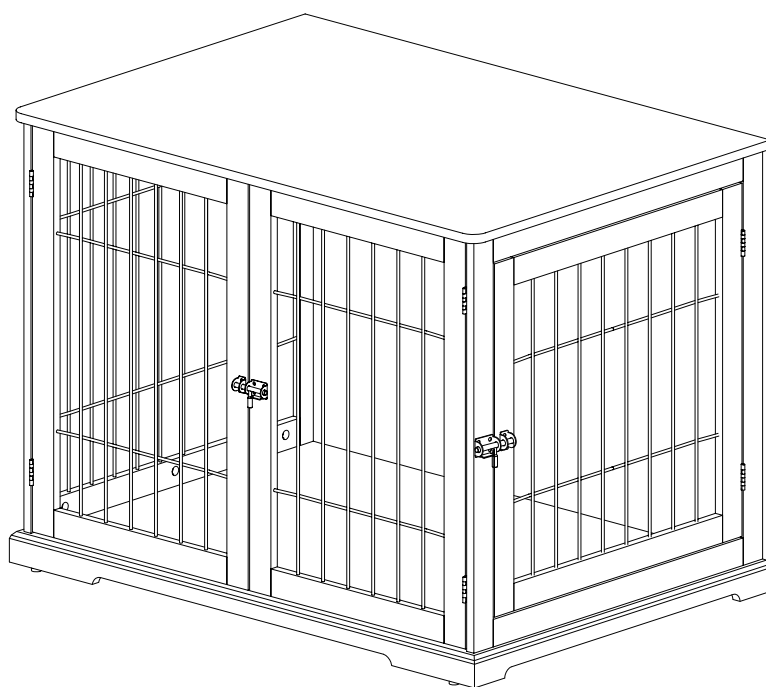

# Assembly and Care Instruction & Parts list Wooden Pet House

**! WARNINGS !**

1. PLEASE READ ALL INSTRUCTIONS CAREFULLY BEFORE STARTING ASSEMBLY.
2. DO NOT LET ANY SHARP OBJECTS TOUCH OR RUB THE SURFACE OF THE PRODUCT.
3. WHEN ASSEMBLING, DO NOT LET CHILDREN PLAY AROUND THE WORKING AREA.
4. PLEASE CONFIRM ALL PARTS ARE CORRECT BEFORE STARTING THE ASSEMBLY PROCESS.
5. DO NOT TIGHTEN ALL BOLTS AND SCREWS COMPLETELY UNTIL THE ENTIRE UNIT HAS BEEN ASSEMBLED AND SET UP.

**ADVISE**

1. DO NOT SIT OR STAND ON THIS PRODUCT. IT IS INTENDED FOR PETS ONLY.
2. THIS PRODUCT SHOULD BE ASSEMBLED BY AN ADULT.
3. PLEASE PUT THE PRODUCT ON A SMOOTH SURFACE AFTER YOU ASSEMBLED IT.
4. PLACE ALL PARTS ON A CLEAN AND SMOOTH SURFACE SUCH AS A RUG OR CARPET TO AVOID THE PARTS FROM BEING SCRATCHED.
5. THE SCREW OF HINGE ON THE DOOR ALSO CAN BE ADJUSTABLE, TO MAKE IT EVEN THEN TIGHTEN ALL SCREWS.

**TOOL NEEDED**

**SCREWDRIVER REQUIRED  
- NOT INCLUDED**

Item No.		Color	Height
39763	Wooden Pet House	white	39 x 29.5 x 27 in. (98.3 x 75.2 x 68.6)cm
39764		gray	
39765		espresso-brown	

Pos. No.	Description	Measurement	Quantity	Item No. -3	Item No. -4	Item No. -5
Pos. 1	Roof	38.5 x 27 x 0.5 in. (98.4 x 68.8 x 1.5cm)	1	39763-50	39764-50	39765-50
Pos. 2	Side panel with door	26.5 x 26.5 x 0.5 in. (67 x 67 x 1.5 cm)	1	39763-20	39764-20	39765-20
Pos. 3	Side panel	26.5 x 26.5 x 0.5 in. (67 x 67 x 1.5 cm)	1	39763-21	39764-21	39765-21
Pos. 4	Backwall	36.5 x 27 x 0.19 in. (93 x 68.5 x 0.5 cm)	1	39763-40	39764-40	39765-40
Pos. 5	Bottom plate	38.5 x 27 x 2.36 in. (98.4 x 68.5 x 6cm)	1	39763-10	39764-10	39765-10
Pos. 6	Door, front, left	26 x 18 x 0.5 in. (66.6 x 45.7 x 1.5 cm)	1	39763-30	39764-30	39765-30
Pos. 7	Door, front, right	26 x 18 x 0.5 in. (66.6 x 45.7 x 1.5 cm)	1	39763-31	39764-31	39765-31
Pos. 8	Apron	35.5 x 1.18 x 0.5 in. (90 x 4 x 1.5 cm)	1	39763-60	39764-60	39765-60
Pos. 9	Hardware Set		1	3976-61	3976-61	3976-61