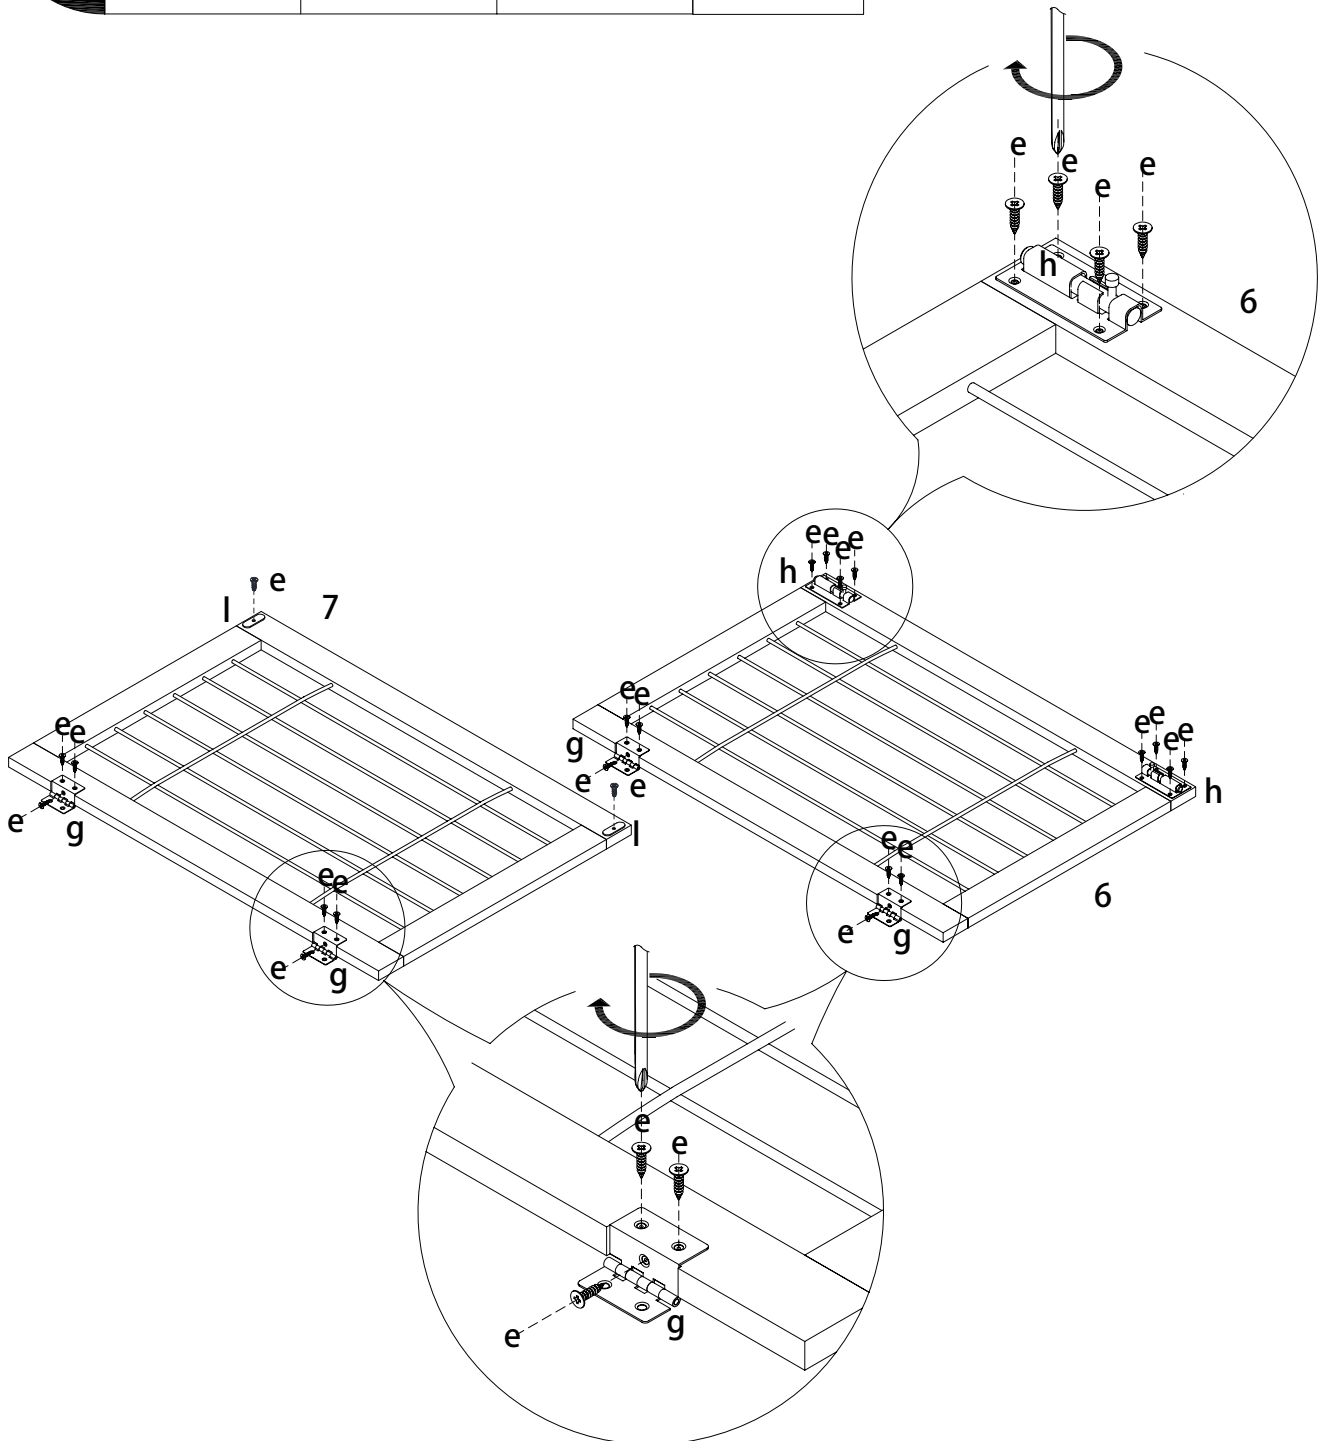

**ADVISE**

1. DO NOT SIT OR STAND ON THIS PRODUCT. IT IS INTENDED FOR PETS ONLY.
2. THIS PRODUCT SHOULD BE ASSEMBLED BY AN ADULT.
3. PLEASE PUT THE PRODUCT ON A SMOOTH SURFACE AFTER YOU ASSEMBLED IT.
4. PLACE ALL PARTS ON A CLEAN AND SMOOTH SURFACE SUCH AS A RUG OR CARPET TO AVOID THE PARTS FROM BEING SCRATCHED.
5. THE SCREW OF HINGE ON THE DOOR ALSO CAN BE ADJUSTABLE, TO MAKE IT EVEN THEN TIGHTEN ALL SCREWS.

**TOOL NEEDED**

**SCREWDRIVER REQUIRED  
- NOT INCLUDED**

Item No.		Color	Height
39763	Wooden Pet House	white	39 x 29.5 x 27 in. (98.3 x 75.2 x 68.6)cm
39764		gray	
39765		espresso-brown	

Pos. No.	Description	Measurement	Quantity	Item No. -3	Item No. -4	Item No. -5
Pos. 1	Roof	38.5 x 27 x 0.5 in. (98.4 x 68.8 x 1.5cm)	1	39763-50	39764-50	39765-50
Pos. 2	Side panel with door	26.5 x 26.5 x 0.5 in. (67 x 67 x 1.5 cm)	1	39763-20	39764-20	39765-20
Pos. 3	Side panel	26.5 x 26.5 x 0.5 in. (67 x 67 x 1.5 cm)	1	39763-21	39764-21	39765-21
Pos. 4	Backwall	36.5 x 27 x 0.19 in. (93 x 68.5 x 0.5 cm)	1	39763-40	39764-40	39765-40
Pos. 5	Bottom plate	38.5 x 27 x 2.36 in. (98.4 x 68.5 x 6cm)	1	39763-10	39764-10	39765-10
Pos. 6	Door, front, left	26 x 18 x 0.5 in. (66.6 x 45.7 x 1.5 cm)	1	39763-30	39764-30	39765-30
Pos. 7	Door, front, right	26 x 18 x 0.5 in. (66.6 x 45.7 x 1.5 cm)	1	39763-31	39764-31	39765-31
Pos. 8	Apron	35.5 x 1.18 x 0.5 in. (90 x 4 x 1.5 cm)	1	39763-60	39764-60	39765-60
Pos. 9	Hardware Set		1	3976-61	3976-61	3976-61

**E Advice:**  
Do not sit or stand on this product.  
It is intended for pets only.  
This product should be assembled by an adult.

1				
	<b>g</b> 4 ×	<b>e</b> 22 ×	<b>h</b> 2 ×	<b>l</b> 2 ×

<b>2</b>	 <b>a</b> 12 x	 <b>d</b> 2 x	 <b>j</b> 4 x	 <b>c</b> 6 x	 <b>k</b> 3 x
----------	---	--	--	--	--