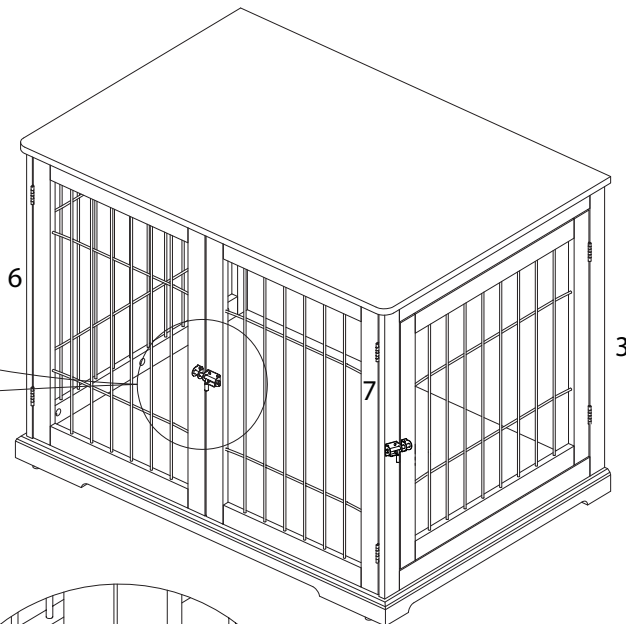

! Please latch it before fixing on the door.