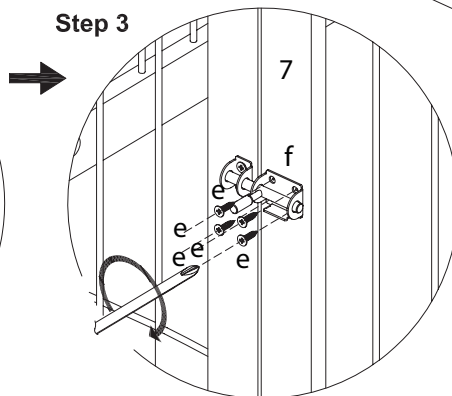

**TOOL NEEDED**

**SCREWDRIVER REQUIRED  
- NOT INCLUDED**

Item No.		Color	Height
39763	Wooden Pet House	white	39 x 29.5 x 27 in. (98.3 x 75.2 x 68.6)cm
39764		gray	
39765		espresso-brown	

Pos. No.	Description	Measurement	Quantity	Item No. -3	Item No. -4	Item No. -5
Pos. 1	Roof	38.5 x 27 x 0.5 in. (98.4 x 68.8 x 1.5cm)	1	39763-50	39764-50	39765-50
Pos. 2	Side panel with door	26.5 x 26.5 x 0.5 in. (67 x 67 x 1.5 cm)	1	39763-20	39764-20	39765-20
Pos. 3	Side panel	26.5 x 26.5 x 0.5 in. (67 x 67 x 1.5 cm)	1	39763-21	39764-21	39765-21
Pos. 4	Backwall	36.5 x 27 x 0.19 in. (93 x 68.5 x 0.5 cm)	1	39763-40	39764-40	39765-40
Pos. 5	Bottom plate	38.5 x 27 x 2.36 in. (98.4 x 68.5 x 6cm)	1	39763-10	39764-10	39765-10
Pos. 6	Door, front, left	26 x 18 x 0.5 in. (66.6 x 45.7 x 1.5 cm)	1	39763-30	39764-30	39765-30
Pos. 7	Door, front, right	26 x 18 x 0.5 in. (66.6 x 45.7 x 1.5 cm)	1	39763-31	39764-31	39765-31
Pos. 8	Apron	35.5 x 1.18 x 0.5 in. (90 x 4 x 1.5 cm)	1	39763-60	39764-60	39765-60
Pos. 9	Hardware Set		1	3976-61	3976-61	3976-61

**E Advice:**  
Do not sit or stand on this product.  
It is intended for pets only.  
This product should be assembled by an adult.

1				
	<b>g</b> 4 ×	<b>e</b> 22 ×	<b>h</b> 2 ×	<b>l</b> 2 ×

<b>2</b>	 <b>a</b> 12 x	 <b>d</b> 2 x	 <b>j</b> 4 x	 <b>c</b> 6 x	 <b>k</b> 3 x
----------	---	--	--	--	--

**!** Please latch it before fixing on the door.

Or