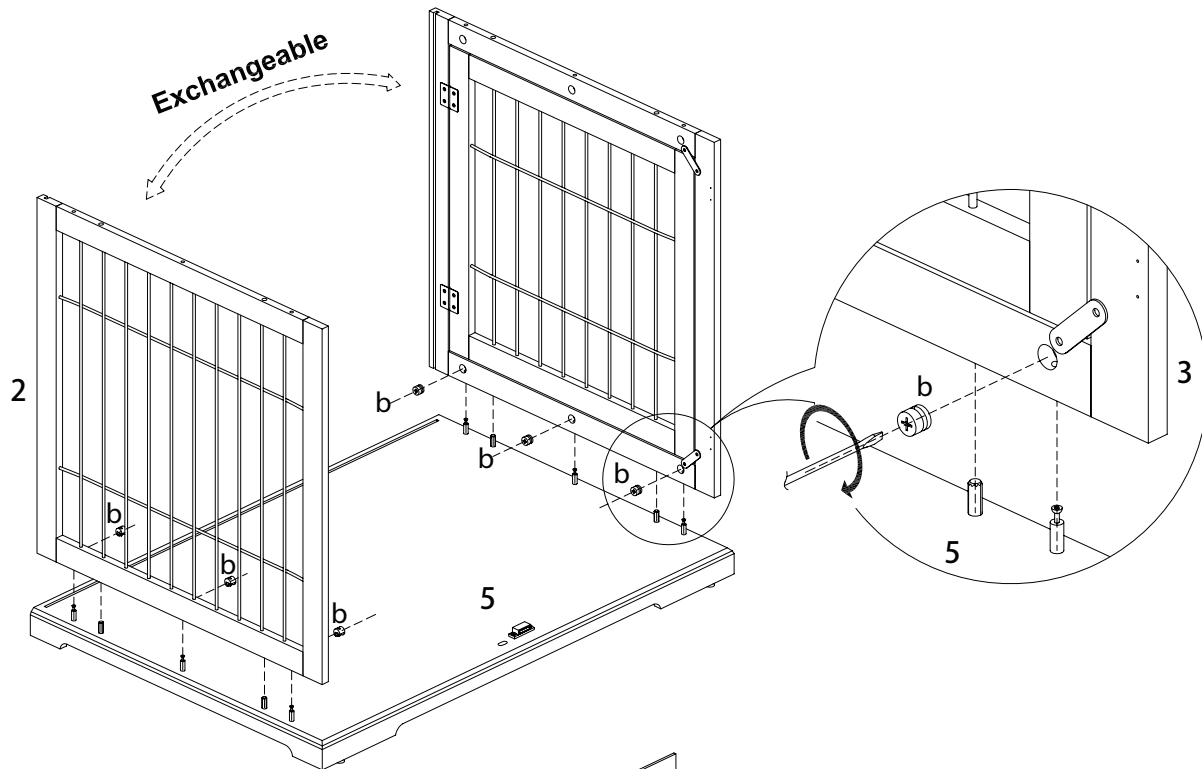

**ADVISE**

1. DO NOT SIT OR STAND ON THIS PRODUCT. IT IS INTENDED FOR PETS ONLY.
2. THIS PRODUCT SHOULD BE ASSEMBLED BY AN ADULT.
3. PLEASE PUT THE PRODUCT ON A SMOOTH SURFACE AFTER YOU ASSEMBLED IT.
4. PLACE ALL PARTS ON A CLEAN AND SMOOTH SURFACE SUCH AS A RUG OR CARPET TO AVOID THE PARTS FROM BEING SCRATCHED.
5. THE SCREW OF HINGE ON THE DOOR ALSO CAN BE ADJUSTABLE, TO MAKE IT EVEN THEN TIGHTEN ALL SCREWS.

**TOOL NEEDED**

**SCREWDRIVER REQUIRED  
- NOT INCLUDED**

Item No.		Color	Height
39763	Wooden Pet House	white	39 x 29.5 x 27 in. (98.3 x 75.2 x 68.6)cm
39764		gray	
39765		espresso-brown	

Pos. No.	Description	Measurement	Quantity	Item No. -3	Item No. -4	Item No. -5
Pos. 1	Roof	38.5 x 27 x 0.5 in. (98.4 x 68.8 x 1.5cm)	1	39763-50	39764-50	39765-50
Pos. 2	Side panel with door	26.5 x 26.5 x 0.5 in. (67 x 67 x 1.5 cm)	1	39763-20	39764-20	39765-20
Pos. 3	Side panel	26.5 x 26.5 x 0.5 in. (67 x 67 x 1.5 cm)	1	39763-21	39764-21	39765-21
Pos. 4	Backwall	36.5 x 27 x 0.19 in. (93 x 68.5 x 0.5 cm)	1	39763-40	39764-40	39765-40
Pos. 5	Bottom plate	38.5 x 27 x 2.36 in. (98.4 x 68.5 x 6cm)	1	39763-10	39764-10	39765-10
Pos. 6	Door, front, left	26 x 18 x 0.5 in. (66.6 x 45.7 x 1.5 cm)	1	39763-30	39764-30	39765-30
Pos. 7	Door, front, right	26 x 18 x 0.5 in. (66.6 x 45.7 x 1.5 cm)	1	39763-31	39764-31	39765-31
Pos. 8	Apron	35.5 x 1.18 x 0.5 in. (90 x 4 x 1.5 cm)	1	39763-60	39764-60	39765-60
Pos. 9	Hardware Set		1	3976-61	3976-61	3976-61

**E Advice:**  
Do not sit or stand on this product.  
It is intended for pets only.  
This product should be assembled by an adult.

1				
	<b>g</b> 4 ×	<b>e</b> 22 ×	<b>h</b> 2 ×	<b>l</b> 2 ×

<b>2</b>	 <b>a</b> 12 x	 <b>d</b> 2 x	 <b>j</b> 4 x	 <b>c</b> 6 x	 <b>k</b> 3 x
----------	---	--	--	--	--