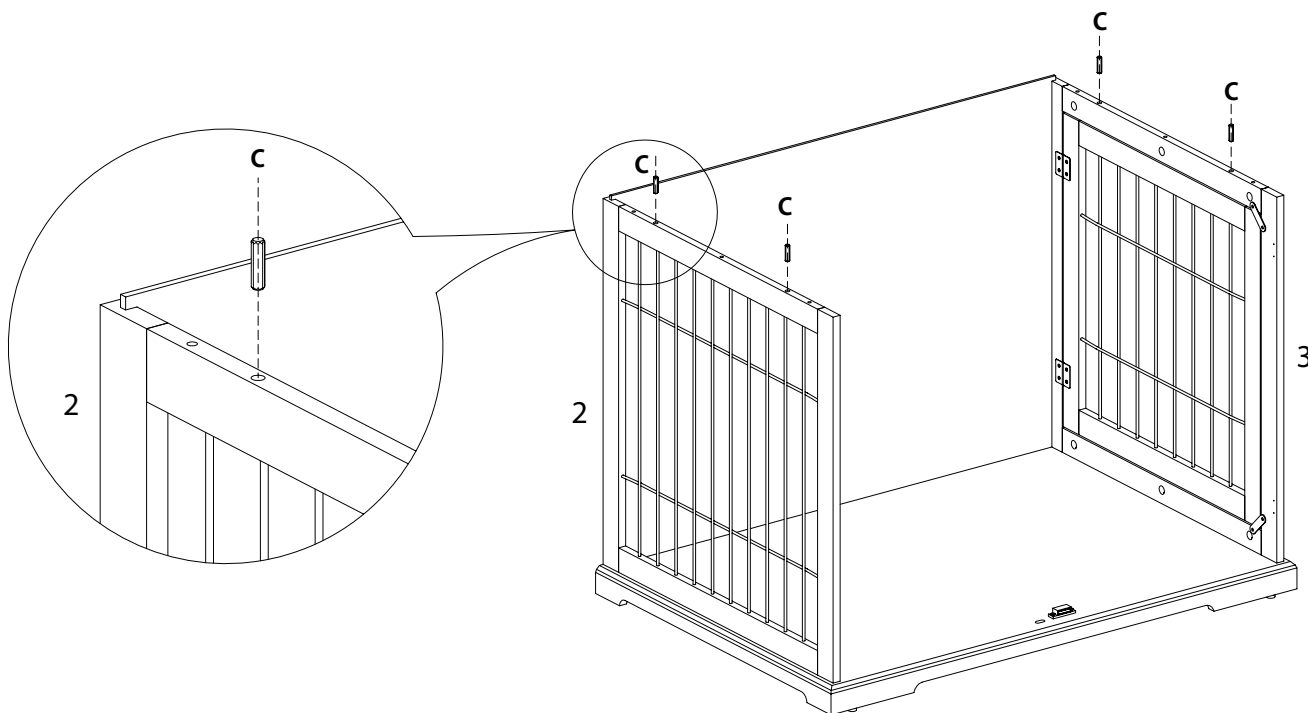

**TOOL NEEDED**

**SCREWDRIVER REQUIRED  
- NOT INCLUDED**

Item No.		Color	Height
39763	Wooden Pet House	white	39 x 29.5 x 27 in. (98.3 x 75.2 x 68.6)cm
39764		gray	
39765		espresso-brown	

Pos. No.	Description	Measurement	Quantity	Item No. -3	Item No. -4	Item No. -5
Pos. 1	Roof	38.5 x 27 x 0.5 in. (98.4 x 68.8 x 1.5cm)	1	39763-50	39764-50	39765-50
Pos. 2	Side panel with door	26.5 x 26.5 x 0.5 in. (67 x 67 x 1.5 cm)	1	39763-20	39764-20	39765-20
Pos. 3	Side panel	26.5 x 26.5 x 0.5 in. (67 x 67 x 1.5 cm)	1	39763-21	39764-21	39765-21
Pos. 4	Backwall	36.5 x 27 x 0.19 in. (93 x 68.5 x 0.5 cm)	1	39763-40	39764-40	39765-40
Pos. 5	Bottom plate	38.5 x 27 x 2.36 in. (98.4 x 68.5 x 6cm)	1	39763-10	39764-10	39765-10
Pos. 6	Door, front, left	26 x 18 x 0.5 in. (66.6 x 45.7 x 1.5 cm)	1	39763-30	39764-30	39765-30
Pos. 7	Door, front, right	26 x 18 x 0.5 in. (66.6 x 45.7 x 1.5 cm)	1	39763-31	39764-31	39765-31
Pos. 8	Apron	35.5 x 1.18 x 0.5 in. (90 x 4 x 1.5 cm)	1	39763-60	39764-60	39765-60
Pos. 9	Hardware Set		1	3976-61	3976-61	3976-61

**E Advice:**  
Do not sit or stand on this product.  
It is intended for pets only.  
This product should be assembled by an adult.

1				
	<b>g</b> 4 ×	<b>e</b> 22 ×	<b>h</b> 2 ×	<b>l</b> 2 ×

<b>2</b>	 <b>a</b> 12 x	 <b>d</b> 2 x	 <b>j</b> 4 x	 <b>c</b> 6 x	 <b>k</b> 3 x
----------	---	--	--	--	--