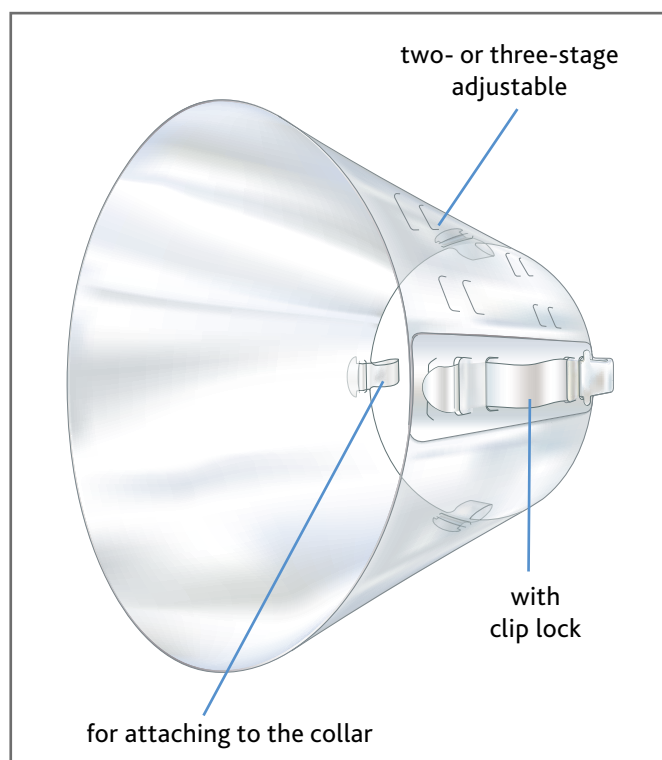

Protective Collar

What is it for?

to prevent the pet from licking wounds/eczema and biting through bandages, and to support the healing process

Product Information

- protects the whole body
- material: plastic

Please Note

- When joining the two sides of the collar, make sure that all uncomfortable edges face to the outside.
- The animal should be acquainted with wearing the collar gently.

Item no.	Size	Neck circumference	Collar length	EAN
19480	XS	22–25 cm	7 cm	4 011905 194806
19481	XS–S	22–25 cm	10 cm	4 011905 194813
19482	S	28–33 cm	12 cm	4 011905 194820
19483	S–M	31–38 cm	15 cm	4 011905 194837
19484	M	38–44 cm	20 cm	4 011905 194844
19485	L	44–50 cm	25 cm	4 011905 194851
19486	L–XL	47–57 cm	30 cm	4 011905 194868

What is it for?

to prevent the animal from licking wounds/eczema and biting through of bandages, and to support the healing process.

Product Information

- protects the whole body
- material: plastic

Please Note

- The pet should be acquainted with wearing the collar gently.

Item no.	Size	Neck circumference	Collar length	EAN
19510	XS	18–23 cm	8 cm	4 011905 195100
19511	XS–S	20–26 cm	11 cm	4 011905 195117
19512	S	25–32 cm	12 cm	4 011905 195124
19513	S–M	30–37 cm	14 cm	4 011905 195131
19514	M	36–43 cm	18 cm	4 011905 195148
19515	L	44–53 cm	22 cm	4 011905 195155
19516	L–XL	50–58 cm	28 cm	4 011905 195162