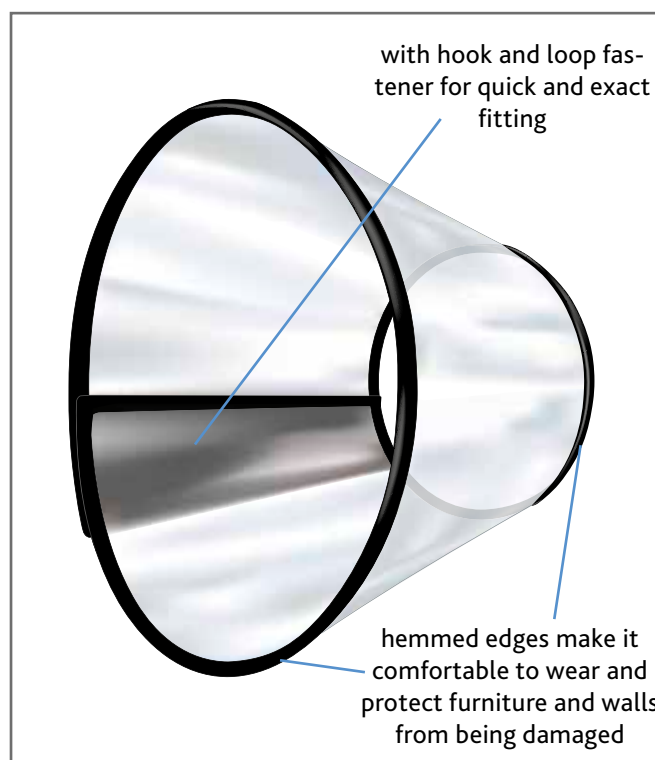

Protective Collar

What is it for?

to prevent the pet from licking wounds/eczema and biting through bandages, and to support the healing process

Product Information

- protects the whole body
- material: plastic

Please Note

- When joining the two sides of the collar, make sure that all uncomfortable edges face to the outside.
- The animal should be acquainted with wearing the collar gently.

Item no.	Size	Neck circumference	Collar length	EAN
19480	XS	22–25 cm	7 cm	4 011905 194806
19481	XS–S	22–25 cm	10 cm	4 011905 194813
19482	S	28–33 cm	12 cm	4 011905 194820
19483	S–M	31–38 cm	15 cm	4 011905 194837
19484	M	38–44 cm	20 cm	4 011905 194844
19485	L	44–50 cm	25 cm	4 011905 194851
19486	L–XL	47–57 cm	30 cm	4 011905 194868

What is it for?

to prevent the animal from licking wounds/eczema and biting through of bandages, and to support the healing process.

Product Information

- protects the whole body
- material: plastic

Please Note