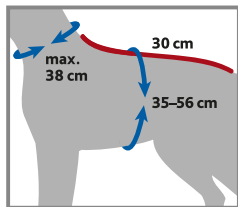

TRIXIE

#23851	XS	☉ max. 38 cm	☉ 35-56 cm	↔ 30 cm
#23852	S	☉ max. 46 cm	☉ 40-68 cm	↔ 38 cm
#23853	M	☉ max. 54 cm	☉ 46-74 cm	↔ 46 cm
#23854	M-L	☉ max. 64 cm	☉ 58-86 cm	↔ 54 cm
#23855	L	☉ max. 68 cm	☉ 60-96 cm	↔ 62 cm
#23856	XL	☉ max. 74 cm	☉ 66-106 cm	↔ 70 cm

#23851 Made in China 70038

TRIXIE UK Pet Products Ltd., Unit 7, Deer Park
Road, Moulton Park, Northampton NN3 6RZ

TRIXIE

Bade- und Hausoverall

Bequem und saugfähig

XS

(EN) Bath Robe and Home Overall
Comfortable and absorbent

(NL) Bad- en huisoverall
Comfortabel en absorberend

(FR) Peignoir et combinaison
Confortable et absorbant

(IT) Accappatoio e Tutina
Prodotto comodo e assorbente

#23851