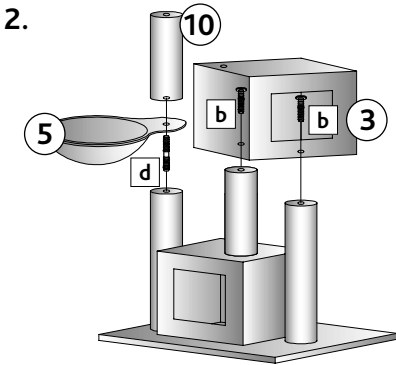

Art.-Nr. / Item No.	Kratzbaum / Scratching Post	Farbe / Colour	Höhe / Height	Karton Nr.
44482	Kratzbaum Enzo	creme/grau/schwarz / cream/grey/black	156 cm	

Pos. Nr. / Pos. No.	Bezeichnung / Description	Abmessung in mm / Measurement in mm	Anzahl / Quantity	Art. Nr. / Item No.	Karton Nr.
Pos. 1	Bodenplatte / Bottom plate	600 × 40 × 500	1	44482-10	1
Pos. 2	Höhle, unten / Cave, bottom	350 × 300 × 350	1	44482-40	1
Pos. 3	Höhle, Mitte / Cave, middle	350 × 300 × 350	1	44482-41	2
Pos. 4	Höhle, oben / Cave, top	350 × 300 × 350	1	44482-42	1
Pos. 5	Hängematte / Hammock	∅ 400	1	44482-43	1
Pos. 6	Bettchen / Bed	400 × 80 × 300	1	44482-44	1
Pos. 7	Kissen für Höhle / Cushion for cave	330 × 20 × 330	3	44482-45	1
Pos. 8	Kissen für Bettchen / Cushion for bed	380 × 20 × 280	1	44482-46	1
Pos. 9	Ball am Band / Ball on rope	∅ 100	1	44482-50	2
Pos. 10	Stamm / Post	∅ 110 × 295	1	44482-30	1
Pos. 11	Stamm / Post	∅ 110 × 300	2	44482-31	1
Pos. 12	Stamm / Post	∅ 110 × 600	2	44482-32	1
Pos. a	Flachkopfschraube / Flathead screw	M10 × 35	2	44482-60	2
Pos. b	Flachkopfschraube / Flathead screw	M10 × 40	7		
Pos. c	Flachkopfschraube / Flathead screw	M10 × 60	2		
Pos. d	Gewindestange / Thread rod	M10 × 80	1		
Pos. e	Unterlegscheibe / Washer	∅ 35	2		
Pos. f	Inbusschlüssel / Allen key		1		
Pos. g	Inbusschlüssel / Allen key		1		

DE Hinweis:

Dieser Artikel sollte von einer erwachsenen Person aufgebaut werden.
Bitte den Kratzbaum von oben nach unten aufbauen!
Bitte überprüfen Sie die Schrauben regelmäßig und ziehen Sie sie wenn nötig nach.
Sie finden eine französische und italienische Anleitung unter der jeweiligen Artikel-Nummer auf www.trixie.de.

FR Conseil:

Positionnez l'arbre à chat à l'envers pour l'assemblage
Vous trouverez les informations détaillées en français et en italien à chaque référence d'article, sur notre site www.trixie.fr.

EN Advice: