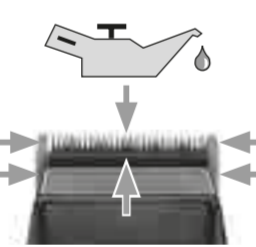

Important note:
Regular cleaning and care keeps the cutting element sharp and extends its lifetime.