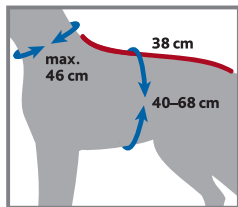

TRIXIE

#23851	XS	☉ max. 38 cm	☉ 35-56 cm	↔ 30 cm
#23852	S	☉ max. 46 cm	☉ 40-68 cm	↔ 38 cm
#23853	M	☉ max. 54 cm	☉ 46-74 cm	↔ 46 cm
#23854	M-L	☉ max. 64 cm	☉ 58-86 cm	↔ 54 cm
#23855	L	☉ max. 68 cm	☉ 60-96 cm	↔ 62 cm
#23856	XL	☉ max. 74 cm	☉ 66-106 cm	↔ 70 cm

#23852 Made in China 70038

TRIXIE

Bade- und Hausoverall

Bequem und saugfähig

S

(EN) Bath Robe and Home Overall
Comfortable and absorbent

(NL) Bad- en huisoverall
Comfortabel en absorberend

(FR) Peignoir et combinaison
Confortable et absorbant

(IT) Accappatoio e Tutina
Prodotto comodo e assorbente

#23852