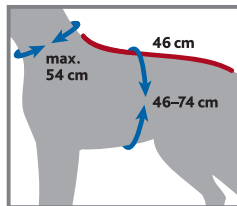

TRIXIE

| | | | | |
|--------|-----|--------------|-------------|---------|
| #23851 | XS | ☞ max. 38 cm | ☉ 35–56 cm | ↔ 30 cm |
| #23852 | S | ☞ max. 46 cm | ☉ 40–68 cm | ↔ 38 cm |
| #23853 | M | ☞ max. 54 cm | ☉ 46–74 cm | ↔ 46 cm |
| #23854 | M–L | ☞ max. 64 cm | ☉ 58–86 cm | ↔ 54 cm |
| #23855 | L | ☞ max. 68 cm | ☉ 60–96 cm | ↔ 62 cm |
| #23856 | XL | ☞ max. 74 cm | ☉ 66–106 cm | ↔ 70 cm |