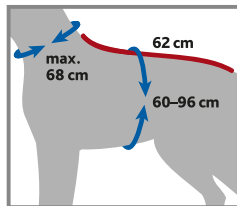

TRIXIE

#23851	XS	☞ max. 38 cm	☉ 35–56 cm	↔ 30 cm
#23852	S	☞ max. 46 cm	☉ 40–68 cm	↔ 38 cm
#23853	M	☞ max. 54 cm	☉ 46–74 cm	↔ 46 cm
#23854	M-L	☞ max. 64 cm	☉ 58–86 cm	↔ 54 cm
#23855	L	☞ max. 68 cm	☉ 60–96 cm	↔ 62 cm
#23856	XL	☞ max. 74 cm	☉ 66–106 cm	↔ 70 cm